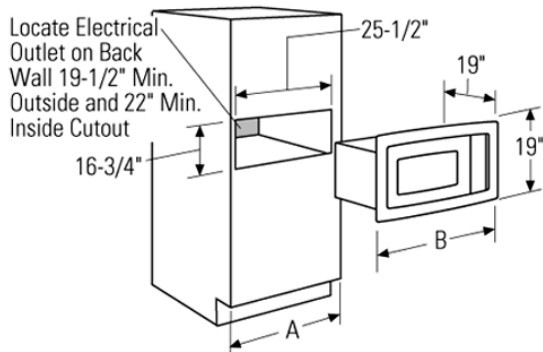

Monogram®

ZE2160SF – GE Monogram® Microwave Oven

Dimensions (in inches)

	JX2127SH	JX2130SH
A	27"	30"
B	26-5/8"	29-3/4"

Installation option shown includes: ZE2160SF full-size microwave oven built-in with a JX2127SH trim kit above a GE Monogram 27" single wall oven or a JX2130SH trim kit above a GE Monogram 30" single wall oven.

Exterior Dimensions (in inches)	
W x H x D	24 x 14 x 19-1/2*

Accessory Trim Kits	"A"	Trim Kits
30" Cabinet	29-3/4"	JX2130SS
27" Cabinet	26-5/8"	JX2127SS

Note: JX2127SH or JX2130SH kit is required for in-cabinet installation. The trim frame protrudes forward of cabinetry to allow airflow from the top, bottom and sides of the frame. Allow 1" clearance beyond the edge of the trim frame to provide proper airflow.