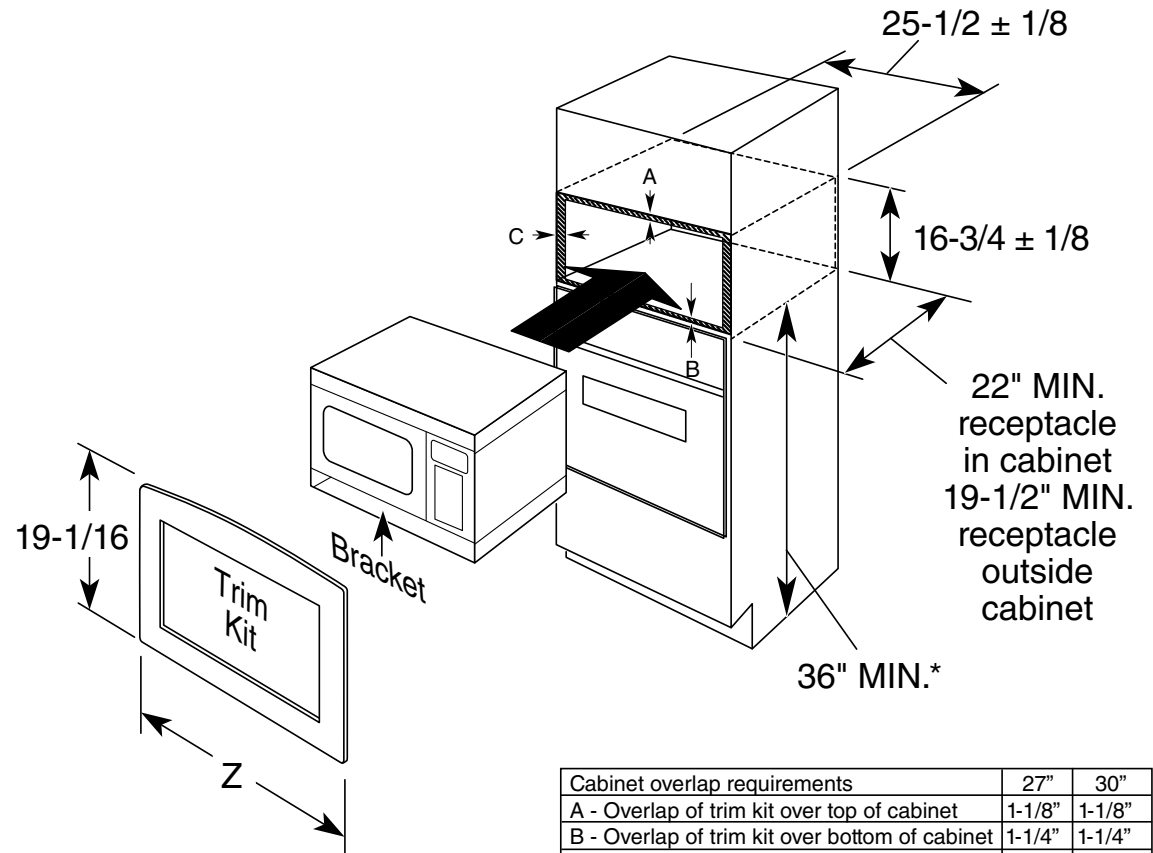

PEB2060SM

GE Profile™ Series 2.0 Cu. Ft. Countertop Microwave Oven

Dimensions and Installation Information (in inches)

Exterior Dimensions (in inches)	
W x H x D	24 x 13-3/4 x 19-3/8

Accessory trim kits	"Z"	Trim Kits	Max Height
30" Deluxe	29-3/4"	JX2030SMSS	19-1/16"
27" Deluxe	26-15/16"	JX2027SMSS	19-1/16"

Optional Accessory Trim Kits for 2.0 GE Microwave Ovens (Available at additional cost)

For a custom built-in appearance, these kits allow built-in installation of the countertop microwave oven into a wall or cabinet alone and are U.L. approved for installation over a GE single electric wall oven. These kits should not be installed over a gas wall oven.

Note: 120V, 60-cycle, grounded power receptacle location optional on back within cabinet opening.

Installation Information: This information is not intended to be used for installing unit described. Before installing, consult installation instructions packed with product/kit for current dimensional data.