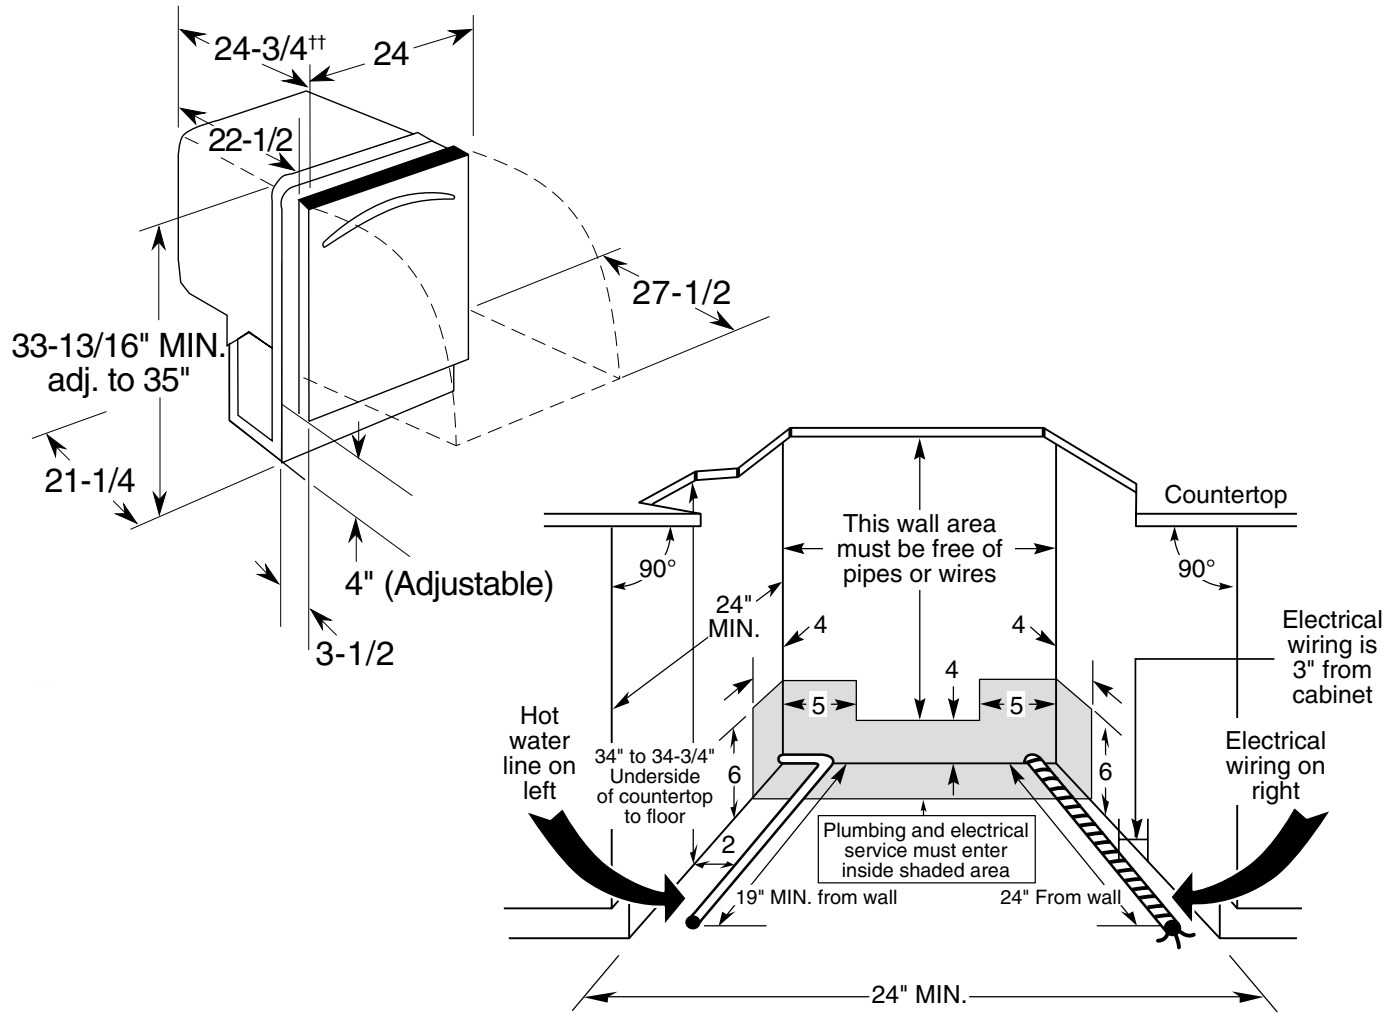

PDW9900/9980N

GE Profile™ Dishwasher with SmartDispense™ Technology

Dimensions and Installation Information (in inches)

Electrical Rating

Voltage AC.....	120
Hertz.....	60
Total connected load amperage.....	9.1
Calrod® heater watts max.....	875

For use on adequately wired 120-volt, 15-amp circuit having 2-wire service with a separate ground wire. This appliance must be grounded for safe operation.

Installation Information: Before installing, consult installation instructions packed with product for current dimensional data.

†† Add 1/2" for deepest part of contour door. Allow an additional 2" for the handle on PDW9900/9200 Series models.

For answers to your Monogram®, GE Profile™ or GE® appliance questions, visit our website at ge.com or call GE Answer Center® service, 800.626.2000.