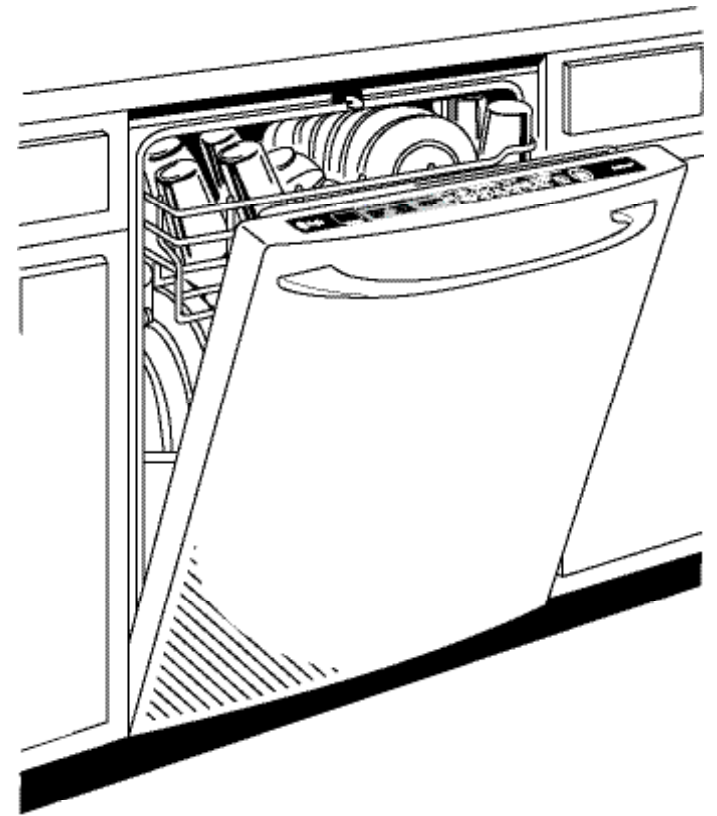

Features and Benefits

- SmartDispense™ Technology - Holds an entire bottle of liquid automatic dishwasher detergent, dispensing the right amount based on water hardness and soil levels to get dishes incredibly clean
- Angled Rack Dry™ System - Features tines that gently angle cups, mugs and dessert glasses so water runs right off
- Single Rack Wash™ Selection - Perfect for smaller loads or for cleaning glasses only, washing just the upper rack of dishes using less water and energy
- QuietPower™ 7 Sound Package - Our quietest dishwasher ever with extremely quiet components and a hidden vent that seals in sound during the wash cycle
- Countdown Display with 1-24 Hour Delay Start - Signals remaining cycle time and starts the dishwasher when no one's home or during off peak hours when utilities are at reduced rates
- 100% Fold-Down Tines and Adaptable Bowl Tines in Lower Rack - Flip up to hold bowls, or flip down to provide maximum loading flexibility in the lower rack
- SpeedCycle™ Selection - Cuts the length of the normal cycle in half, effectively washing and drying lightly soiled dishes in about 45 minutes or less
- Model PDW9980NSS - Stainless steel (shown)
- Model PDW9900NWW - White on white
- Model PDW9900NBB - Black on black