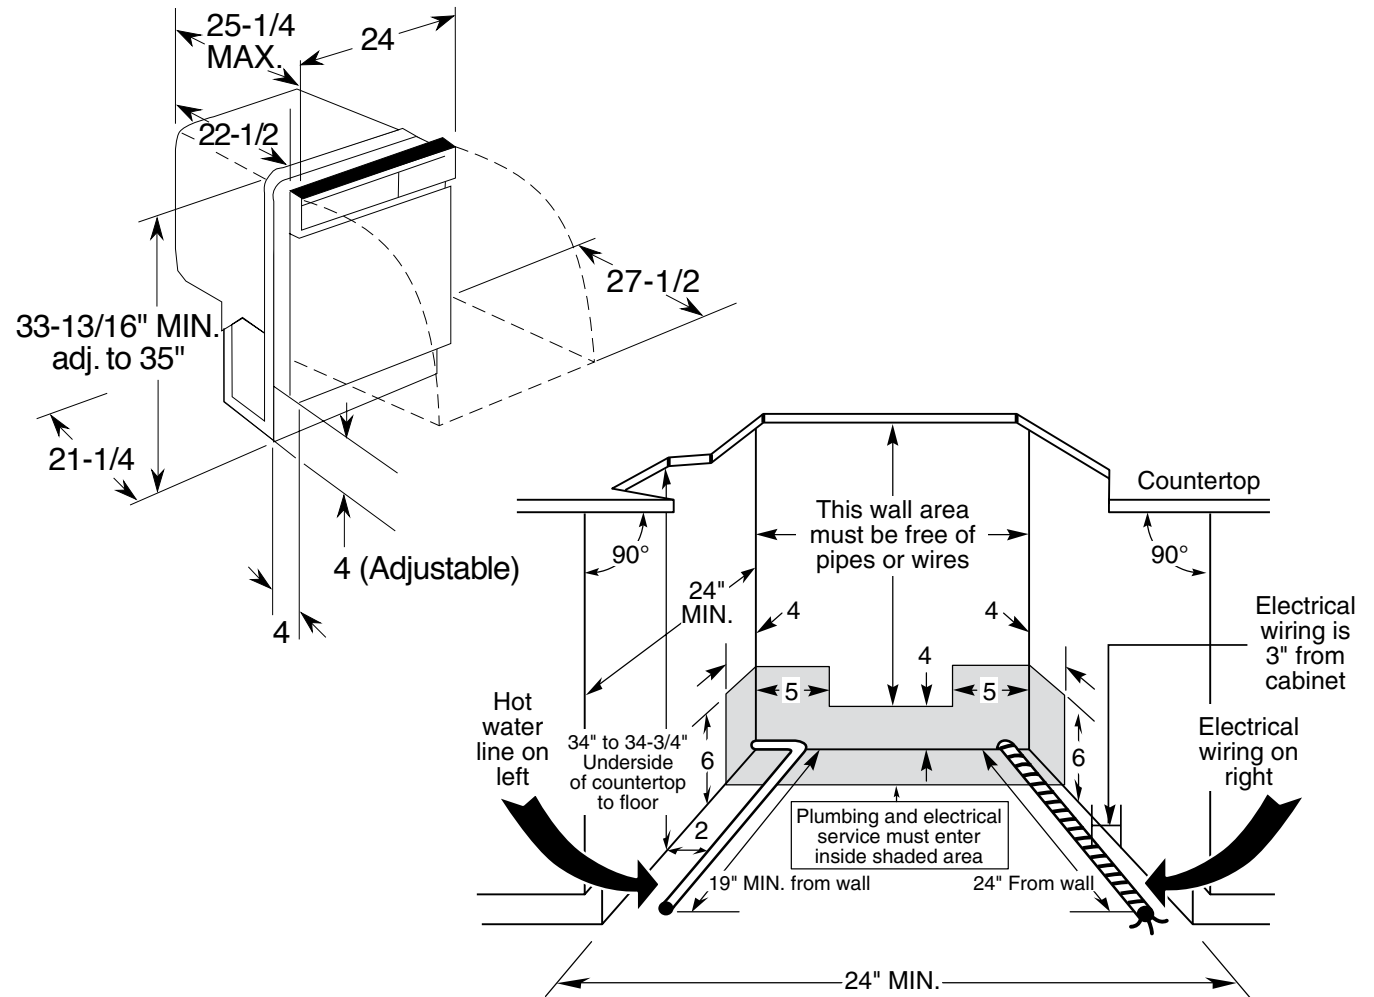

PDWF600/680R

GE Profile™ Stainless Built-In Dishwasher with SmartDispense™ Technology

Dimensions and Installation Information (in inches)

Electrical Rating

Voltage AC.....	120
Hertz.....	60
Total connected load amperage.....	9.9
Calrod® heater watts max.....	875

For use on adequately wired 120-volt, 15-amp circuit having 2-wire service with a separate ground wire. This appliance must be grounded for safe operation.

Installation Information: Before installing, consult installation instructions packed with product for current dimensional data.