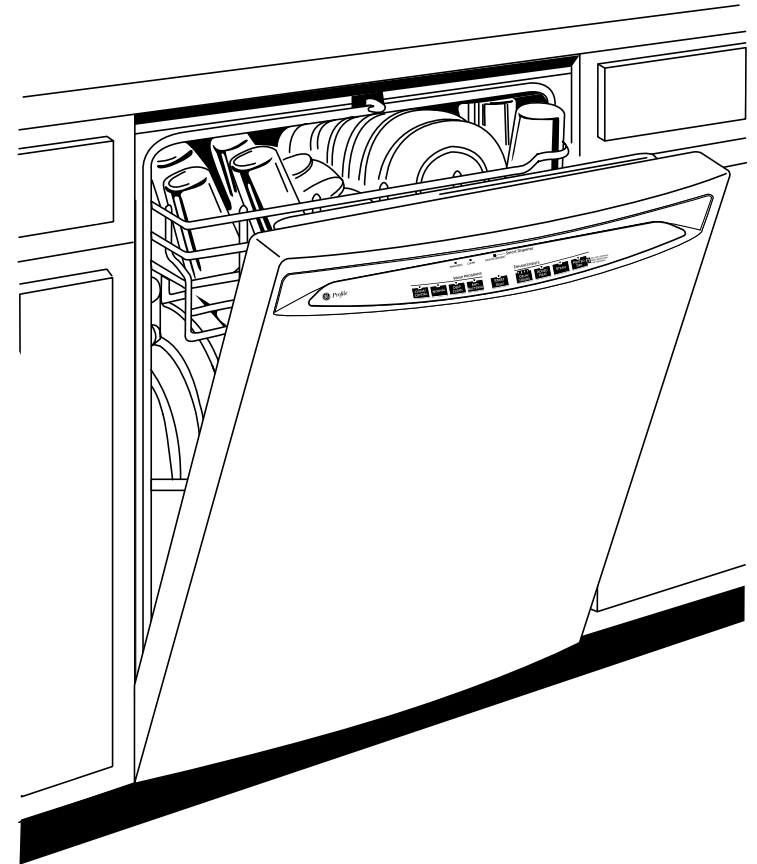

PDWF600/680R

GE Profile™ Stainless Built-In Dishwasher with SmartDispense™ Technology

Features and Benefits

- PureClean wash system with 5-stage filtration - Multiple filtration levels ensure clean dishes
- ENERGY STAR® Qualified - Meets or exceeds federal guidelines for energy efficiency for year-round energy and money savings
- SmartDispense™ technology - Holds up to 47 oz of detergent and dispenses it at just the right time
- DeepClean™ cycle with Steam Prewash - Steam helps to loosen tough soils, like eggs, oatmeal and rice
- Eclipse black nylon deep-tiered rack - Durable racks are designed to resist rust and secure dishes
- Two utility shelves with StemSafe™ in upper rack - Two shelves flip down to create an additional shelf in the upper rack for large knives, cups or spatulas or flip up to accommodate tall items in the upper rack, while StemSafe™ gently secures stemware
- 4 Cycles/5 Options - Makes it simple to select from a variety of wash cycles and options
- QuietPower™51 sound package - 51 dBA - An enhanced sound-deadening system muffles noises and keeps the kitchen quiet
- Model PDWF600RWW – White on white
- Model PDWF600RBB – Black on black
- Model PDWF680RSS – Stainless steel (shown)