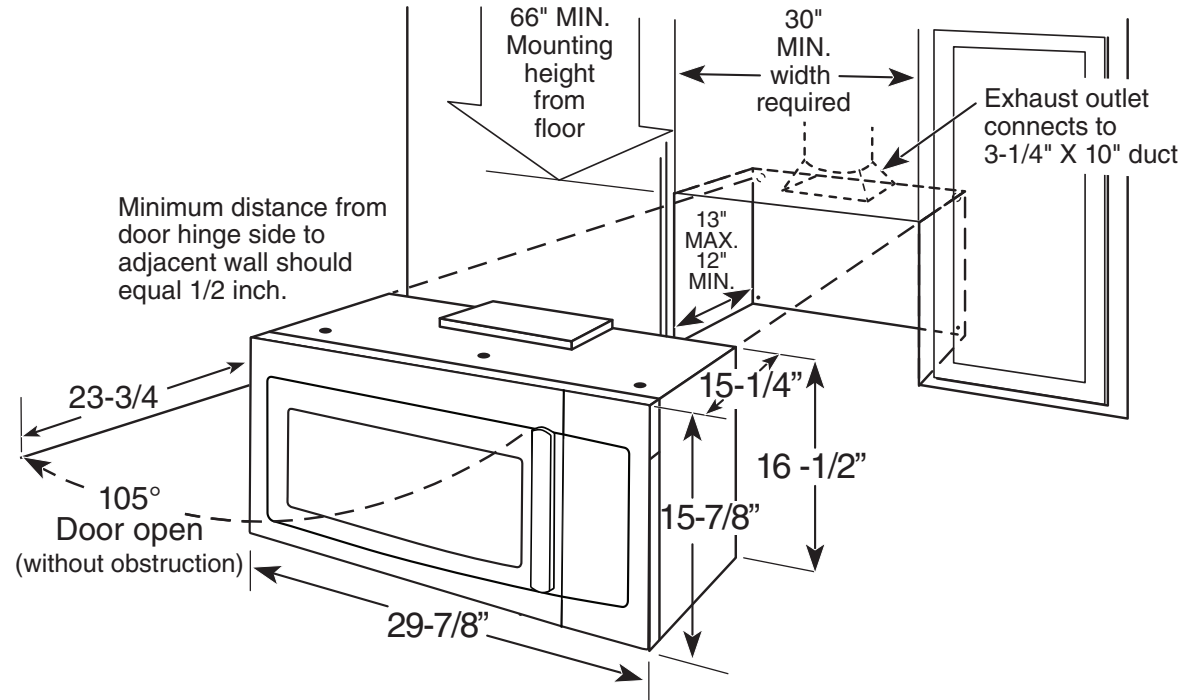

AVM4160DFWS/BS

GE Artistry™ Series 1.6 Cu. Ft. Capacity Over-the-Range Microwave

DIMENSIONS AND INSTALLATION INFORMATION (IN INCHES)

NOTE: Requires 120V grounded outlet. Electrical receptacle must be located in cabinet above Spacemaker microwave oven. No additional wiring, venting or cabinet rebuilding necessary in many cases. Complete detailed, easy-to-follow installation instructions and convenient full-size templates are packed with the Spacemaker microwave oven.

IMPORTANT INFORMATION: When installing the Spacemaker microwave oven over a range, allow minimum of 2" from bottom of Spacemaker microwave oven to top of range backguard to allow for removal of light covers.

VENTILATION OPTIONS: The Spacemaker microwave ovens are designed for adaptation to the following three types of ventilation:

- -Outside exhaust (vertical – as shown)
- -Outside exhaust (horizontal)
- -Recirculating (non-vented ductless – see Filter Kit drawing)

INSTALLATION INFORMATION: This information is not intended to be used for installing unit described. Before installing, consult installation instructions packed with product/kit for current dimensional data.

For answers to your Monogram, GE Café™ Series, GE Profile™ Series or GE Appliances product questions, visit our website at geappliances.com or call GE Answer Center® Service, 800.626.2000.

Specification Revised 1/16