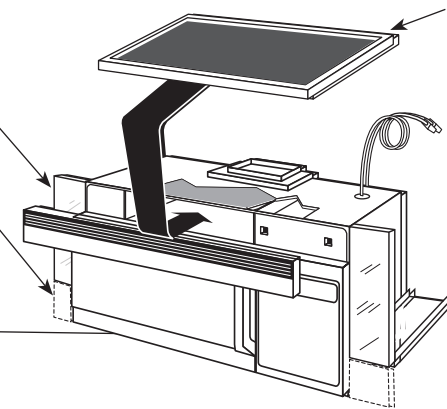

REAR EXHAUST: If a rear or horizontal exhaust is to be used, care should be taken to align exhaust with space between studs, or wall should be prepared at the time it is constructed by leaving enough space between the wall studs to accommodate exhaust.

MAXIMUM DUCT LENGTH: For satisfactory air movement, the total duct length of 3-1/4" x 10" rectangular or 6" diameter round duct should not exceed 140 equivalent feet.

ELBOWS, TRANSITIONS, WALL AND ROOF CAPS, etc., present additional resistance to airflow and are equivalent to a section of straight duct which is longer than their actual physical size. When calculating the total duct length, add the equivalent length of all transitions and adaptors plus the lengths of all straight duct sections. The chart below shows the approximate feet of equivalent length of some typical ducts.

DUCT	EQUIVALENT FEET
A. Rectangular-To-round Transition Adaptor	5 ft.
B. Wall Cap	40 ft.
C. 90° Elbow	10 ft.
D. 45° Elbow	5 ft.
E. 90° Elbow	25 ft.
F. 45° Elbow	5 ft.
G. Roof Cap	24 ft.

OPTIONAL ACCESSORIES (AVAILABLE AT ADDITIONAL COST)

12" Filler Panel Kits
JX41-Black
JX40WH-White
15" Filler Panel Kits
JX48BL-Black
JX48WH-White

When replacing a 36" range hood, this kit fills in the additional width to provide a custom built-in appearance. For installation between cabinets only; not for end-of-cabinet installation. Each kit contains two 3"-wide filler panels.

Filter Kits JX81L-Recirculating Charcoal Filter Kit To be used when the Spacemaker microwave oven cannot be vented to the outside.

For answers to your Monogram, GE Café™ Series, GE Profile™ Series or GE Appliances product questions, visit our website at geappliances.com or call GE Answer Center® Service, 800.626.2000.