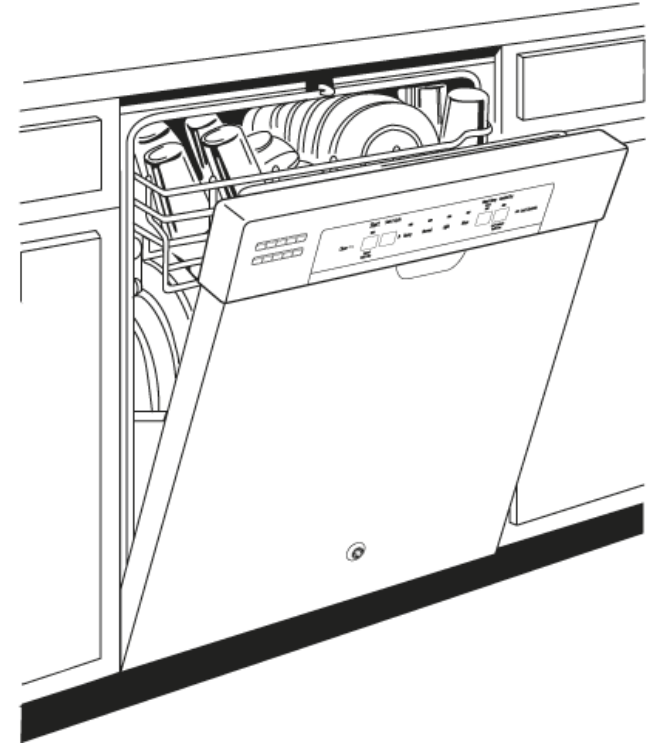

- GE's most advanced wash system - Consistently clean, dry and sanitized dishes are ensured with GE's most advanced wash system, combining 65% more wash power* with advanced performance features *Wash power delivered to each rack. Compared to previous GE models
- Piranha™ hard-food disposer with removable filter - To ensure consistently clean items, this stainless steel blade rotates at 3,600 RPM to pulverize food particles. The disposer helps to prevent large particles from clogging the wash arms
- 3 pressurized, full-coverage wash arms - Expect exceptionally clean and table-ready dishes with powerful wash arms that deliver 65% more wash power to the top and bottom racks compared to previous GE models* (*Wash power delivered to each rack)
- Dedicated Silverware Jets - Get table-ready silverware thanks to powerful jets that focus on silverware baskets in multiple locations
- SpaceMaker® Silverware Basket - Enjoy table-ready silverware and loading flexibility with this unique basket that can be placed on the rack or onto the door
- American gray plastic interior - Heavy-duty material is designed for years of dependability and has an attractive finish
- 4-pass wash and dry element - Items come out consistently clean and dry with the help of this element, which quickly heats water for washing and air for drying
- Model GDF510PSDSS – Stainless steel
- Model GDF510PGDWW – White on white
- Model GDF510PGDBB – Black on black
- Model GDF510PMDSA - Silver

imagination at work

As an ENERGY STAR® partner, GE has determined that this product meets the ENERGY STAR guidelines for energy efficiency.

Specification Revised 1/15