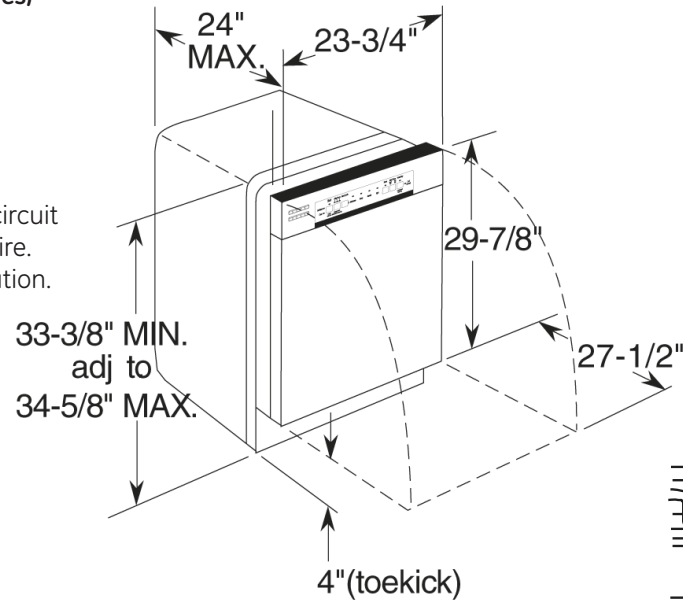

GDF510PGD/PSD/PMD GE® Dishwasher with Front Controls

Dimensions and Installation Information (in inches)

Electrical Rating

Voltage AC.....	120
Hertz.....	60
Total connected load amperage.....	7.1
Calrod® heater watts.....	415/800

For use on adequately wired 120-volt, 15-amp circuit having 2-wire service with a separate ground wire. This appliance must be grounded for safe operation.