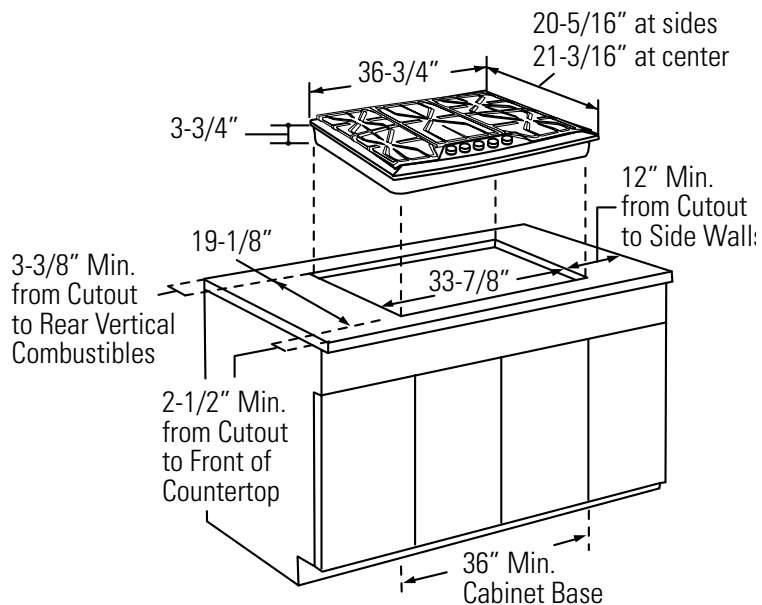

DIMENSIONS AND INSTALLATION INFORMATION  
(IN INCHES)

NOTE

The cooktop cutout is rectangular.  
The bowed front edge of the cooktop will sit on top of the counter.

These cooktops may be installed in combination with a Monogram downdraft vent, a Monogram single oven or a Monogram warming drawer. See installation instructions for details.

NOTE

Reference Instructions, Monogram 36" Stainless Steel Cooktop Installation, packed with product, for complete details.

The house gas supply should be at least 1" from the back wall.

The electrical outlet should be 12" below the countertop and within reach of the 4 ft. power cord.