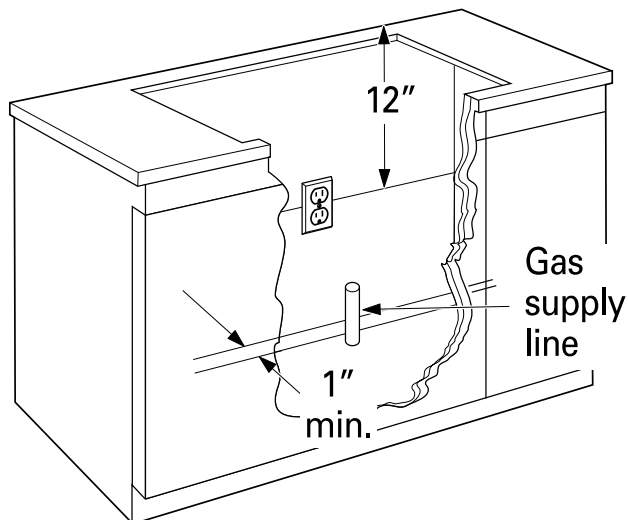

DIMENSIONS AND INSTALLATION INFORMATION  
(IN INCHES)

NOTE

The cooktop cutout is rectangular.  
The bowed front edge of the cooktop will sit on top of the counter.

These cooktops may be installed in combination with a Monogram downdraft vent, a Monogram single oven or a Monogram warming drawer. See installation instructions for details.

NOTE

Reference Instructions, Monogram 36" Stainless Steel Cooktop Installation, packed with product, for complete details.

The house gas supply should be at least 1" from the back wall.

The electrical outlet should be 12" below the countertop and within reach of the 4 ft. power cord.