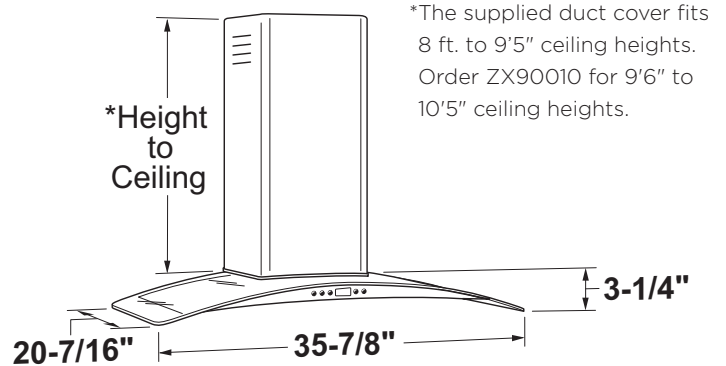

DIMENSIONS AND INSTALLATION INFORMATION
(IN INCHES)

THIS VENT HOOD MAY BE INSTALLED ONTO A WALL AND VENTED TO THE OUTDOORS, OR IT CAN BE INSTALLED FOR RECIRCULATING OPERATION. ALL NECESSARY PARTS FOR RECIRCULATING OPERATION ARE SUPPLIED WITH THE HOOD. NO KITS REQUIRED. MUST USE AN 8" ROUND DUCT.

A decorative duct cover is provided to cover the duct from the top of the hood to a 7'11" to 9'5" ceiling.

ACCESSORIES

An optional stainless steel duct cover is available for 9'6" to 10'5" ceiling heights. Order ZX90010 optional duct cover at the same time as the vent hood and have on site before installation.

DIMENSIONS AND CLEARANCES

The vent hood should be installed 24" min. and 30" max. above the cooking surface. The cooking surface should be at least 36" above the floor. Installation will be easier if the vent hood is installed before the range or cooktop/ countertop is installed.

This hood can be installed over a Monogram electric or gas cooktop. It cannot be installed over a Monogram professional cooktop or range.

INSTALLATION INFORMATION

Before installing, consult installation instructions packed with product or available on monogram.com for current dimensional data.

NOTE

Installation height should be measured from the cooking surface to the outer glass sides.

The vent hood must be installed 24" min. and 30" max. above the cooking surface depending on the ceiling height.