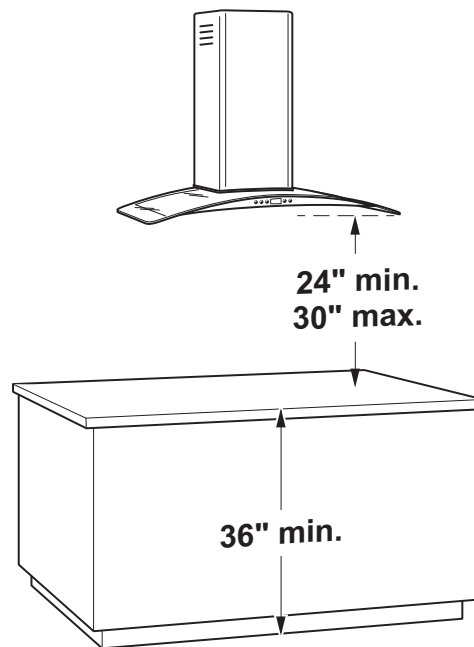

DIMENSIONS AND INSTALLATION INFORMATION
(IN INCHES)

THIS VENT HOOD MAY BE INSTALLED ONTO A WALL AND VENTED TO THE OUTDOORS, OR IT CAN BE INSTALLED FOR RECIRCULATING OPERATION. ALL NECESSARY PARTS FOR RECIRCULATING OPERATION ARE SUPPLIED WITH THE HOOD. NO KITS REQUIRED. MUST USE AN 8" ROUND DUCT.

A decorative duct cover is provided to cover the duct from the top of the hood to a 7'11" to 9'5" ceiling.

ACCESSORIES

An optional stainless steel duct cover is available for 9'6" to 10'5" ceiling heights. Order ZX90010 optional duct cover at the same time as the vent hood and have on site before installation.

DIMENSIONS AND CLEARANCES

The vent hood should be installed 24" min. and 30" max. above the cooking surface. The cooking surface should be at least 36" above the floor. Installation will be easier if the vent hood is installed before the range or cooktop/ countertop is installed.

This hood can be installed over a Monogram electric or gas cooktop. It cannot be installed over a Monogram professional cooktop or range.

INSTALLATION INFORMATION

Before installing, consult installation instructions packed with product or available on monogram.com for current dimensional data.

NOTE

Installation height should be measured from the cooking surface to the outer glass sides.

The vent hood must be installed 24" min. and 30" max. above the cooking surface depending on the ceiling height.