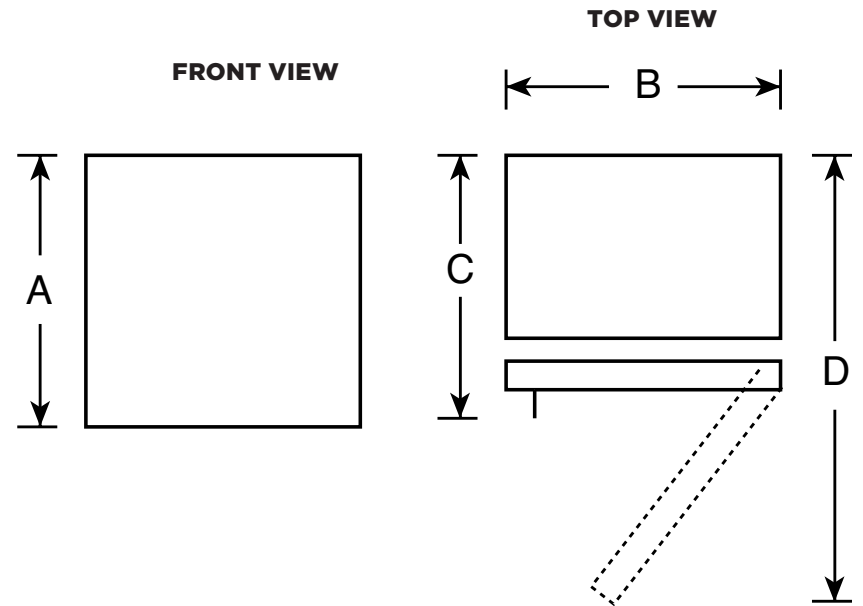

### DIMENSIONS AND INSTALLATION INFORMATION (IN INCHES)

<b>OVERALL DIMENSIONS</b>	Height (in.) A	34-1/4
	Width (in.) B	23-3/4
	Depth with handle (in.) C	25
	Depth with door open 90° (in.) D	45-1/4
<b>AIR CLEARANCES</b>	Each side (in.)	0
	Top (in.)	0
	Back (in.)	0