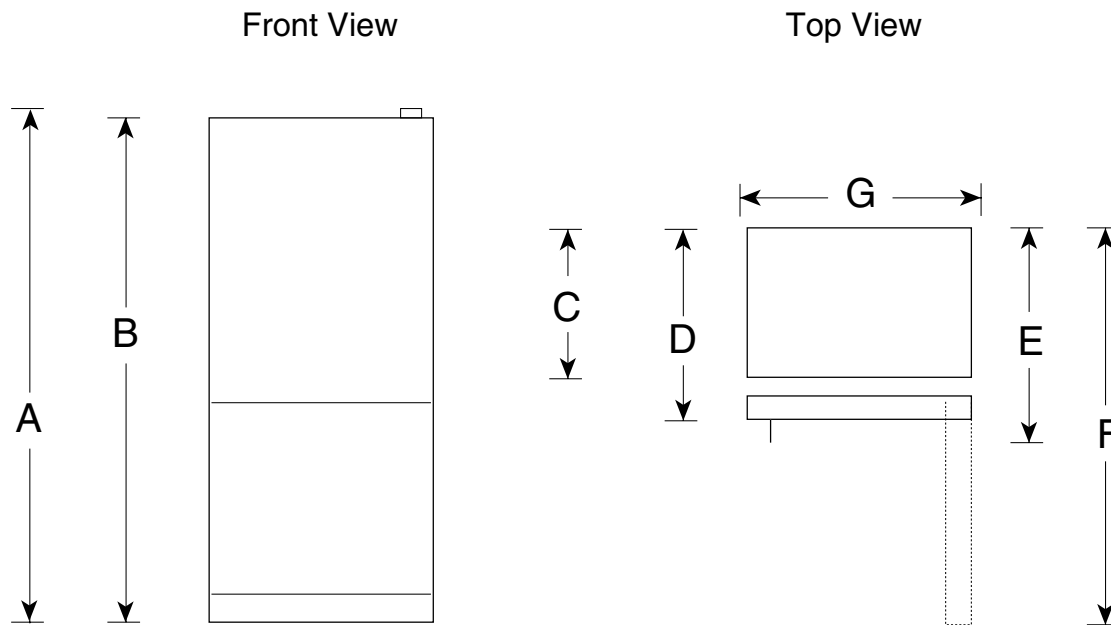

Profile™

PDS22MBR – GE Profile™ ENERGY STAR® 22.2 Cu. Ft. Bottom-Freezer Drawer Refrigerator

Dimensions (in inches)

Overall Dimensions	Height to top of hinge (in.) A	68-5/8
	Height to top of case (in.) B	67-7/8
	Case depth without door (in.) C	28-1/4
	Case depth less door handle (in.) D	31-3/4
	Case depth with door handle (in.) E	33-7/8
	Depth with fresh food door open 90° (in.) F	62
	Width (in.) G	32-7/8
	Width with door open 90° with door handle (in.) H	36-1/4
Air Clearances	Each side (in.)	1/8
	Top (in.)	1
	Back (in.)	1

PDS22MBR – GE Profile™ ENERGY STAR® 22.2 Cu. Ft. Bottom-Freezer Drawer Refrigerator

Features and Benefits

- Upfront Electronic Touch Temperature Controls with Digital Temperature Display – Clearly displays exact temperatures for the fresh food and freezer compartments
- ClimateKeeper™ System – Best Temperature Management System You Can Buy!
- Multi-Level Slide 'n Store™ Basket System – Includes three full-extension baskets for complete storage convenience
- BrightSpace™ Interior with GE Reveal™ Lighting –Offers flexible storage and GE Reveal lighting for easy viewing of refrigerator contents
- ShelfSaver™ Rack –Provides convenient storage for a 12-pack, two egg cartons or a 9" by 13" casserole dish
- QuickSpace™ Shelf – Quickly slides out of the way to make room for tall items
- Self-Closing Drawer – Self-closing hinges automatically pull the drawer shut when it's within one inch of the closed position
- Adjustable Humidity Vegetable/Fruit Crispers – Provide the ideal storage environment for fruits and vegetables
- Model PDS22MBRWW – White on white
- Model PDS22MBRCC – Bisque on bisque
- Model PDS22MBRBB – Black on black