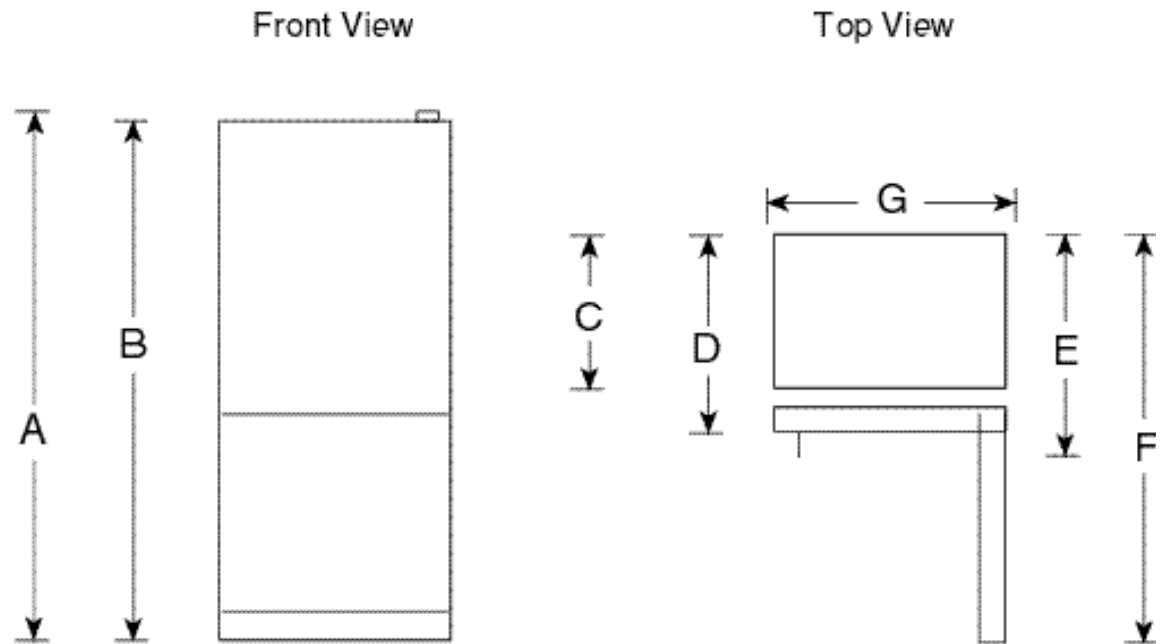

PDS20SFS

GE Profile™ 19.5 Cu. Ft. Stainless Bottom-Freezer Drawer Refrigerator

Dimensions and Installation Information (in inches)

Overall Dimensions	Height to top of hinge (in.) A	68
	Height to top of case (in.) B	67-1/4
	Case depth without door (in.) C	28-1/4
	Case depth less door handle (in.) D	31-3/4
	Case depth with door handle (in.) E	33-7/8
	Depth with fresh food door open 90° (in.) F	59
	Width (in.) G	29-7/8
	Width with door open 90° inc. door handle (in.) H	33-1/4
Air Clearances	Each side (in.)	1/8
	Top (in.)	1
	Back (in.)	1

Note: All Right-Hand Refrigerator Doors: As you face the front of the refrigerator, the handle is on your left and the hinges are on your right.

Note: All Left-Hand Refrigerator Doors: As you face the front of the refrigerator, the handle is on your right and the hinges are on your left.