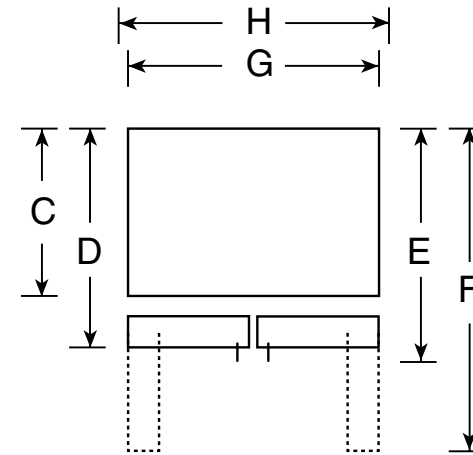

Top View

For answers to your Monogram,® GE Profile™ or GE® appliance questions, visit our website at ge.com or call GE Answer Center® service, 800.626.2000.

imagination at work

Listed by
Underwriters
Laboratories

As an ENERGY STAR® partner, GE has determined that this product meets the ENERGY STAR guidelines for energy efficiency.