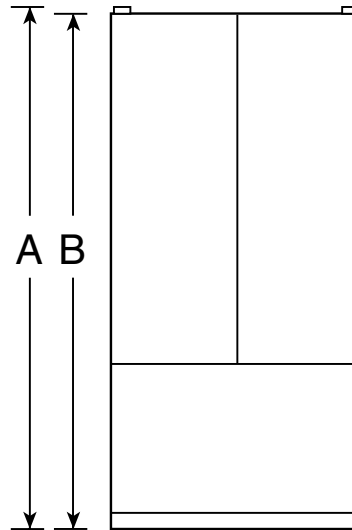

## GE Profile™ ENERGY STAR® 25.1 Cu. Ft. Stainless Bottom-Freezer Drawer Refrigerator

### Dimensions and Installation Information (in inches)

Overall Dimensions	Height to top of hinge (in.) <b>A</b>	<b>69-5/8</b>
	Height to top of case (in.) <b>B</b>	<b>69</b>
	Case depth without door (in.) <b>C</b>	<b>28-1/2</b>
	Case depth less door handle (in.) <b>D</b>	<b>32-1/2</b>
	Case depth with door handle (in.) <b>E</b>	<b>35-1/16</b>
	Depth with fresh food door open 90° (in.) <b>F</b>	<b>47-1/2</b>
	Width (in.) <b>G</b>	<b>35-7/8</b>
Air Clearances	Width with door open 90° inc. door handle (in.) <b>H</b>	<b>42-1/2</b>
	Each side (in.)	<b>1/8</b>
	Top (in.)	<b>1</b>
	Back (in.)	<b>1</b>