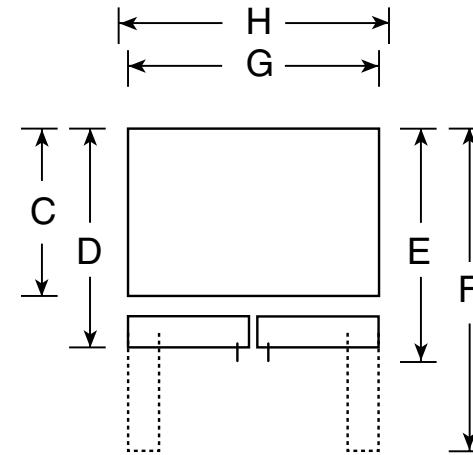

PFS22MBW

GE Profile™ 22.2 Cu. Ft. French Door Bottom-Freezer Refrigerator

Dimensions and Installation Information (in inches)

Overall Dimensions	Height to top of hinge (in.) A	69
	Height to top of case (in.) B	67-7/8
	Case depth without door (in.) C	28-1/4
	Case depth less door handle (in.) D	31-3/4
	Case depth with door handle (in.) E	33-7/8
	Depth with fresh food door open 90° (in.) F	45-1/2
	Width (in.) G	32-7/8
	Width with door open 90° inc. door handle (in.) H	36-1/4
Air Clearances	Each side (in.)	1/8
	Top (in.)	1
	Back (in.)	1

Front View

Top View

For answers to your Monogram,® GE Profile™ or GE® appliance questions, visit our website at ge.com or call GE Answer Center® service, 800.626.2000.

PFS22MBW

GE Profile™ 22.2 Cu. Ft. French Door Bottom-Freezer Refrigerator