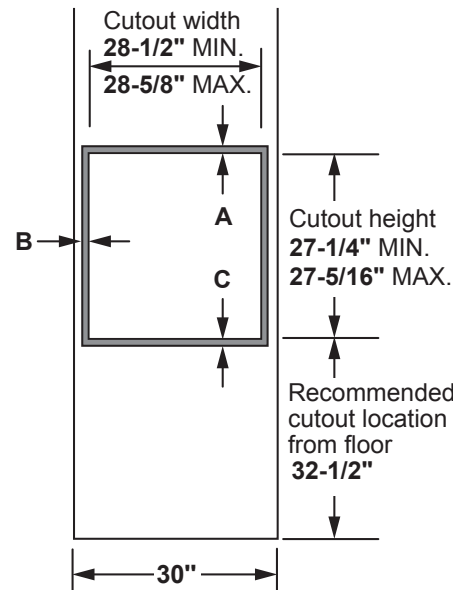

PT9050SF

GE Profile™ Series 30 in. Built-In Single Convection Wall Oven

DIMENSIONS AND INSTALLATION INFORMATION (IN INCHES)

MOST 30" WALL CABINETS CAN BE USED WITH THIS UNIT.

NOTE: These ovens are not approved for stackable installations. Cabinets installed adjacent to wall ovens must have an adhesion spec of at least a 194°F temperature rating.

Door handle protrudes 3" from door face. Cabinets and drawers on adjacent 45° and 90° walls should be placed to avoid interference with the handle.

Electric wall ovens are not approved for installation with a plug and receptacle. They must be hard wired in accordance with installation instructions.

INSTALLATION INFORMATION:

Before installing, consult installation instructions packed with product for current dimensional data.

Side-by-side installations require at least 2" between cutouts.

Dimension and installation information are shown in inches.

INSTALLATION BELOW A COOKTOP

PT9050

KW RATING	
240V	4.5
208V	3.4
BREAKER SIZE	
240V	20 Amps
208V	20 Amps

Cabinet	30"
A - Overlap of oven at top of cutout	1 1/4"
B - Overlap of oven over side of edges of cutout	3/4"
C - Overlap of oven at bottom of cutout	1 1/4"
Oven	
D - Install depth	23 1/2"
E - Overall height with trim	28 3/4"
F - Overall width	29 3/4"