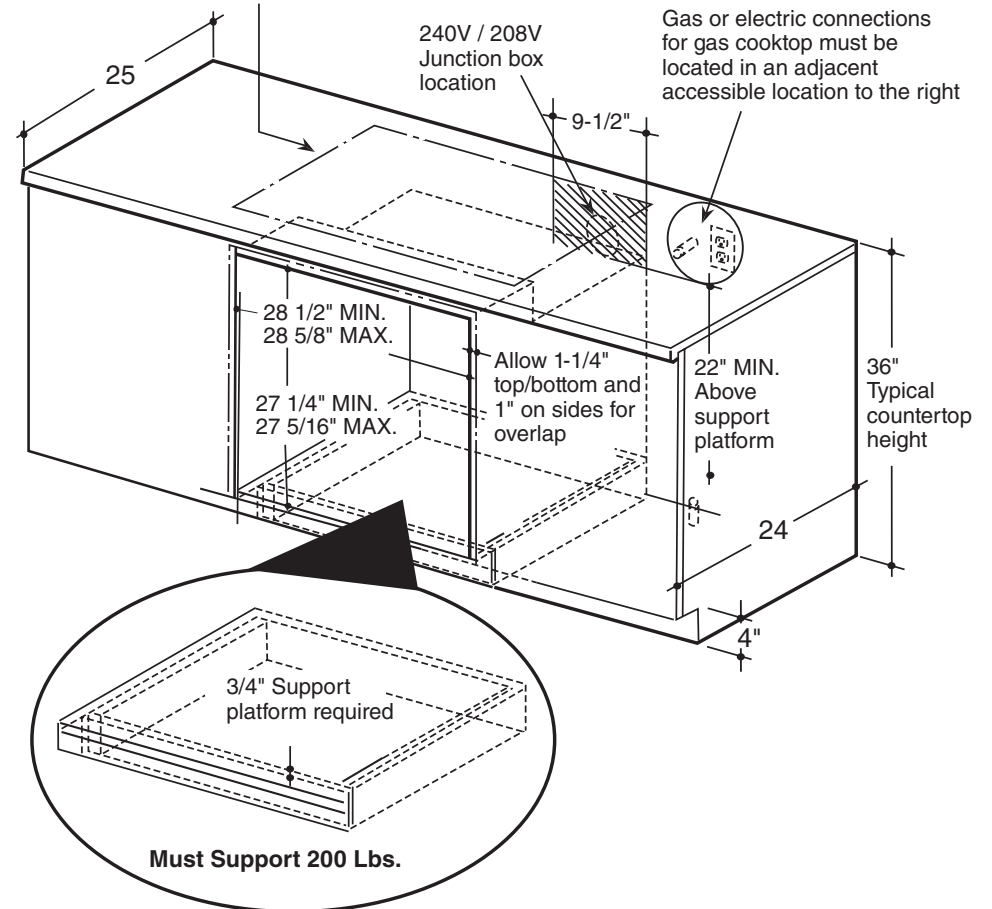

PT9050SF

GE Profile™ Series 30 in. Built-In Single Convection Wall Oven

OPTIONAL UNDERCOUNTER DIMENSIONS AND INSTALLATION INFORMATION

NOTE: 36" ribbon cooktop are approved for use over GE 30" single wall ovens and warming drawers. 30" ribbon cooktops are approved for use over 30" and GE 27" single wall ovens and warming drawers. Refer to cooktop and wall oven installation information packed with products for current dimensional data.

NOTE: Door handle protrudes 3" from door face. Cabinets and drawers on adjacent 45° and 90° walls should be placed to avoid interference with the handle.

INSTALLATION INFORMATION: Before installing, consult installation instructions packed with products for current dimensional data and for alternate installation options.

ELECTRIC WALL OVENS ARE NOT APPROVED FOR INSTALLATION WITH A PLUG AND RECEPTACLE. THEY MUST BE HARD WIRED IN ACCORDANCE WITH INSTALLATION INSTRUCTIONS.

Dimension and installation information are shown in inches.

Gas or electric cooktops may be installed over this oven. See cooktop installation instructions for cutout size. See label on top of oven for approved cooktop models.

For answers to your Monogram, GE Café™ Series, GE Profile™ Series or GE Appliances product questions, visit our website at geappliances.com or call GE Answer Center® Service, 800.626.2000.

Specification Revised 1/18