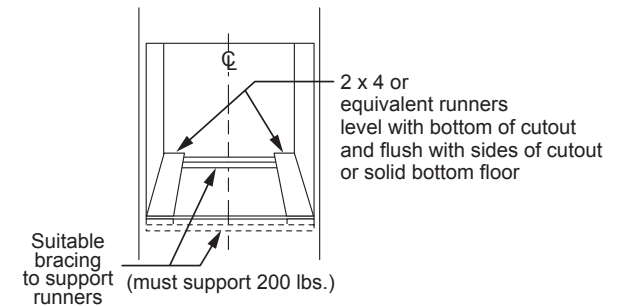

For answers to your Monogram, GE Café™ Series, GE Profile™ Series or GE Appliances product questions, visit our website at geappliances.com or call GE Answer Center® Service, 800.626.2000.

Listed by Underwriters Laboratories