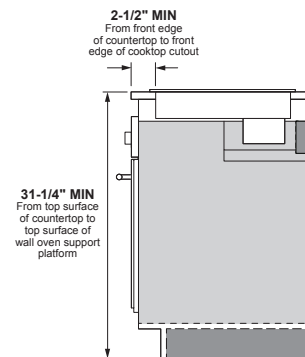

For answers to your Monogram, GE Café™ Series, GE Profile™ Series or GE Appliances product questions, visit our website at geappliances.com or call GE Answer Center® Service, 800.626.2000.

Listed by Underwriters Laboratories