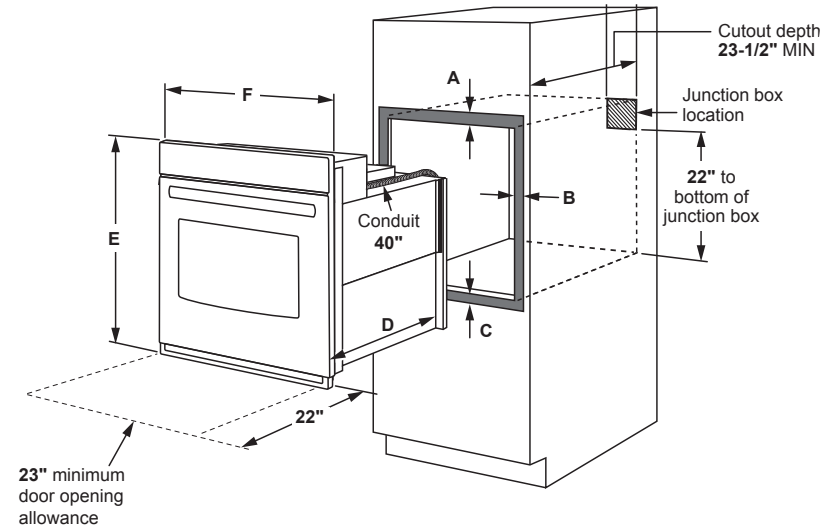

PT9050SF

GE Profile™ Series 30 in. Built-In Single Convection Wall Oven

DIMENSIONS AND INSTALLATION INFORMATION (IN INCHES)

MOST 30" WALL CABINETS CAN BE USED WITH THIS UNIT.

NOTE: These ovens are not approved for stackable installations. Cabinets installed adjacent to wall ovens must have an adhesion spec of at least a 194°F temperature rating.

Door handle protrudes 3" from door face. Cabinets and drawers on adjacent 45° and 90° walls should be placed to avoid interference with the handle.

Electric wall ovens are not approved for installation with a plug and receptacle. They must be hard wired in accordance with installation instructions.

INSTALLATION INFORMATION:

Before installing, consult installation instructions packed with product for current dimensional data.

Side-by-side installations require at least 2" between cutouts.

Dimension and installation information are shown in inches.

INSTALLATION BELOW A COOKTOP

PT9050

KW RATING	
240V	4.5
208V	3.4
BREAKER SIZE	
240V	20 Amps
208V	20 Amps

Cabinet	30"
A - Overlap of oven at top of cutout	1 1/4"
B - Overlap of oven over side of edges of cutout	3/4"
C - Overlap of oven at bottom of cutout	1 1/4"
Oven	
D - Install depth	23 1/2"
E - Overall height with trim	28 3/4"
F - Overall width	29 3/4"