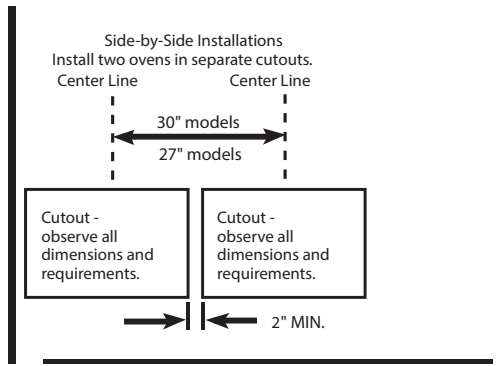

PK7000DF

Profile™ Series 27" Built-In Single Convection Wall Oven

UNDERCOUNTER DIMENSIONS AND INSTALLATION INFORMATION

NOTE: 36" ribbon cooktops are approved for use over GE 30" single wall ovens and warming drawers. 30" ribbon cooktops are approved for use over GE 30" and GE 27" single wall ovens and warming drawers. Refer to cooktop and wall oven installation information packed with products for current dimensional data.

ELECTRIC WALL OVENS ARE NOT APPROVED FOR INSTALLATION WITH A PLUG AND RECEPTACLE. THEY MUST BE HARD WIRED IN ACCORDANCE WITH INSTALLATION INSTRUCTIONS.

SIDE BY SIDE SINGLE OVENS

SIDE BY SIDE SINGLE OVENS UNDER COOKTOP AND COUNTER

NOTE: One cooktop may be centered over either oven in the side-by-side installation.

Gas or electric cooktops may be installed over this oven. See cooktop installation instructions for cutout size. See label on top of oven for approved cooktop models.