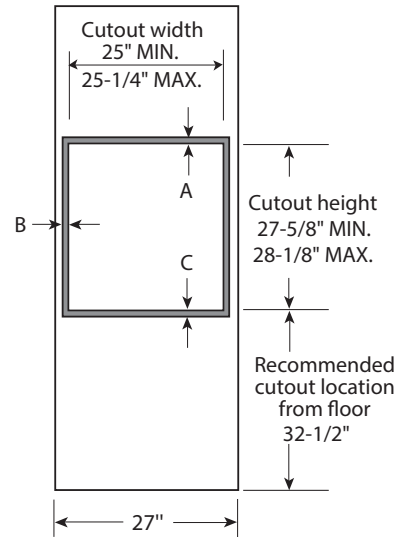

PK700DF

Profile™ Series 27" Built-In Single Convection Wall Oven

DIMENSIONS AND INSTALLATION INFORMATION (IN INCHES)

NOTE: These ovens are **NOT** approved for stackable or side-by-side installations.

NOTE: Cabinets installed adjacent to wall ovens must have an adhesion spec of at least a 194°F temperature rating. For 27" built-in single ovens, if marks, blemishes or the cutout opening is visible above the installed oven, it may be necessary to add wood shims under the runners and front trim until the marks or openings are covered.

NOTE: Door handle protrudes 3" from door face. Cabinets and drawers on adjacent 45° and 90° walls should be placed to avoid interference with the handle.

Electric wall ovens are not approved for installation with a plug and receptacle. They must be hard wired in accordance with installation instructions.

Dimension and installation information are shown in inches.

INSTALLATION INFORMATION:

Before installing, consult installation instructions packed with product for current dimensional data.

INSTALLATION BELOW A COOKTOP

KW RATING		PK7000	
240V	3.6	Cabinet	27"
208V	2.7	A – Overlap of oven at top of cutout	1"
BREAKER SIZE		B – Overlap of oven over side of edges of cutout	1"
240V	20 Amps	C – Overlap of oven at bottom of cutout	1"
208V	20 Amps	Oven	
		D – Install depth	23-1/2"
		E – Overall height with trim	28-7/8"
		F – Overall width	26-3/4"