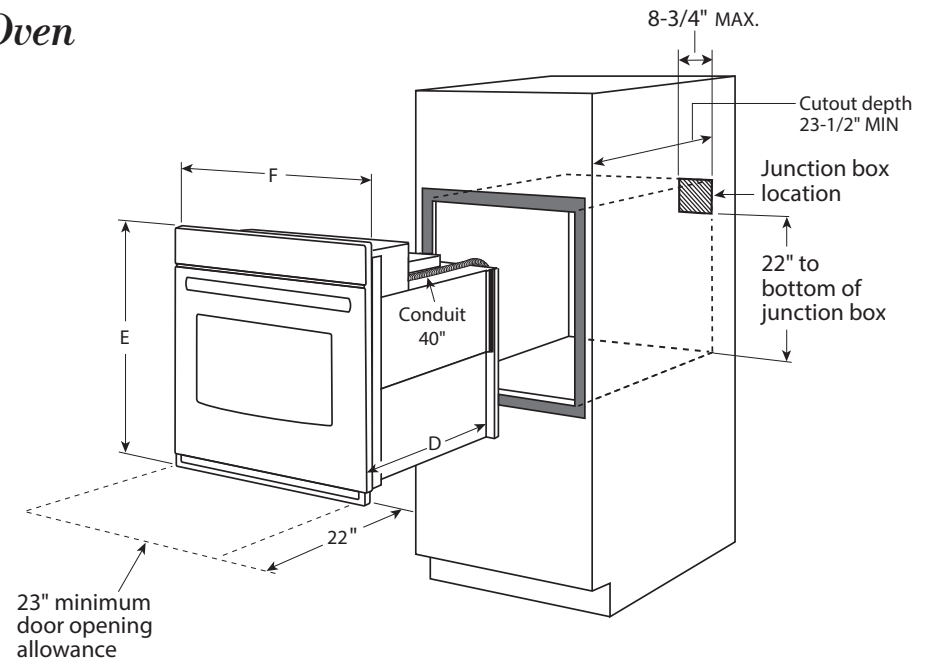

PK700DF

Profile™ Series 27" Built-In Single Convection Wall Oven

DIMENSIONS AND INSTALLATION INFORMATION (IN INCHES)

NOTE: These ovens are **NOT** approved for stackable or side-by-side installations.

NOTE: Cabinets installed adjacent to wall ovens must have an adhesion spec of at least a 194°F temperature rating. For 27" built-in single ovens, if marks, blemishes or the cutout opening is visible above the installed oven, it may be necessary to add wood shims under the runners and front trim until the marks or openings are covered.

NOTE: Door handle protrudes 3" from door face. Cabinets and drawers on adjacent 45° and 90° walls should be placed to avoid interference with the handle.

Electric wall ovens are not approved for installation with a plug and receptacle. They must be hard wired in accordance with installation instructions.

Dimension and installation information are shown in inches.

INSTALLATION INFORMATION:

Before installing, consult installation instructions packed with product for current dimensional data.

INSTALLATION BELOW A COOKTOP