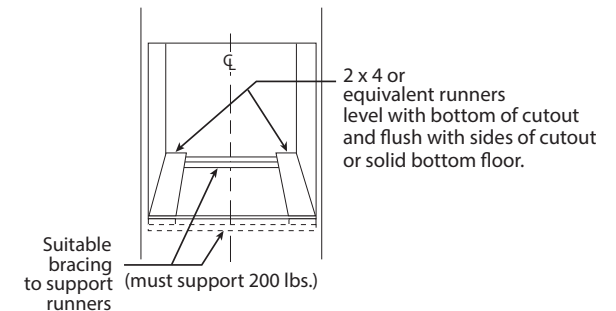

PK700DF

Profile™ Series 27" Built-In Single Convection Wall Oven

DIMENSIONS AND INSTALLATION INFORMATION (IN INCHES)

NOTE: These ovens are **NOT** approved for stackable or side-by-side installations.

NOTE: Cabinets installed adjacent to wall ovens must have an adhesion spec of at least a 194°F temperature rating. For 27" built-in single ovens, if marks, blemishes or the cutout opening is visible above the installed oven, it may be necessary to add wood shims under the runners and front trim until the marks or openings are covered.

NOTE: Door handle protrudes 3" from door face. Cabinets and drawers on adjacent 45° and 90° walls should be placed to avoid interference with the handle.

Electric wall ovens are not approved for installation with a plug and receptacle. They must be hard wired in accordance with installation instructions.

Dimension and installation information are shown in inches.

INSTALLATION INFORMATION:

Before installing, consult installation instructions packed with product for current dimensional data.

INSTALLATION BELOW A COOKTOP