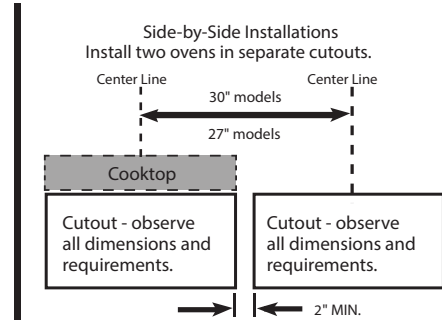

NOTE: Oven is rated for use only under GE 30" standard or sealed burner gas and selected GE 30" smoothtop and Calrod® electric cooktops.

INSTALLATION INFORMATION:

Before installing, consult installation instructions packed with product for current dimensional data.

ELECTRIC WALL OVENS ARE NOT APPROVED FOR INSTALLATION WITH A PLUG AND RECEPTACLE. THEY MUST BE HARD WIRED IN ACCORDANCE WITH INSTALLATION INSTRUCTIONS.

SIDE BY SIDE SINGLE OVENS

SIDE BY SIDE SINGLE OVENS UNDER COOKTOP AND COUNTER

NOTE: One cooktop may be centered over either oven in the side-by-side installation.

Gas or electric cooktops may be installed over this oven. See cooktop installation instructions for cutout size. See label on top of oven for approved cooktop models.