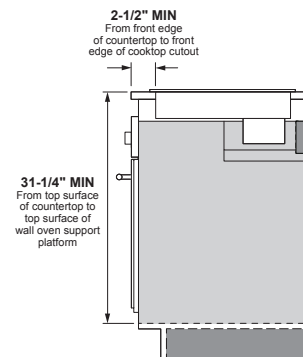

PK700DF

Profile™ Series 27" Built-In Single Convection Wall Oven

DIMENSIONS AND INSTALLATION INFORMATION (IN INCHES)

NOTE: These ovens are **NOT** approved for stackable or side-by-side installations.

NOTE: Cabinets installed adjacent to wall ovens must have an adhesion spec of at least a 194°F temperature rating. For 27" built-in single ovens, if marks, blemishes or the cutout opening is visible above the installed oven, it may be necessary to add wood shims under the runners and front trim until the marks or openings are covered.

NOTE: Door handle protrudes 3" from door face. Cabinets and drawers on adjacent 45° and 90° walls should be placed to avoid interference with the handle.

Electric wall ovens are not approved for installation with a plug and receptacle. They must be hard wired in accordance with installation instructions.

Dimension and installation information are shown in inches.

INSTALLATION INFORMATION:

Before installing, consult installation instructions packed with product for current dimensional data.

INSTALLATION BELOW A COOKTOP