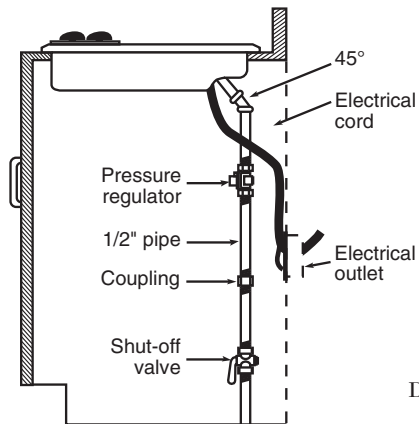

Gas Connection

Dimension and installation information are shown in inches.

For answers to your Monogram, GE Café™ Series, GE Profile™ Series or GE Appliances product questions, visit our website at geappliances.com or call GE Answer Center® Service, 800.626.2000.