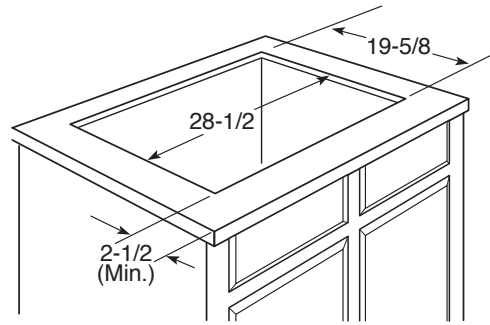

PGP953DET

GE Profile™ Series 30" Built-In Gas Cooktop

DIMENSIONS AND INSTALLATION INFORMATION

AGA REQUIREMENT: All gas cooktop models require 7/16" free area below cooktop height to combustible material. Requires 18" minimum from countertop to adjacent overhead cabinets.

NOTE: If installing with a GE Profile™ Telescopic Downdraft System, consult both cooktop and downdraft installation instructions packed with product before installing. Cooktop gas/electric supply may need to be re-routed to install downdraft.

ELECTRICAL RATING: 120V, 60Hz, 5A

INSTALLATION WITH SINGLE WALL OVEN INFORMATION:

30" Gas Cooktops are approved for use over select GE 27" and 30" Wall Ovens and Warming Drawers. 30" and 36" Gas cooktops are approved for use over 30" Wall Ovens and Warming Drawers. Refer to cooktop and wall oven/warming drawer installation instructions packed with product for current dimensional data.

INSTALLATION INFORMATION: Before installing, consult installation instructions, packed with product, for current dimensional data.