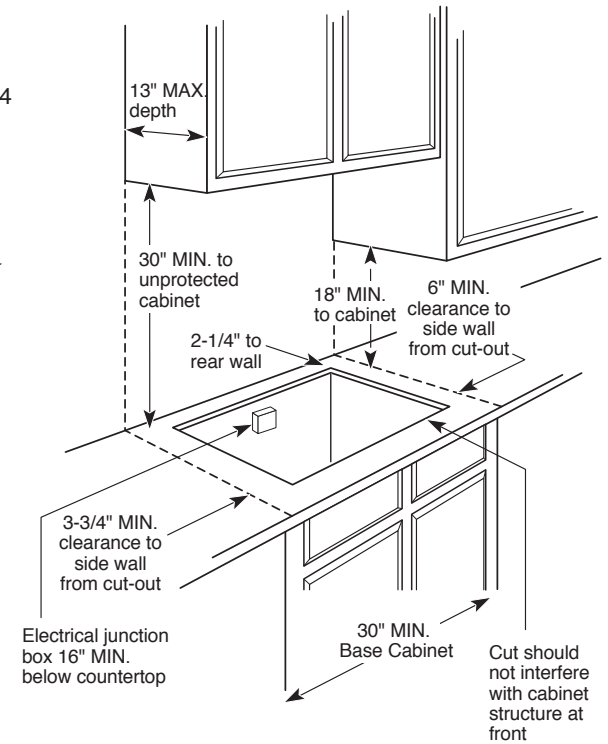

Gas Connection

Dimension and installation information are shown in inches.

For answers to your Monogram, GE Café™ Series, GE Profile™ Series or GE Appliances product questions, visit our website at geappliances.com or call GE Answer Center® Service, 800.626.2000.