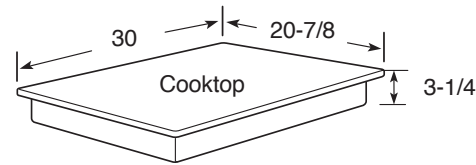

PGP953DET

GE Profile™ Series 30" Built-In Gas Cooktop

DIMENSIONS AND INSTALLATION INFORMATION

AGA REQUIREMENT: All gas cooktop models require 7/16" free area below cooktop height to combustible material. Requires 18" minimum from countertop to adjacent overhead cabinets.

NOTE: If installing with a GE Profile™ Telescopic Downdraft System, consult both cooktop and downdraft installation instructions packed with product before installing. Cooktop gas/electric supply may need to be re-routed to install downdraft.

ELECTRICAL RATING: 120V, 60Hz, 5A

INSTALLATION WITH SINGLE WALL OVEN INFORMATION:

30" Gas Cooktops are approved for use over select GE 27" and 30" Wall Ovens and Warming Drawers. 30" and 36" Gas cooktops are approved for use over 30" Wall Ovens and Warming Drawers. Refer to cooktop and wall oven/warming drawer installation instructions packed with product for current dimensional data.

INSTALLATION INFORMATION: Before installing, consult installation instructions, packed with product, for current dimensional data.