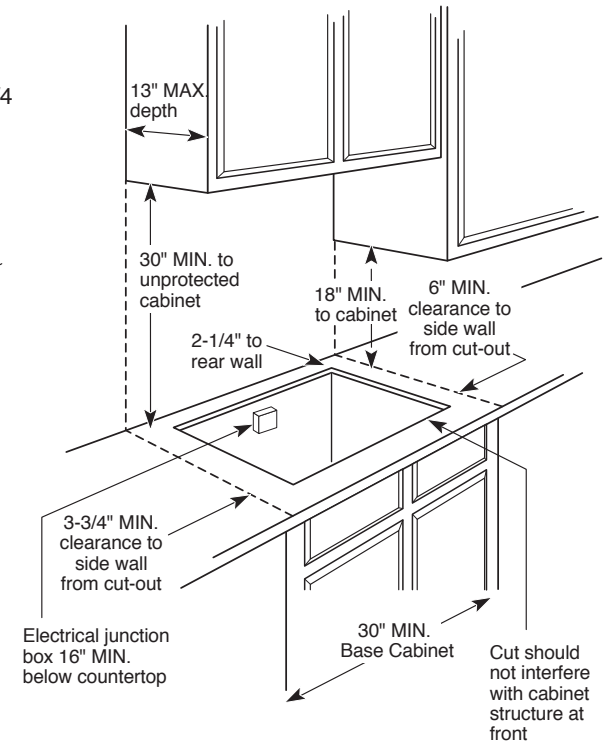

ELECTRICAL RATING: 120V, 60Hz, 5A

INSTALLATION WITH SINGLE WALL OVEN INFORMATION:

30" Gas Cooktops are approved for use over select GE 27" and 30" Wall Ovens and Warming Drawers. 30" and 36" Gas cooktops are approved for use over 30" Wall Ovens and Warming Drawers. Refer to cooktop and wall oven/warming drawer installation instructions packed with product for current dimensional data.

INSTALLATION INFORMATION: Before installing, consult installation instructions, packed with product, for current dimensional data.

Gas Connection

Dimension and installation information are shown in inches.