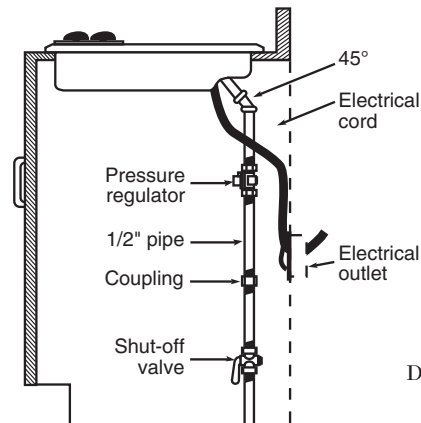

ELECTRICAL RATING: 120V, 60Hz, 5A

INSTALLATION WITH SINGLE WALL OVEN INFORMATION:

30" Gas Cooktops are approved for use over select GE 27" and 30" Wall Ovens and Warming Drawers. 30" and 36" Gas cooktops are approved for use over 30" Wall Ovens and Warming Drawers. Refer to cooktop and wall oven/warming drawer installation instructions packed with product for current dimensional data.

INSTALLATION INFORMATION: Before installing, consult installation instructions, packed with product, for current dimensional data.

Gas Connection

Dimension and installation information are shown in inches.