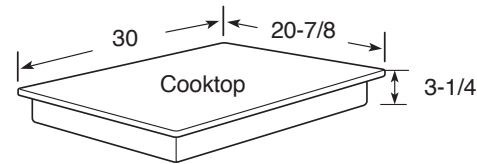

PGP953SET

GE Profile™ Series 30" Built-In Gas Cooktop

DIMENSIONS AND INSTALLATION INFORMATION

AGA REQUIREMENT: All gas cooktop models require 7/16" free area below cooktop height to combustible material. Requires 18" minimum from countertop to adjacent overhead cabinets.

NOTE: If installing with a GE Profile™ Telescopic Downdraft System, consult both cooktop and downdraft installation instructions packed with product before installing. Cooktop gas/electric supply may need to be re-routed to install downdraft.

ELECTRICAL RATING: 120V, 60Hz, 5A

INSTALLATION WITH SINGLE WALL OVEN INFORMATION:

30" Gas Cooktops are approved for use over select GE 27" and 30" Wall Ovens and Warming Drawers. 30" and 36" Gas cooktops are approved for use over 30" Wall Ovens and Warming Drawers. Refer to cooktop and wall oven/warming drawer installation instructions packed with product for current dimensional data.

INSTALLATION INFORMATION: Before installing, consult installation instructions, packed with product, for current dimensional data.