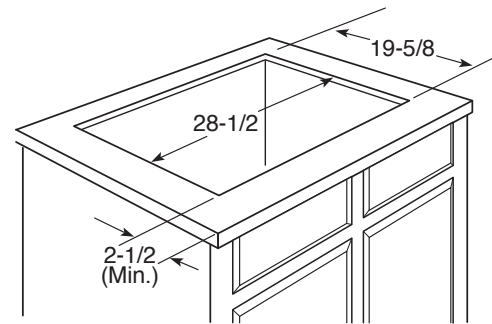

PGP953SET

GE Profile™ Series 30" Built-In Gas Cooktop

DIMENSIONS AND INSTALLATION INFORMATION

AGA REQUIREMENT: All gas cooktop models require 7/16" free area below cooktop height to combustible material. Requires 18" minimum from countertop to adjacent overhead cabinets.

NOTE: If installing with a GE Profile™ Telescopic Downdraft System, consult both cooktop and downdraft installation instructions packed with product before installing. Cooktop gas/electric supply may need to be re-routed to install downdraft.

ELECTRICAL RATING: 120V, 60Hz, 5A

INSTALLATION WITH SINGLE WALL OVEN INFORMATION:

30" Gas Cooktops are approved for use over select GE 27" and 30" Wall Ovens and Warming Drawers. 30" and 36" Gas cooktops are approved for use over 30" Wall Ovens and Warming Drawers. Refer to cooktop and wall oven/warming drawer installation instructions packed with product for current dimensional data.

INSTALLATION INFORMATION: Before installing, consult installation instructions, packed with product, for current dimensional data.