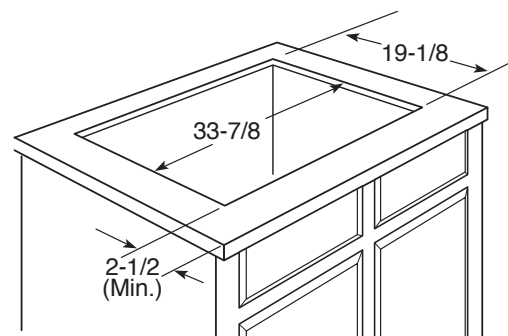

PGP986SET

GE Profile™ Series 36" Built-In Gas Cooktop

DIMENSIONS AND INSTALLATION INFORMATION

AGA REQUIREMENT: All gas cooktop models require 7/16" free area below cooktop height to combustible material. Requires 18" minimum from countertop to adjacent overhead cabinets.

NOTE: If installing with a GE Profile™ Telescopic Downdraft System, consult both cooktop and downdraft installation instructions packed with product before installing. Cooktop gas/electric supply may need to be re-routed to install downdraft.

ELECTRICAL RATING: 120V, 60Hz, 5A

INSTALLATION WITH SINGLE WALL OVEN INFORMATION:

30" Gas Cooktops are approved for use over select GE 27" and 30" Wall Ovens and Warming Drawers. 30" and 36" Gas cooktops are approved for use over 30" Wall Ovens and Warming Drawers. Refer to cooktop and wall oven/warming drawer installation instructions packed with product for current dimensional data.

INSTALLATION INFORMATION: Before installing, consult installation instructions, packed with product, for current dimensional data.