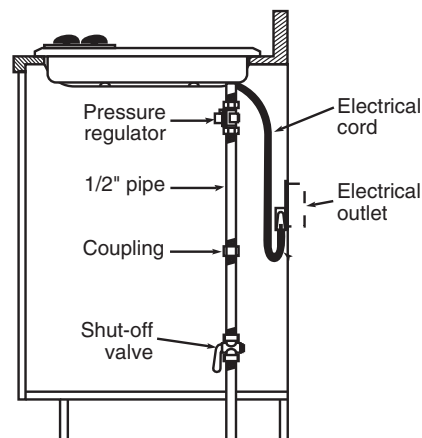

Gas Connection

Dimension and installation information are shown in inches.

For answers to your Monogram, GE Café™ Series, GE Profile™ Series or GE Appliances product questions, visit our website at geappliances.com or call GE Answer Center® Service, 800.626.2000.