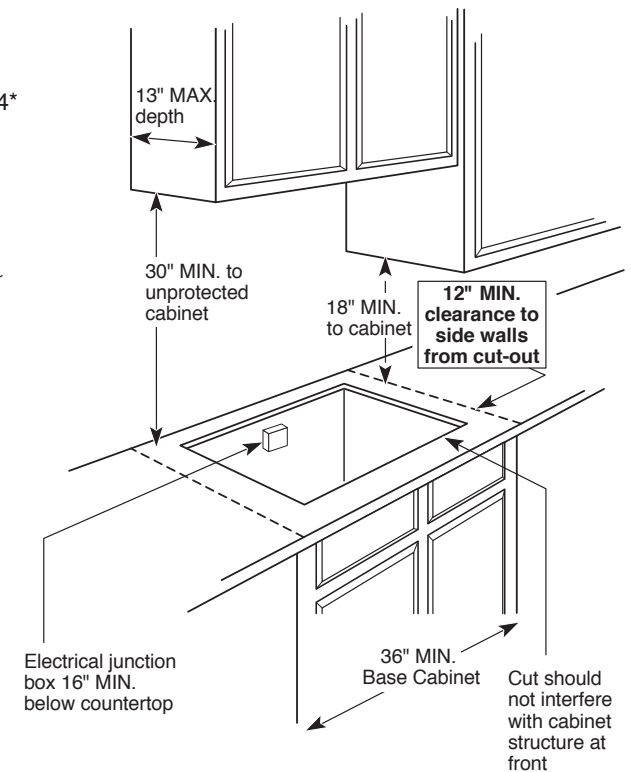

Gas Connection

Dimension and installation information are shown in inches.

For answers to your Monogram, GE Café™ Series, GE Profile™ Series or GE Appliances product questions, visit our website at geappliances.com or call GE Answer Center® Service, 800.626.2000.