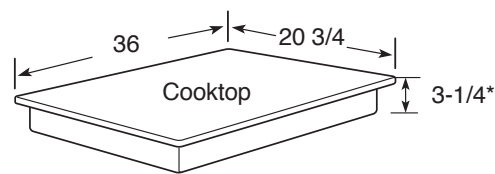

PGP986SET

GE Profile™ Series 36" Built-In Gas Cooktop

DIMENSIONS AND INSTALLATION INFORMATION

AGA REQUIREMENT: All gas cooktop models require 7/16" free area below cooktop height to combustible material. Requires 18" minimum from countertop to adjacent overhead cabinets.

NOTE: If installing with a GE Profile™ Telescopic Downdraft System, consult both cooktop and downdraft installation instructions packed with product before installing. Cooktop gas/electric supply may need to be re-routed to install downdraft.

ELECTRICAL RATING: 120V, 60Hz, 5A

INSTALLATION WITH SINGLE WALL OVEN INFORMATION:

30" Gas Cooktops are approved for use over select GE 27" and 30" Wall Ovens and Warming Drawers. 30" and 36" Gas cooktops are approved for use over 30" Wall Ovens and Warming Drawers. Refer to cooktop and wall oven/warming drawer installation instructions packed with product for current dimensional data.

INSTALLATION INFORMATION: Before installing, consult installation instructions, packed with product, for current dimensional data.