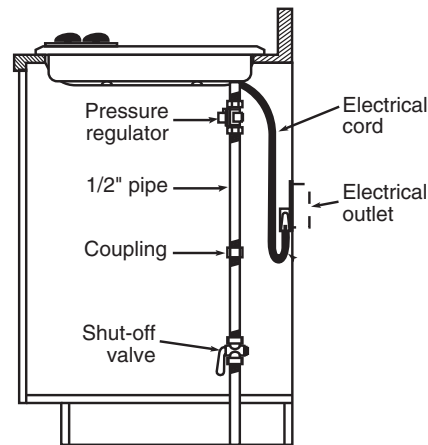

Gas Connection

Dimension and installation information are shown in inches.
*Allow 5-3/4" depth at rear for electrical and gas connections

For answers to your Monogram, GE Café™ Series, GE Profile™ Series or GE Appliances product questions, visit our website at geappliances.com or call GE Answer Center® Service, 800.626.2000.