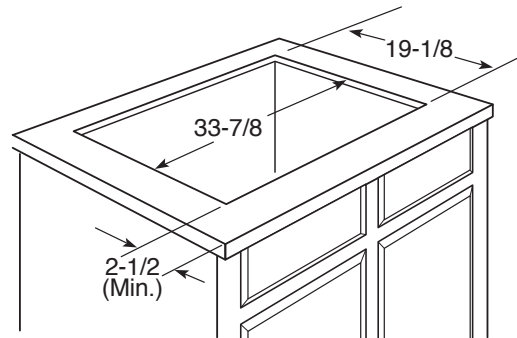

CGP650SET

GE Café™ Series 36" Built-In Gas Cooktop

DIMENSIONS AND INSTALLATION INFORMATION

AGA REQUIREMENT: All gas cooktop models require 7/16" free area below cooktop height to combustible material. Requires 18" minimum from countertop to adjacent overhead cabinets.

NOTE: If installing with a GE Profile™ Telescopic Downdraft System, consult both cooktop and downdraft installation instructions packed with product before installing. Cooktop gas/electric supply may need to be re-routed to install downdraft.

ELECTRICAL RATING: 120V, 60Hz, 5A

INSTALLATION WITH SINGLE WALL OVEN INFORMATION:

30" Gas Cooktops are approved for use over select GE 27" and 30" Wall Ovens and Warming Drawers. 30" and 36" Gas cooktops are approved for use over select 30" Wall Ovens and Warming Drawers. Refer to cooktop and wall oven/warming drawer installation instructions packed with product for current dimensional data.

INSTALLATION INFORMATION: Before installing, consult installation instructions, packed with product, for current dimensional data.