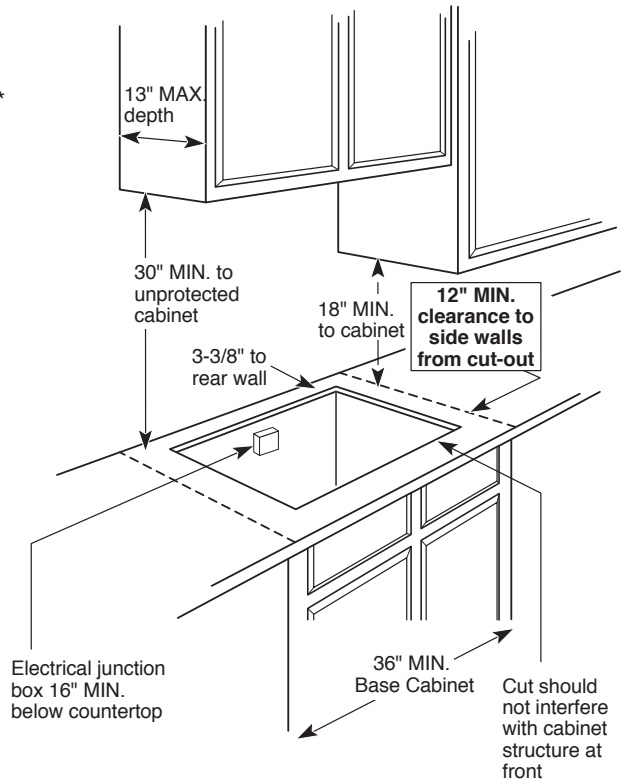

Gas Connection

Dimension and installation information are shown in inches.
*Allow 5-3/4" depth at rear for electrical and gas connections

For answers to your Monogram, GE Café™ Series, GE Profile™ Series or GE Appliances product questions, visit our website at geappliances.com or call GE Answer Center® Service, 800.626.2000.