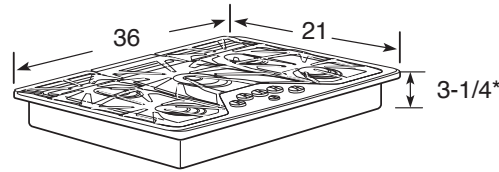

CGP650SET

GE Café™ Series 36" Built-In Gas Cooktop

DIMENSIONS AND INSTALLATION INFORMATION

AGA REQUIREMENT: All gas cooktop models require 7/16" free area below cooktop height to combustible material. Requires 18" minimum from countertop to adjacent overhead cabinets.

NOTE: If installing with a GE Profile™ Telescopic Downdraft System, consult both cooktop and downdraft installation instructions packed with product before installing. Cooktop gas/electric supply may need to be re-routed to install downdraft.

ELECTRICAL RATING: 120V, 60Hz, 5A

INSTALLATION WITH SINGLE WALL OVEN INFORMATION:

30" Gas Cooktops are approved for use over select GE 27" and 30" Wall Ovens and Warming Drawers. 30" and 36" Gas cooktops are approved for use over select 30" Wall Ovens and Warming Drawers. Refer to cooktop and wall oven/warming drawer installation instructions packed with product for current dimensional data.

INSTALLATION INFORMATION: Before installing, consult installation instructions, packed with product, for current dimensional data.