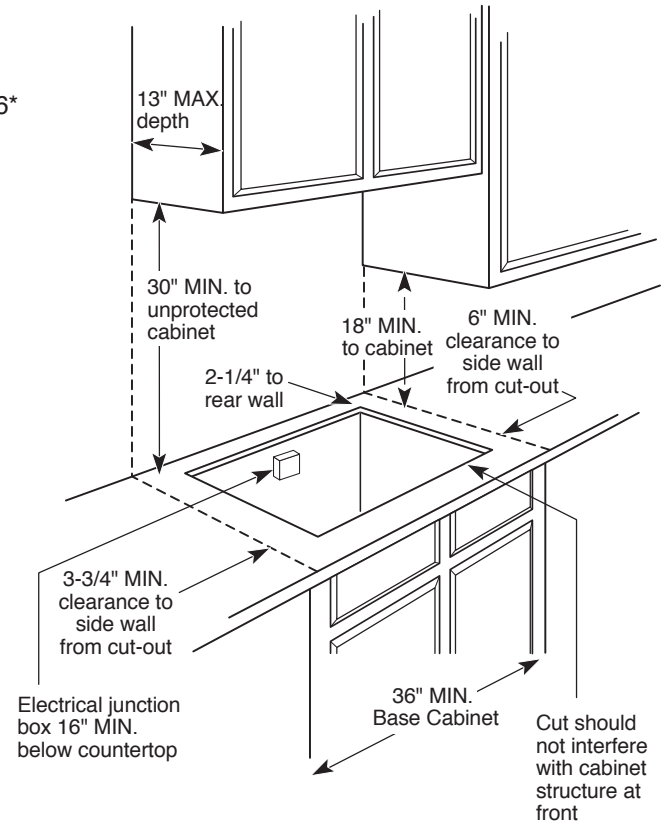

NOTE: If installing with a GE Profile™ Telescopic Downdraft System, consult both cooktop and downdraft installation instructions packed with product before installing. Cooktop gas/electric supply may need to be re-routed to install downdraft.

ELECTRICAL RATING: 120V, 60Hz, 5A

INSTALLATION WITH SINGLE WALL OVEN INFORMATION:

30" Gas Cooktops are approved for use over select GE 27" and 30" Wall Ovens and Warming Drawers. 30" and 36" Gas cooktops are approved for use over 30" Wall Ovens and Warming Drawers. Refer to cooktop and wall oven/warming drawer installation instructions packed with product for current dimensional data.

INSTALLATION INFORMATION: Before installing, consult installation instructions, packed with product, for current dimensional data.

Gas Connection

Dimension and installation information are shown in inches.