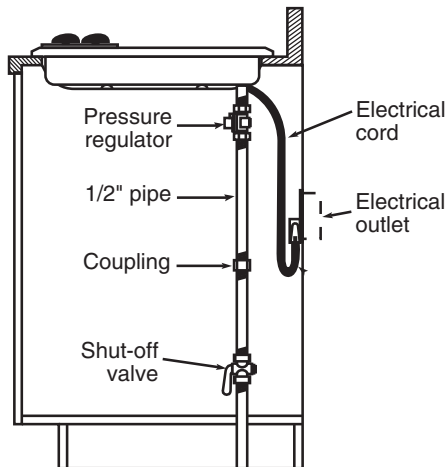

NOTE: If installing with a GE Profile™ Telescopic Downdraft System, consult both cooktop and downdraft installation instructions packed with product before installing. Cooktop gas/electric supply may need to be re-routed to install downdraft.

ELECTRICAL RATING: 120V, 60Hz, 5A

INSTALLATION WITH SINGLE WALL OVEN INFORMATION:

30" Gas Cooktops are approved for use over select GE 27" and 30" Wall Ovens and Warming Drawers. 30" and 36" Gas cooktops are approved for use over 30" Wall Ovens and Warming Drawers. Refer to cooktop and wall oven/warming drawer installation instructions packed with product for current dimensional data.

INSTALLATION INFORMATION: Before installing, consult installation instructions, packed with product, for current dimensional data.

Gas Connection

Dimension and installation information are shown in inches.