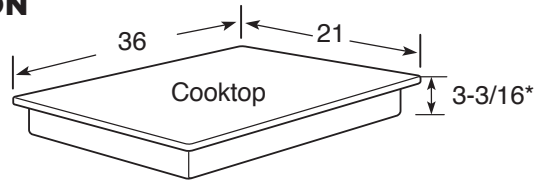

PGP966DET

GE Profile™ Series 36" Built-In Gas Cooktop

DIMENSIONS AND INSTALLATION INFORMATION

AGA REQUIREMENT: All gas cooktop models require 7/16" free area below cooktop height to combustible material. Requires 18" minimum from countertop to adjacent overhead cabinets.

NOTE: If installing with a GE Profile™ Telescopic Downdraft System, consult both cooktop and downdraft installation instructions packed with product before installing. Cooktop gas/electric supply may need to be re-routed to install downdraft.

ELECTRICAL RATING: 120V, 60Hz, 5A

INSTALLATION WITH SINGLE WALL OVEN INFORMATION:

30" Gas Cooktops are approved for use over select GE 27" and 30" Wall Ovens and Warming Drawers. 30" and 36" Gas cooktops are approved for use over 30" Wall Ovens and Warming Drawers. Refer to cooktop and wall oven/warming drawer installation instructions packed with product for current dimensional data.

INSTALLATION INFORMATION: Before installing, consult installation instructions, packed with product, for current dimensional data.