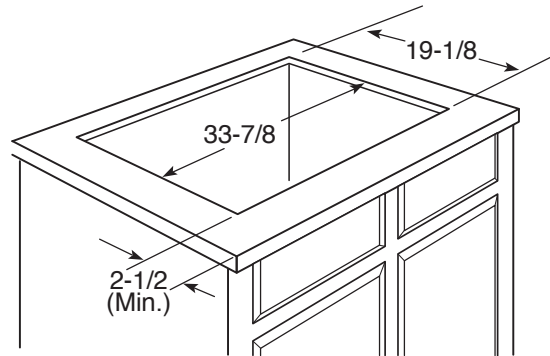

PGP966DET

GE Profile™ Series 36" Built-In Gas Cooktop

DIMENSIONS AND INSTALLATION INFORMATION

AGA REQUIREMENT: All gas cooktop models require 7/16" free area below cooktop height to combustible material. Requires 18" minimum from countertop to adjacent overhead cabinets.

NOTE: If installing with a GE Profile™ Telescopic Downdraft System, consult both cooktop and downdraft installation instructions packed with product before installing. Cooktop gas/electric supply may need to be re-routed to install downdraft.

ELECTRICAL RATING: 120V, 60Hz, 5A

INSTALLATION WITH SINGLE WALL OVEN INFORMATION:

30" Gas Cooktops are approved for use over select GE 27" and 30" Wall Ovens and Warming Drawers. 30" and 36" Gas cooktops are approved for use over 30" Wall Ovens and Warming Drawers. Refer to cooktop and wall oven/warming drawer installation instructions packed with product for current dimensional data.

INSTALLATION INFORMATION: Before installing, consult installation instructions, packed with product, for current dimensional data.