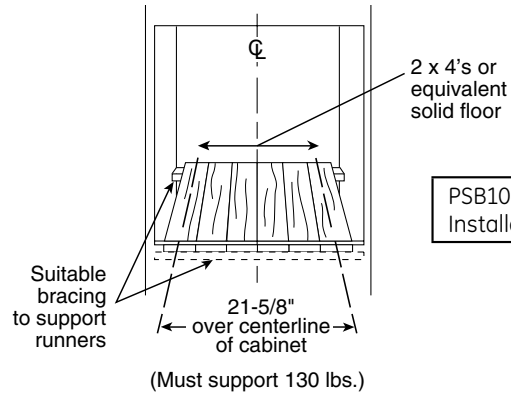

A=Allow 1" overlap of oven over top and bottom edges of cutout.
B=Allow 11/16"-3/4" for overlap of oven over side edges of cutout.

A=Allow 1" overlap of oven over top and bottom edges of cutout.
B=Allow 11/16"-3/4" for overlap of oven over side edges of cutout.

For answers to your Monogram®, GE Profile™ or GE® appliance questions, visit our website at ge.com or call GE Answer Center® service, 800.626.2000.