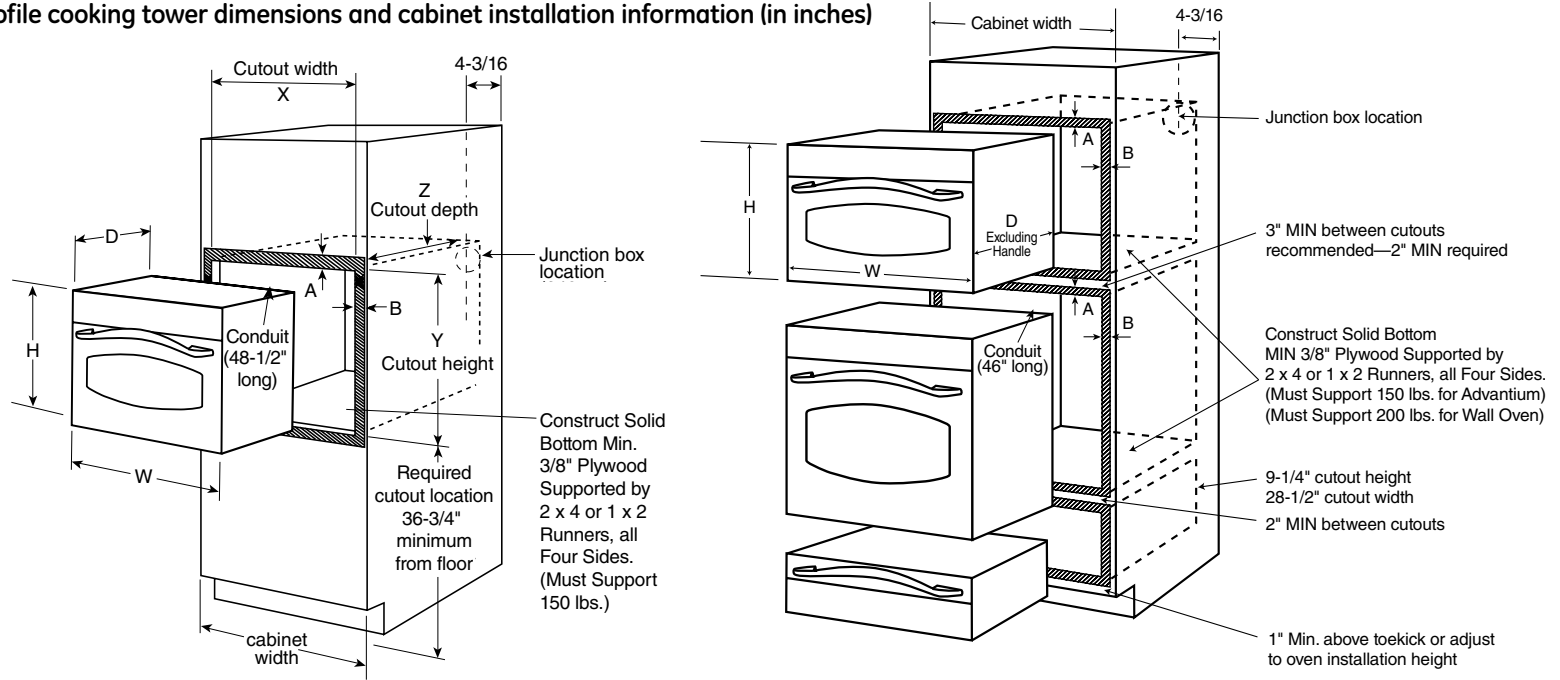

PSB1001NSS

GE Profile Advantium® 120 Volt - 27" Wall Oven

Advantium wall oven/GE Profile cooking tower dimensions and cabinet installation information (in inches)

Note: Cabinets installed adjacent to wall ovens must have an adhesion spec of at least a 194°F temperature rating.

Note: 2" minimum between cutouts when installed above warming drawer or single wall oven.

Installation Information:

Before installing, consult installation instructions packed with product for current dimensional data.

A=Allow 1" overlap of oven over top and bottom edges of cutout.
 B=Allow 11/16"-3/4" for overlap of oven over side edges of cutout.

A=Allow 1" overlap of oven over top and bottom edges of cutout.
 B=Allow 11/16"-3/4" for overlap of oven over side edges of cutout.