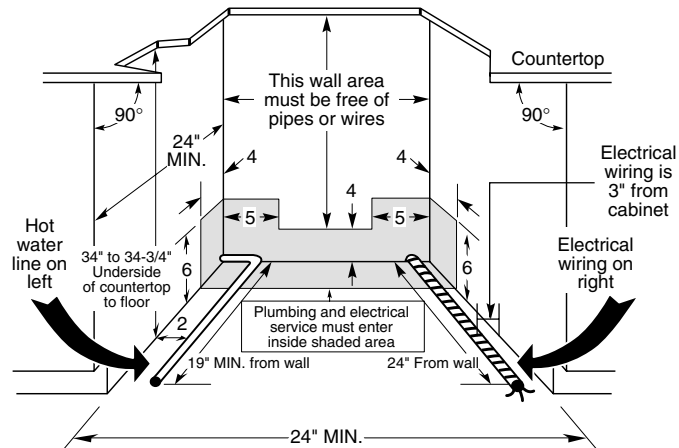

Profile™

PDW7800/80J – GE Profile™ Built-In Dishwasher

Built-In Dishwasher Dimensions (in inches)

Electrical Rating

Voltage AC	120
Hertz	60
Total connected load amperage	9.1
Calrod® heater watts max.....	875

For use on adequately wired 120-volt, 15-amp circuit having 2-wire service with a separate ground wire. This appliance must be grounded for safe operation.

Listed by
Underwriters
Laboratories

As an ENERGY STAR® partner,
GE has determined that this product
meets the ENERGY STAR®
guidelines for energy efficiency.

Features and Benefits

- One-Piece Color Wrap Contour Door - Provides a rich contemporary look in any kitchen
- Nylon Racks with Color-Matched Components - Matches our durable PermaTuf® materials for a beautiful, monochromatic interior
- Giant Tub with Maximum Capacity Nylon Racking - Holds tall and oversized items; washes 16 place settings at once
- Four-Position Adjustable Upper Rack - Moves up, down and diagonally for maximum loading flexibility
- 100% Fold-Down Tines in Lower Rack - Provides maximum loading flexibility in the lower rack
- QuietPower™ 4 Sound Package - Adds extra insulation to keep the kitchen extra quiet
- Countdown Display with 1-9-Hour Delay Start - Signals remaining cycle time and makes it easier than ever to wash dishes at any hour, taking advantage of reduced energy rates or washing dishes even when the family is asleep
- 6-Level BrilliantClean™ Towerless Wash System with CleanSensor™ - Scrubs dishes clean with three full-sized wash arms, six levels of wash action and a sensor that continually monitors and adjusts the wash cycle for a superior clean
- Model PDW7800JWW – White on white
- Model PDW7800JCC – Bisque on bisque
- Model PDW7800JBB – Black on black
- Model PDW7880JSS – Stainless steel (shown)