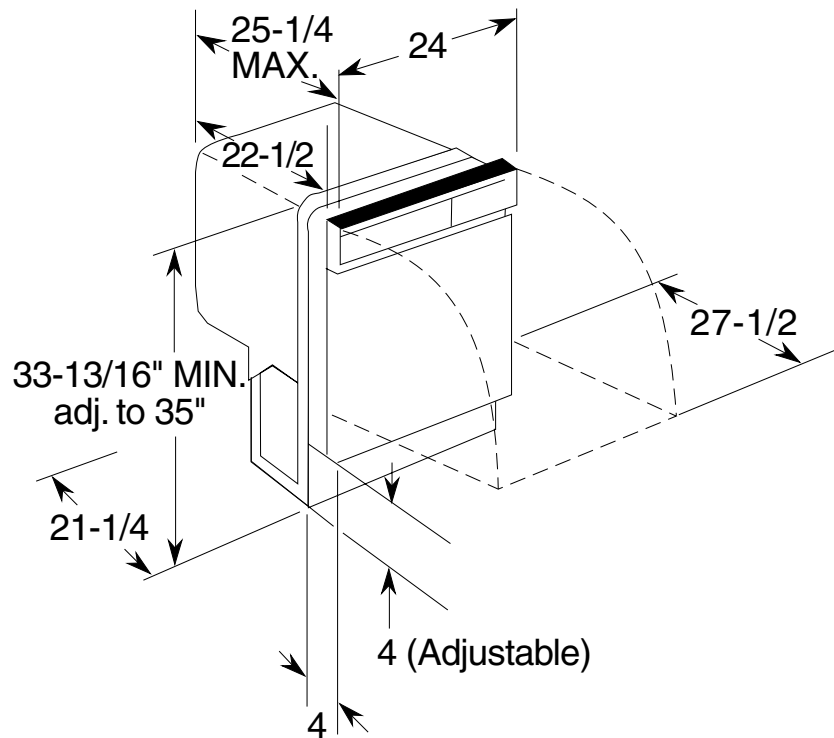

Profile™

PDW7800/80J – GE Profile™ Built-In Dishwasher

Built-In Dishwasher Dimensions (in inches)

Electrical Rating

Voltage AC	120
Hertz	60
Total connected load amperage	9.1
Calrod® heater watts max.....	875

Features and Benefits

- One-Piece Color Wrap Contour Door - Provides a rich contemporary look in any kitchen
- Nylon Racks with Color-Matched Components - Matches our durable PermaTuf® materials for a beautiful, monochromatic interior
- Giant Tub with Maximum Capacity Nylon Racking - Holds tall and oversized items; washes 16 place settings at once
- Four-Position Adjustable Upper Rack - Moves up, down and diagonally for maximum loading flexibility
- 100% Fold-Down Tines in Lower Rack - Provides maximum loading flexibility in the lower rack
- QuietPower™ 4 Sound Package - Adds extra insulation to keep the kitchen extra quiet
- Countdown Display with 1-9-Hour Delay Start - Signals remaining cycle time and makes it easier than ever to wash dishes at any hour, taking advantage of reduced energy rates or washing dishes even when the family is asleep
- 6-Level BrilliantClean™ Towerless Wash System with CleanSensor™ - Scrubs dishes clean with three full-sized wash arms, six levels of wash action and a sensor that continually monitors and adjusts the wash cycle for a superior clean
- Model PDW7800JWW – White on white
- Model PDW7800JCC – Bisque on bisque
- Model PDW7800JBB – Black on black
- Model PDW7880JSS – Stainless steel (shown)