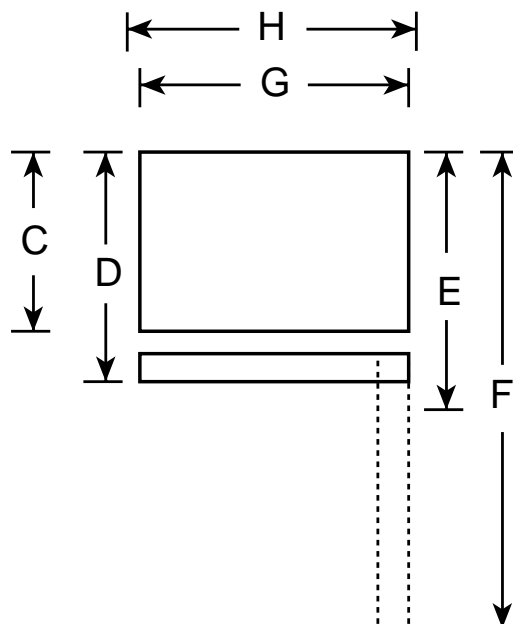

GE Appliances

GTS22QBP – GE 21.7 Cu. Ft. Top-Freezer Refrigerator

Dimensions (in inches)

Front View

Top View

Overall Dimensions	Height to top of hinge (in.) A	67-1/2
	Height to top of case (in.) B	66-7/8
	Height to mid-freezer (in.)	54-1/2
	Case depth without door (in.) C	27-5/8
	Case depth less door handle (in.) D	31-5/8
	Case depth with door handle (in.) E	33-5/8
	Depth with fresh food door open 90° (in.) F	63
	Width (in.) G	32-7/8
Air Clearances	Width with door open 90° less door handle (in.) H	33
	Each side (in.)	1/8
	Top (in.)	1
	Back (in.)	1

Note: All Top-Freezer No-Frost Right-Hand Refrigerator Doors: As you face the front of the refrigerator, the handle is on your left and the hinges are on your right.
All Top-Freezer No-Frost Left-Hand Refrigerator Doors: As you face the front of the refrigerator, the handle is on your right and the hinges are on your left.