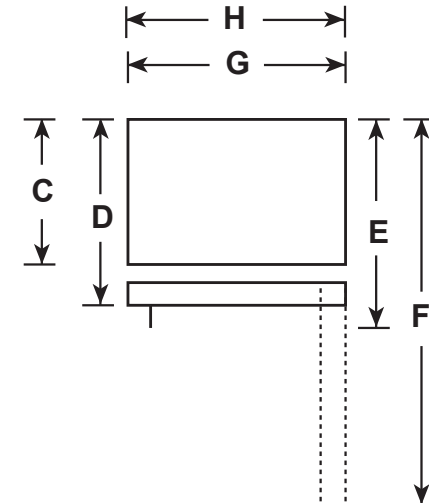

TOP VIEW

For answers to your Monogram, GE Café™ Series, GE Profile™ Series or GE Appliances product questions, visit our website at geappliances.com or call GE Answer Center® Service, 800.626.2000.