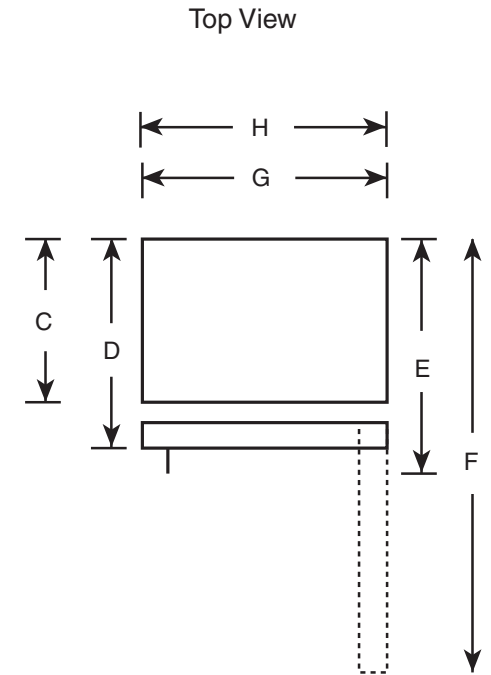

GIE18GTH

GE® ENERGY STAR® 17.5 Cu. Ft. Top-Freezer Refrigerator

Dimensions and Installation Information (in inches)

Overall Dimensions	Height to top of hinge (in.) A	67-3/8
	Height to top of case (in.) B	66-7/8
	Case depth without door (in.) C	26-5/8
	Case depth less door handle (in.) D	30-1/2
	Case depth with door handle (in.) E	32-1/2
	Depth with fresh food door open 90° (in.) F	56-3/4
	Width (in.) G	28
	Width with door open 90° inc. door handle (in.) H	30-5/8
Air Clearances	Each side (in.)	3/4
	Top (in.)	1
	Back (in.)	2

Specification Revised 8/14

GIE18GTH

GE® ENERGY STAR® 17.5 Cu. Ft. Top-Freezer Refrigerator

Features and Benefits

- 2014 ENERGY STAR® qualified
- Upfront temperature controls - Easy-to-use controls regulate both fresh food and freezer sections
- Adjustable spillproof glass shelves - Hold up to 12 oz. of spilled liquids for easy cleanup and adjust to provide additional food-storage options
- Factory-installed icemaker - Refrigerator comes ready to automatically create ice
- Snack drawer - Conveniently stores favorite foods and allows for quick, easy access
- Adjustable-humidity drawers - Controls helps food stay fresh
- Gallon door storage - Larger items are easily accommodated in the door
- Can storage door shelf - Holds cans in the door for easy selection and quick access
- Adjustable wire freezer shelf - Easily adjusts between two positions to accommodate items of all shapes and sizes
- Spillproof freezer floor - Seamless design of the freezer floor wipes up easily for quick cleanup
- Model GIE18GTHCC – Bisque
- Model GIE18GTHWW – White
- Model GIE18GTHBB– Black