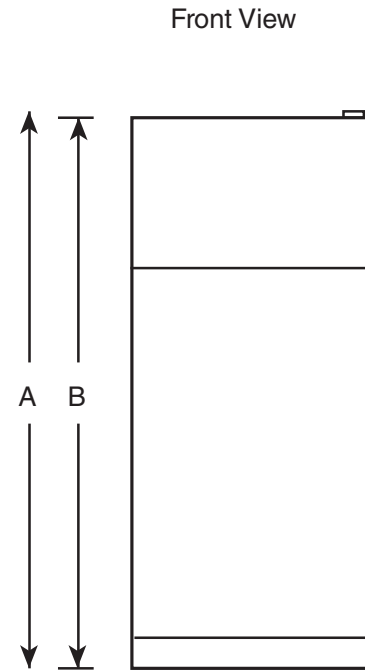

GIE18GTH

GE® ENERGY STAR® 17.5 Cu. Ft. Top-Freezer Refrigerator

Dimensions and Installation Information (in inches)

Overall Dimensions	Height to top of hinge (in.) A	67-3/8
	Height to top of case (in.) B	66-7/8
	Case depth without door (in.) C	26-5/8
	Case depth less door handle (in.) D	30-1/2
	Case depth with door handle (in.) E	32-1/2
	Depth with fresh food door open 90° (in.) F	56-3/4
	Width (in.) G	28
	Width with door open 90° inc. door handle (in.) H	30-5/8
Air Clearances	Each side (in.)	3/4
	Top (in.)	1
	Back (in.)	2