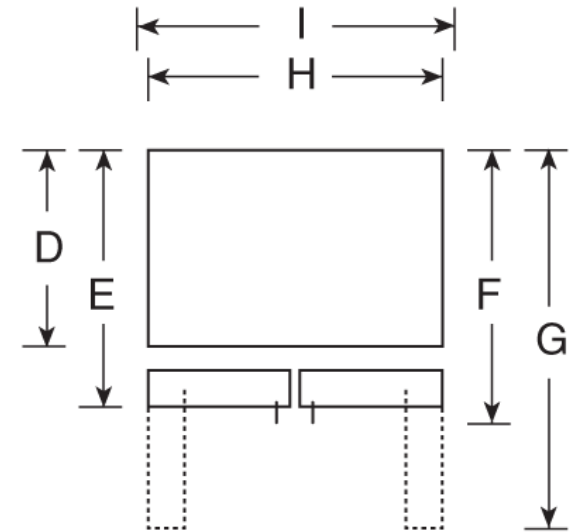

GFE29HSD

GE® 27.7 Cu. Ft. French-Door Refrigerator

Dimensions and Installation Information (in inches)

Overall Dimensions	Height to top of crown (in.) A	70-1/2
	Height to top of hinge (in.) B	69-7/8
	Height to top of case (in.) C	69
	Case depth without door (in.) D	29-3/8
	Case depth less door handle (in.) E	34-3/4
	Case depth with door handle (in.) F	36-1/4
	Depth with fresh food door open 90° (in.) G	48-3/8
	Width (in.) H	35-3/4
	Width with door open 90° inc. door handle (in.) I	44-5/8
Air	Each side (in.)	1/8
	Top (in.)	1
	Back (in.)	2

Features and Benefits

- Dual icemaker - An icemaker in both compartments gives you more ice whenever you need it
- 2 adjustable-humidity drawers and 1 full-width adjustable-temperature drawer -
- TwinChill™ evaporators - Separate climates in the fresh food and freezer sections help maintain temperature and humidity levels to keep foods fresh
- Showcase LED lighting - Positioned throughout the interior and under fresh food doors to spotlight foods inside the refrigerator and in the freezer
- Stainless steel dispenser with pullout tray - Easily fills large containers like pitchers or ice buckets with filtered water and ice
- Space saving icemaker - Located on the door with integrated bins to create more usable storage space
- Quick Space Shelf - Functions as a normal full-sized shelf when needed and easily slides down for instant storage flexibility
- Turbo Cool setting - Drops interior temperature to maintain freshness after frequent openings
- Advanced water filtration uses RPWF replacement filter - Removes trace pharmaceuticals from water and ice
- Model GFE29HSDSS - Stainless steel