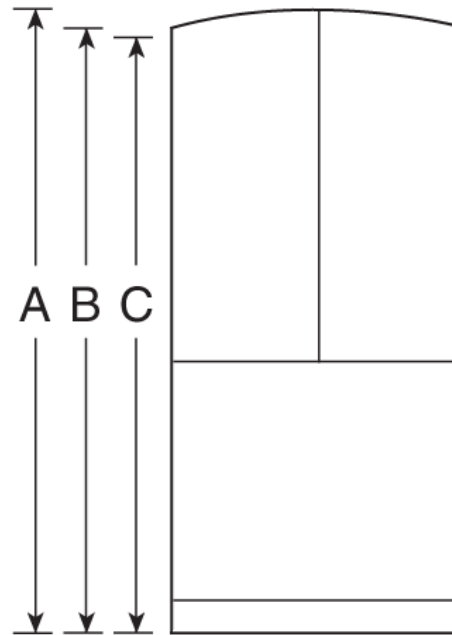

GFE29HSD

GE® 27.7 Cu. Ft. French-Door Refrigerator

Dimensions and Installation Information (in inches)

Overall Dimensions	Height to top of crown (in.) A	70-1/2
	Height to top of hinge (in.) B	69-7/8
	Height to top of case (in.) C	69
	Case depth without door (in.) D	29-3/8
	Case depth less door handle (in.) E	34-3/4
	Case depth with door handle (in.) F	36-1/4
	Depth with fresh food door open 90° (in.) G	48-3/8
	Width (in.) H	35-3/4
	Width with door open 90° inc. door handle (in.) I	44-5/8
Air	Each side (in.)	1/8
	Top (in.)	1
	Back (in.)	2

Features and Benefits

- Dual icemaker - An icemaker in both compartments gives you more ice whenever you need it
- 2 adjustable-humidity drawers and 1 full-width adjustable-temperature drawer -
- TwinChill™ evaporators - Separate climates in the fresh food and freezer sections help maintain temperature and humidity levels to keep foods fresh
- Showcase LED lighting - Positioned throughout the interior and under fresh food doors to spotlight foods inside the refrigerator and in the freezer
- Stainless steel dispenser with pullout tray - Easily fills large containers like pitchers or ice buckets with filtered water and ice
- Space saving icemaker - Located on the door with integrated bins to create more usable storage space
- Quick Space Shelf - Functions as a normal full-sized shelf when needed and easily slides down for instant storage flexibility
- Turbo Cool setting - Drops interior temperature to maintain freshness after frequent openings
- Advanced water filtration uses RPWF replacement filter - Removes trace pharmaceuticals from water and ice
- Model GFE29HSDSS - Stainless steel