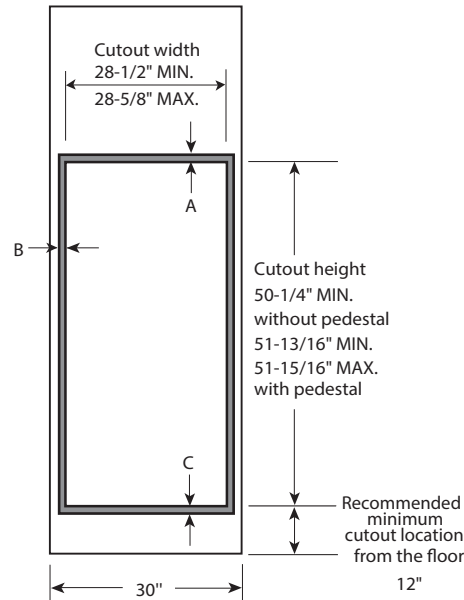

### DIMENSIONS AND INSTALLATION INFORMATION (IN INCHES)

**NOTE:** Cabinets installed adjacent to wall ovens must have an adhesion spec of at least a 194°F temperature rating.

Door handle protrudes 3" from door face. Cabinets and drawers on adjacent 45° and 90° walls should be placed to avoid interference with the handle.

#### INSTALLATION INFORMATION:

Before installing, consult installation instructions packed with product for current dimensional data.

KW RATING	
240V	8.8
208V	6.6
BREAKER SIZE	
240V	40 Amps
208V	30 Amps