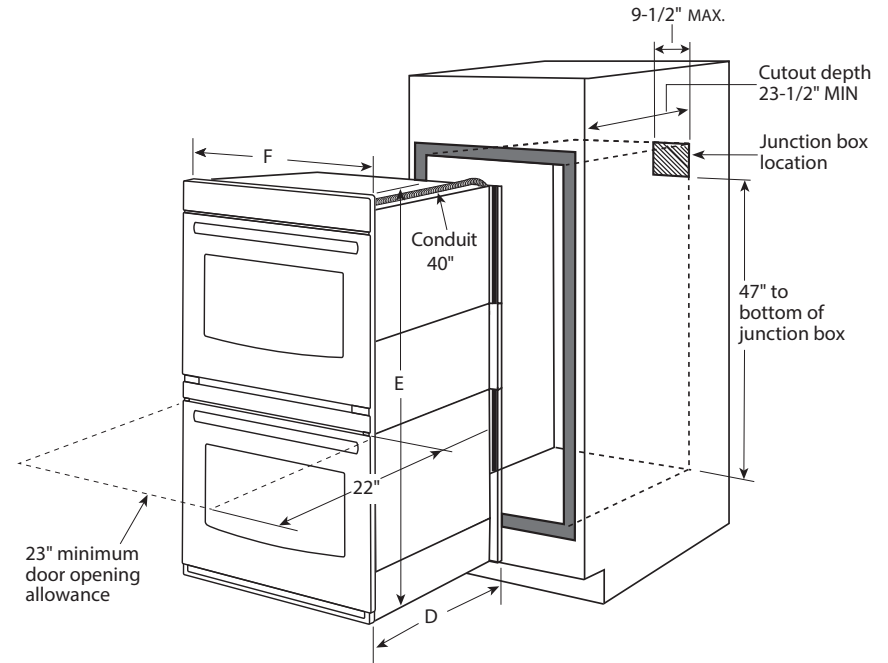

### DIMENSIONS AND INSTALLATION INFORMATION (IN INCHES)

**NOTE:** Cabinets installed adjacent to wall ovens must have an adhesion spec of at least a 194°F temperature rating.

Door handle protrudes 3" from door face. Cabinets and drawers on adjacent 45° and 90° walls should be placed to avoid interference with the handle.

	JT3500
Cabinet	30"
A – Overlap of oven at top of cutout	1"
B – Overlap of oven over side of edges of cutout	3/4"
C – Overlap of oven at bottom of cutout	1-1/4"
Oven	
D – Install depth	23-1/2"
E – Overall height with trim	53"
F – Overall width	29-3/4"