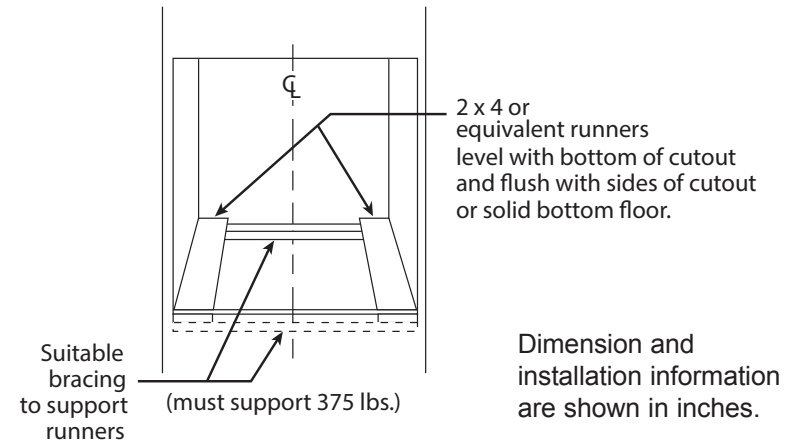

For answers to your Monogram, GE Café™ Series, GE Profile™ Series or GE Appliances product questions, visit our website at geappliances.com or call GE Answer Center® Service, 800.626.2000.