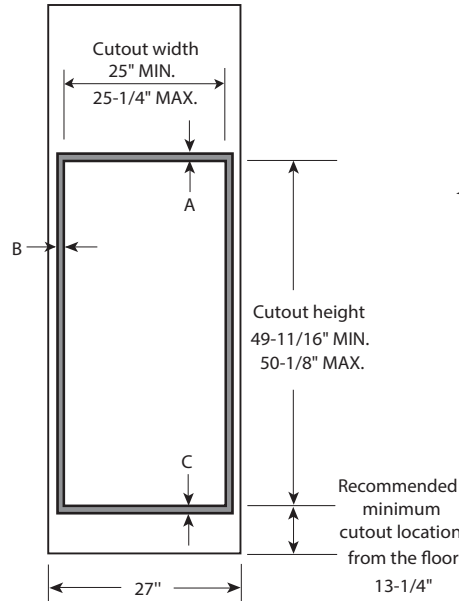

JK5500SF

GE 27" Built-In Double Convection Wall Oven

DIMENSIONS AND INSTALLATION INFORMATION (IN INCHES)

NOTE: Cabinets installed adjacent to wall ovens must have an adhesion spec of at least a 194°F temperature rating.

Door handle protrudes 3" from door face. Cabinets and drawers on adjacent 45° and 90° walls should be placed to avoid interference with the handle.

Electric wall ovens are not approved for installation with a plug and receptacle. They must be hard wired in accordance with installation instructions.

INSTALLATION INFORMATION: Before installing, consult installation instructions packed with product for current dimensional data.