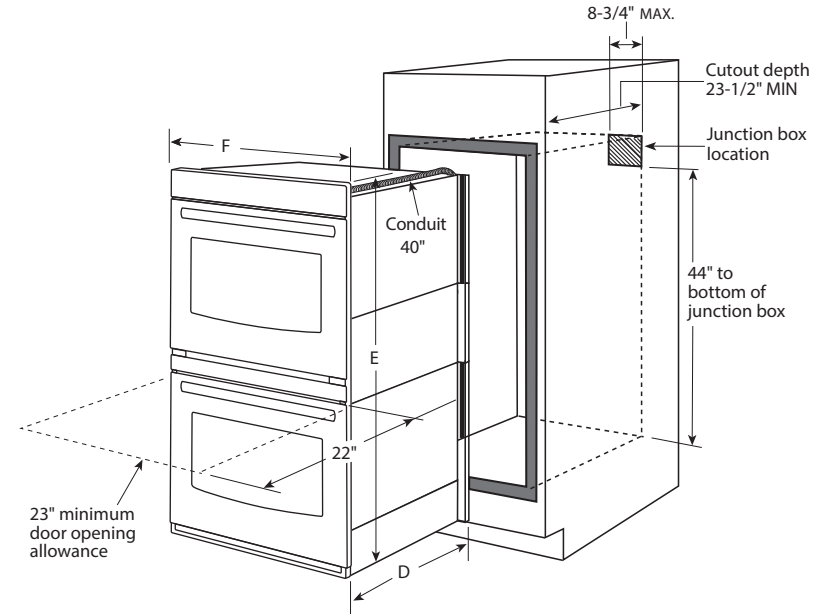

JK5500SF

GE 27" Built-In Double Convection Wall Oven

DIMENSIONS AND INSTALLATION INFORMATION (IN INCHES)

NOTE: Cabinets installed adjacent to wall ovens must have an adhesion spec of at least a 194°F temperature rating.

Door handle protrudes 3" from door face. Cabinets and drawers on adjacent 45° and 90° walls should be placed to avoid interference with the handle.

Electric wall ovens are not approved for installation with a plug and receptacle. They must be hard wired in accordance with installation instructions.

INSTALLATION INFORMATION: Before installing, consult installation instructions packed with product for current dimensional data.