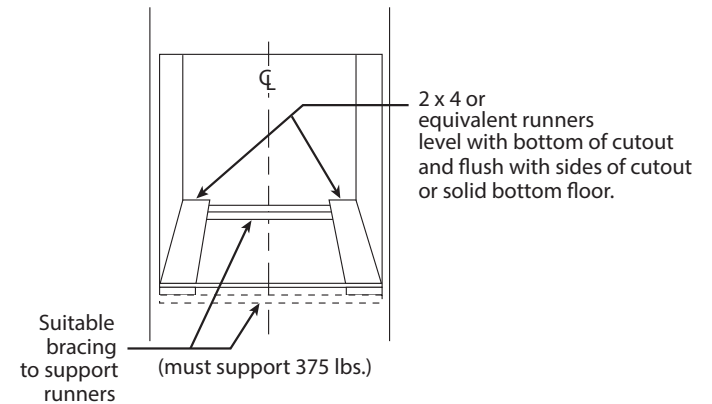

### DIMENSIONS AND INSTALLATION INFORMATION (IN INCHES)

**NOTE:** Cabinets installed adjacent to wall ovens must have an adhesion spec of at least a 194°F temperature rating.

Door handle protrudes 3" from door face. Cabinets and drawers on adjacent 45° and 90° walls should be placed to avoid interference with the handle.

#### JK5500

Cabinet	27"
A - Overlap of oven at top of cutout	1"
B - Overlap of oven over side of edges of cutout	1"
C - Overlap of oven at bottom of cutout	1"
Oven	
D - Install depth	23-1/2"
E - Overall height with trim	51-1/8"
F - Overall width	26-3/4"