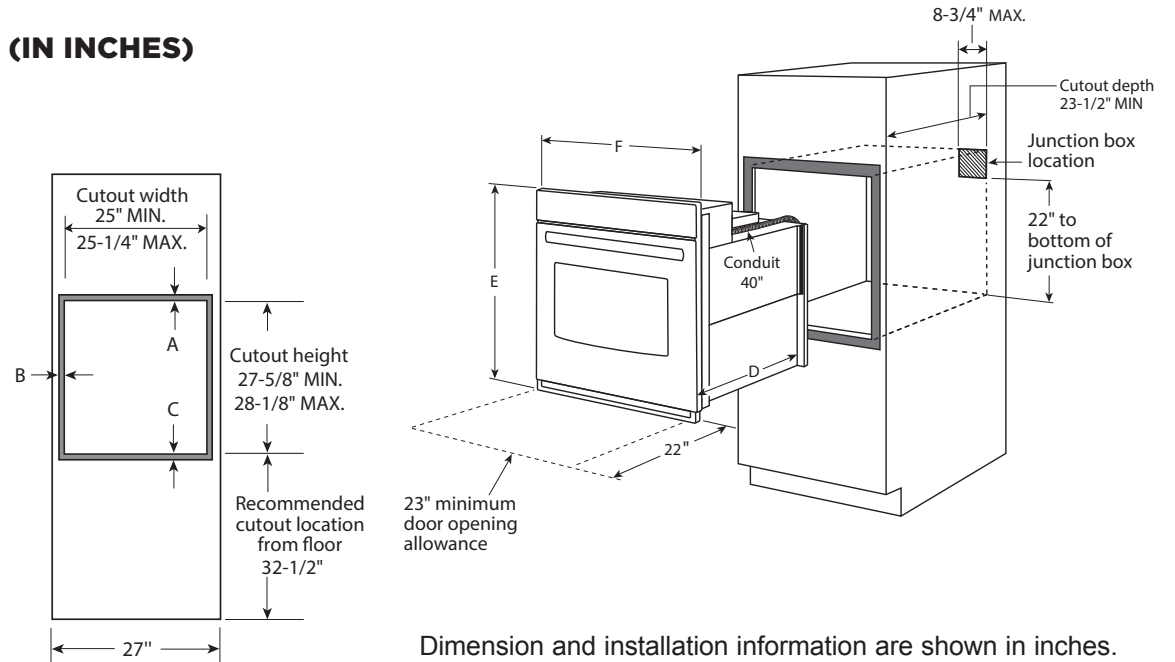

JK3000SF

GE® 27" Built-In Single Wall Oven

DIMENSIONS AND INSTALLATION INFORMATION (IN INCHES)

NOTE: These ovens are not approved for stackable or side-by-side installations.

NOTE: These ovens can be installed side-by-side with no less than 30" distance between center-to-center of each oven.

NOTE: Cabinets installed adjacent to wall ovens must have an adhesion spec of at least a 194°F temperature rating.

NOTE: For 27" built-in single ovens, if marks, blemishes or the cutout opening is visible above the installed oven, it may be necessary to add wood shims under the runners and front trim until the marks or openings are covered.

NOTE: Door handle protrudes 3" from door face. Cabinets and drawers on adjacent 45° and 90° walls should be placed to avoid interference with the handle.

Electric wall ovens are not approved for installation with a plug and receptacle. They must be hard wired in accordance with installation instructions.

Dimension and installation information are shown in inches.

INSTALLATION INFORMATION: Before installing, consult installation instructions packed with product for current dimensional data.

KW RATING	
240V	3.6
208V	2.7
BREAKER SIZE	
240V	20 Amps
208V	20 Amps