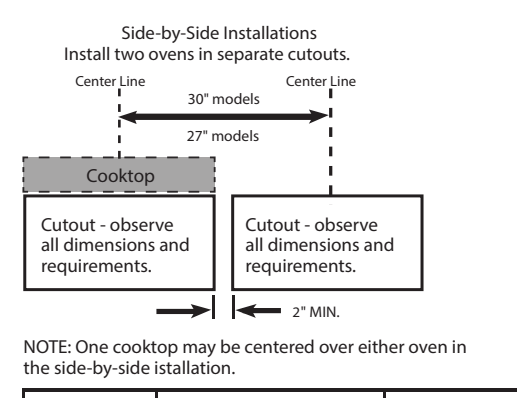

Listed by Underwriters Laboratories

JK3000SF

GE® 27" Built-In Single Wall Oven

UNDERCOUNTER DIMENSIONS AND INSTALLATION INFORMATION

NOTE: 36" ribbon cooktops are approved for use over GE 30" single wall ovens and warming drawers. 30" ribbon cooktops are approved for use over GE 30" and GE 27" single wall ovens and warming drawers. Refer to cooktop and wall oven installation information packed with products for current dimensional data.

ELECTRIC WALL OVENS ARE NOT APPROVED FOR INSTALLATION WITH A PLUG AND RECEPTACLE. THEY MUST BE HARD WIRED IN ACCORDANCE WITH INSTALLATION INSTRUCTIONS.

NOTE: Oven is rated for use only under GE 30" standard or sealed burner gas and selected GE 30" smoothtop and Calrod® electric cooktops.

Installation information: Before installing, consult installation instructions packed with product for current dimensional data.

SIDE BY SIDE OVENS

SIDE BY SIDE SINGLE OVENS UNDER COOKTOP AND COUNTER

Gas or electric cooktops may be installed over this oven. See cooktop installation instructions for cutout size. See label on top of oven for approved cooktop models.