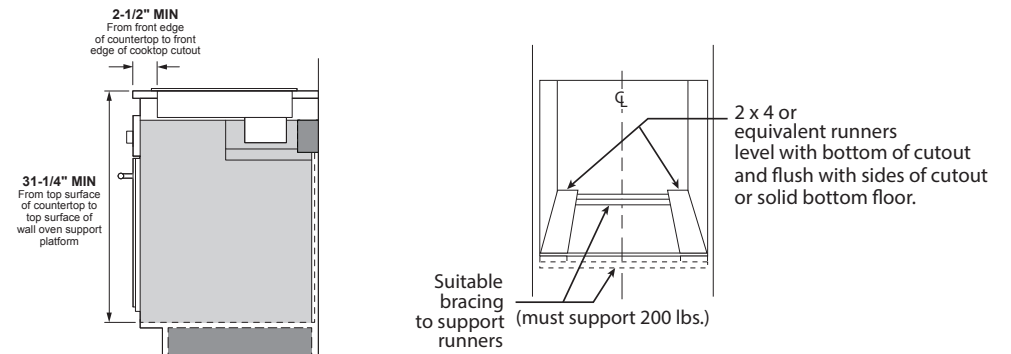

INSTALLATION BELOW A COOKTOP

For answers to your Monogram, GE Café™ Series, GE Profile™ Series or GE Appliances product questions, visit our website at geappliances.com or call GE Answer Center® Service, 800.626.2000.

Listed by Underwriters Laboratories