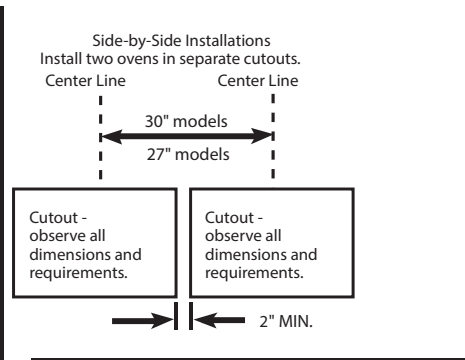

JK3000SF

GE® 27" Built-In Single Wall Oven

UNDERCOUNTER DIMENSIONS AND INSTALLATION INFORMATION

NOTE: 36" ribbon cooktops are approved for use over GE 30" single wall ovens and warming drawers. 30" ribbon cooktops are approved for use over GE 30" and GE 27" single wall ovens and warming drawers. Refer to cooktop and wall oven installation information packed with products for current dimensional data.

ELECTRIC WALL OVENS ARE NOT APPROVED FOR INSTALLATION WITH A PLUG AND RECEPTACLE. THEY MUST BE HARD WIRED IN ACCORDANCE WITH INSTALLATION INSTRUCTIONS.

NOTE: Oven is rated for use only under GE 30" standard or sealed burner gas and selected GE 30" smoothtop and Calrod® electric cooktops.

Installation information: Before installing, consult installation instructions packed with product for current dimensional data.

SIDE BY SIDE OVENS