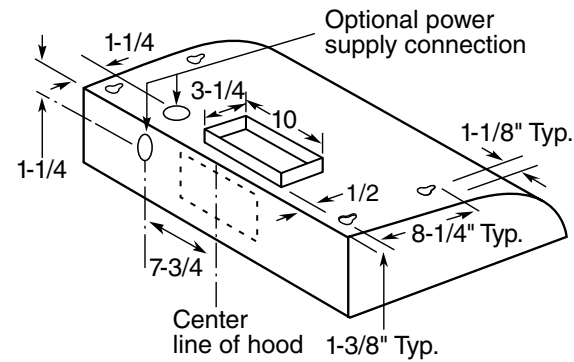

JVE40DT

GE® 30" ENERGY STAR® Qualified Ventilation Hood

Dimensions and Installation Information (in inches)

Amp Rating	
120V	1.0

WB02X11537 replacement grease filter and WB02X11000 replacement charcoal filter are available for additional cost. Call toll-free 800.626.2000.

JXHC1 Cord Kit: Allows a receptacle in the cabinet over the range to accommodate either an over-the-range microwave oven or a standard hood.

Installation Information: Before installing, consult installation instructions, packed with product, for current dimensional data.

Exhaust outlet connects to 3-1/4" x 10" rectangular duct. Vent top or rear. Includes rectangular damper.

For answers to your Monogram®, GE Profile™ or GE® appliance questions, visit our website at geappliances.com or call GE Answer Center® service, 800.626.2000