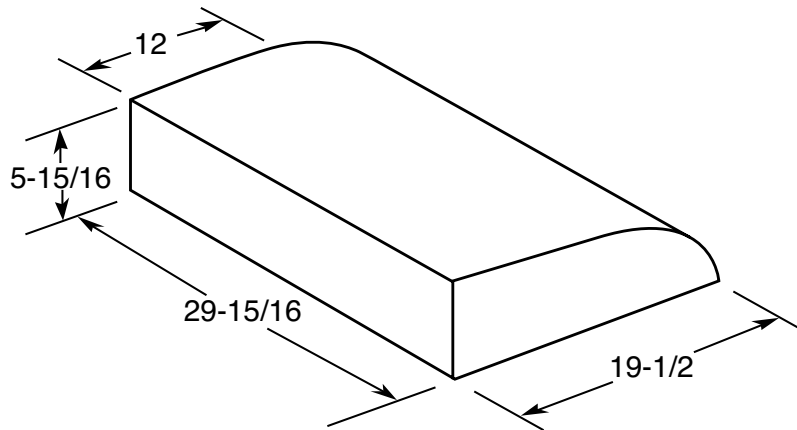

JVE40DT

GE® 30" ENERGY STAR® Qualified Ventilation Hood

Dimensions and Installation Information (in inches)

Amp Rating	
120V	1.0

WB02X11537 replacement grease filter and WB02X11000 replacement charcoal filter are available for additional cost. Call toll-free 800.626.2000.

JXHC1 Cord Kit: Allows a receptacle in the cabinet over the range to accommodate either an over-the-range microwave oven or a standard hood.

Installation Information: Before installing, consult installation instructions, packed with product, for current dimensional data.