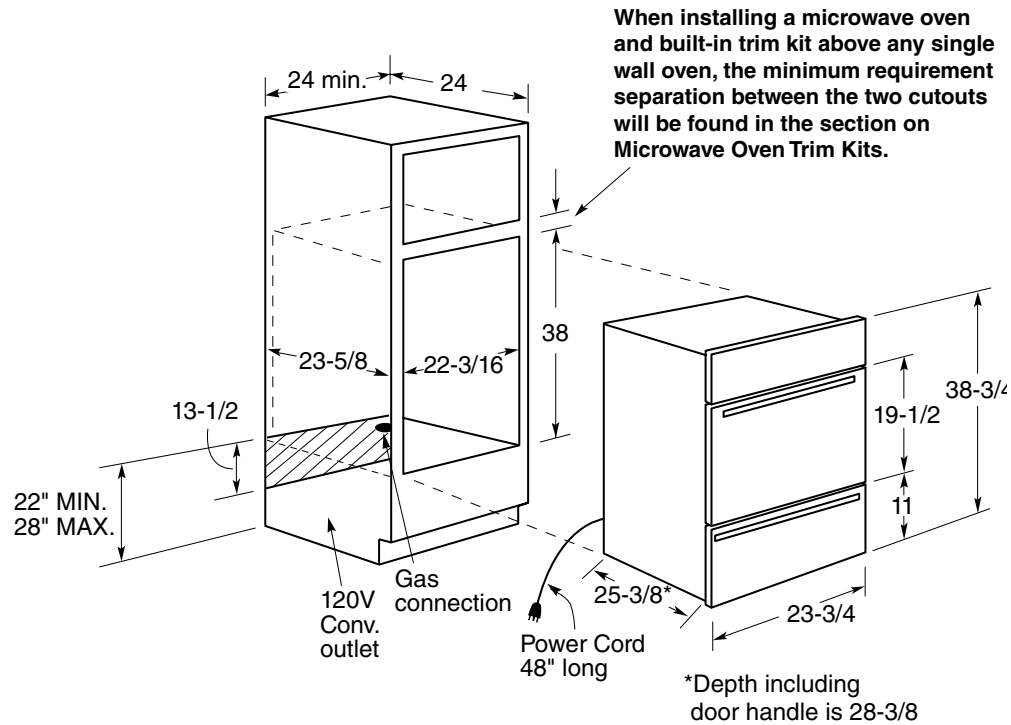

JGRP20SEN

GE® 24" Built-In Gas Oven

Dimensions and Installation Information (in inches)

Built-In Gas Ovens
Dimensions (in inches)

Installation Information: Before installing, consult installation instructions packed with product for current dimensional data.

Electrical Rating: 120V, 60Hz, 5A

Note: Cabinets installed adjacent to wall ovens must have an adhesion spec of at least 194° temperature rating.

imagination at work

For answers to your Monogram® or GE® appliance questions, visit our website at geappliances.com or call GE Answer Center® service, 800.626.2000.

JGRP20SEN

GE® 24" Built-In Gas Oven

Dimensions and Installation Information (in inches)

Features and Benefits

- Self-Clean Oven - Conveniently cleans oven cavity without the need for scrubbing
- Electronic Oven Controls - One-touch electronic pads are easy-to-use and allow for simple oven operation
- Clear View Window - Clear window makes monitoring food simple
- Interior Oven Light - Supplies light to make viewing the progress of cooking easy and convenient
- Two Oven Racks - Feature a durable construction to help accommodate any size or type of cookware
- Multiple Oven Rack Positions - Delivers flexibility and allows consumers to make the most of available oven capacity
- Model JGRP20SENS - Stainless steel