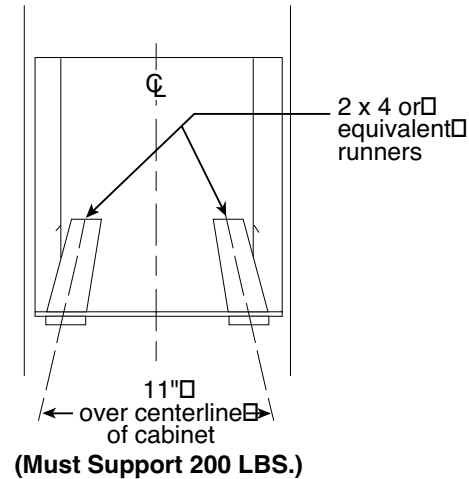

JGRP20SEN

GE® 24" Built-In Gas Oven

Dimensions and Installation Information (in inches)

Built-In Gas Ovens
Dimensions (in inches)

Installation Information: Before installing, consult installation instructions packed with product for current dimensional data.

Electrical Rating: 120V, 60Hz, 5A

Note: Cabinets installed adjacent to wall ovens must have an adhesion spec of at least 194° temperature rating.

imagination at work

For answers to your Monogram® or GE® appliance questions, visit our website at geappliances.com or call GE Answer Center® service, 800.626.2000.