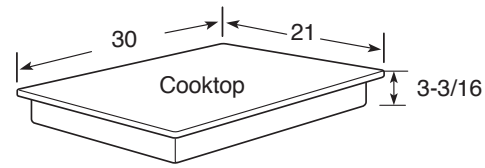

JGP329DET

GE 30" Built-In Gas Cooktop

DIMENSIONS AND INSTALLATION INFORMATION

AGA REQUIREMENT: All gas cooktop models require 7/16" free area below cooktop height to combustible material. Requires 18" minimum from countertop to adjacent overhead cabinets.

NOTE: If installing with a GE Profile™ Telescopic Downdraft System, consult both cooktop and downdraft installation instructions packed with product before installing. Cooktop gas/electric supply may need to be re-routed to install downdraft.

ELECTRICAL RATING: 120V, 60Hz, 5A

INSTALLATION WITH SINGLE WALL OVEN INFORMATION:

30" Gas Cooktops are approved for use over select GE 27" and 30" Wall Ovens and Warming Drawers. 30" and 36" Gas cooktops are approved for use over 30" Wall Ovens and Warming Drawers. Refer to cooktop and wall oven/warming drawer installation instructions packed with product for current dimensional data.

INSTALLATION INFORMATION: Before installing, consult installation instructions, packed with product, for current dimensional data.