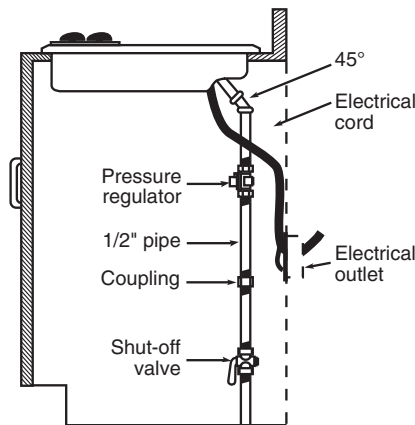

Gas Connection

Dimension and installation information are shown in inches.

For answers to your Monogram, GE Café™ Series, GE Profile™ Series or GE Appliances product questions, visit our website at geappliances.com or call GE Answer Center® Service, 800.626.2000.