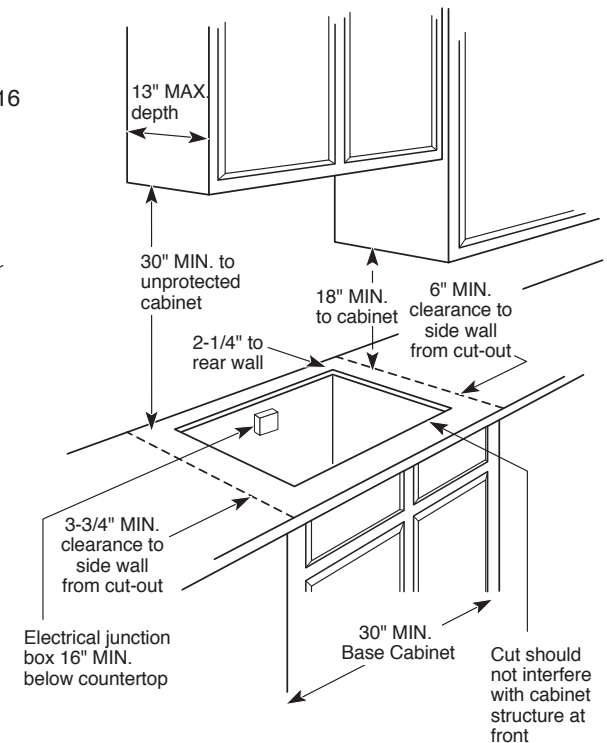

Gas Connection

Dimension and installation information are shown in inches.

For answers to your Monogram, GE Café™ Series, GE Profile™ Series or GE Appliances product questions, visit our website at geappliances.com or call GE Answer Center® Service, 800.626.2000.