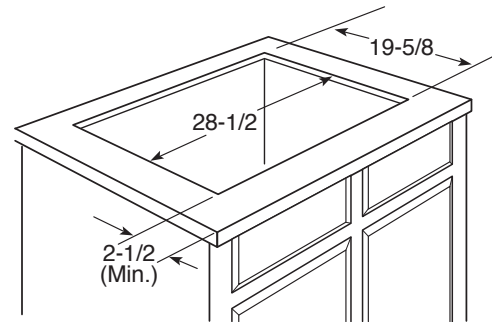

JGP329DET

GE 30" Built-In Gas Cooktop

DIMENSIONS AND INSTALLATION INFORMATION

AGA REQUIREMENT: All gas cooktop models require 7/16" free area below cooktop height to combustible material. Requires 18" minimum from countertop to adjacent overhead cabinets.

NOTE: If installing with a GE Profile™ Telescopic Downdraft System, consult both cooktop and downdraft installation instructions packed with product before installing. Cooktop gas/electric supply may need to be re-routed to install downdraft.

ELECTRICAL RATING: 120V, 60Hz, 5A

INSTALLATION WITH SINGLE WALL OVEN INFORMATION:

30" Gas Cooktops are approved for use over select GE 27" and 30" Wall Ovens and Warming Drawers. 30" and 36" Gas cooktops are approved for use over 30" Wall Ovens and Warming Drawers. Refer to cooktop and wall oven/warming drawer installation instructions packed with product for current dimensional data.

INSTALLATION INFORMATION: Before installing, consult installation instructions, packed with product, for current dimensional data.