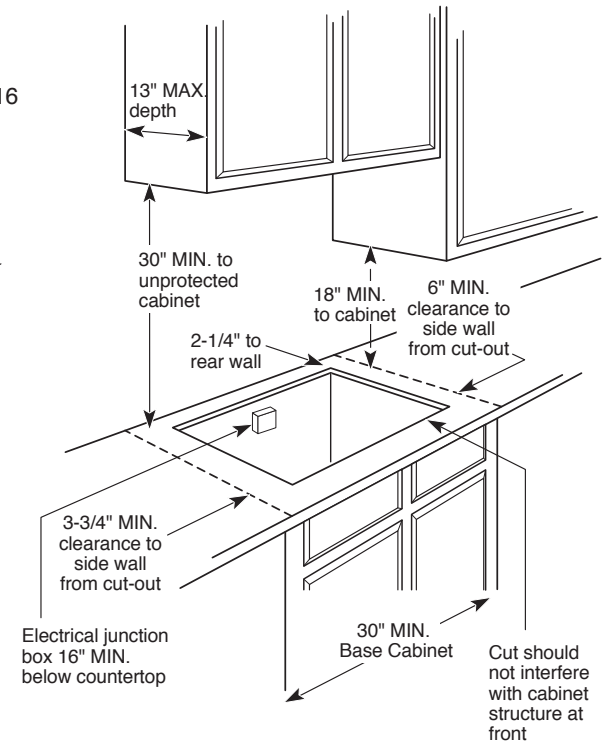

ELECTRICAL RATING: 120V, 60Hz, 5A

INSTALLATION WITH SINGLE WALL OVEN INFORMATION:

30" Gas Cooktops are approved for use over select GE 27" and 30" Wall Ovens and Warming Drawers. 30" and 36" Gas cooktops are approved for use over 30" Wall Ovens and Warming Drawers. Refer to cooktop and wall oven/warming drawer installation instructions packed with product for current dimensional data.

INSTALLATION INFORMATION: Before installing, consult installation instructions, packed with product, for current dimensional data.

Gas Connection

Dimension and installation information are shown in inches.