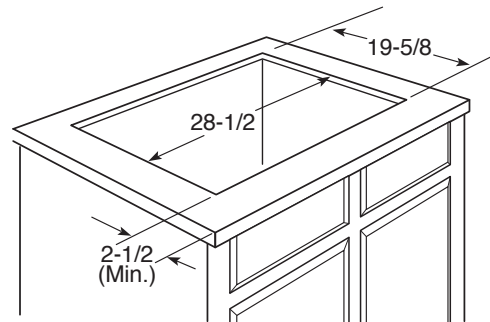

JGP333DET

GE 30" Built-In Gas Cooktop

DIMENSIONS AND INSTALLATION INFORMATION

AGA REQUIREMENT: All gas cooktop models require 7/16" free area below cooktop height to combustible material. Requires 18" minimum from countertop to adjacent overhead cabinets.

NOTE: If installing with a GE Profile™ Telescopic Downdraft System, consult both cooktop and downdraft installation instructions packed with product before installing. Cooktop gas/electric supply may need to be re-routed to install downdraft.

ELECTRICAL RATING: 120V, 60Hz, 5A

INSTALLATION WITH SINGLE WALL OVEN INFORMATION:

30" Gas Cooktops are approved for use over select GE 27" and 30" Wall Ovens and Warming Drawers. 30" and 36" Gas cooktops are approved for use over 30" Wall Ovens and Warming Drawers. Refer to cooktop and wall oven/warming drawer installation instructions packed with product for current dimensional data.

INSTALLATION INFORMATION: Before installing, consult installation instructions, packed with product, for current dimensional data.