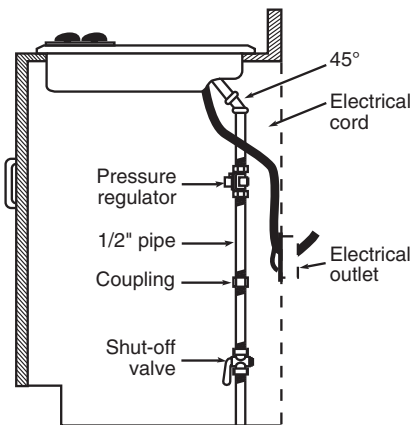

NOTE: If installing with a GE Profile™ Telescopic Downdraft System, consult both cooktop and downdraft installation instructions packed with product before installing. Cooktop gas/electric supply may need to be re-routed to install downdraft.

ELECTRICAL RATING: 120V, 60Hz, 5A

INSTALLATION WITH SINGLE WALL OVEN INFORMATION:

30" Gas Cooktops are approved for use over select GE 27" and 30" Wall Ovens and Warming Drawers. 30" and 36" Gas cooktops are approved for use over 30" Wall Ovens and Warming Drawers. Refer to cooktop and wall oven/warming drawer installation instructions packed with product for current dimensional data.

INSTALLATION INFORMATION: Before installing, consult installation instructions, packed with product, for current dimensional data.

Gas Connection

Dimension and installation information are shown in inches.