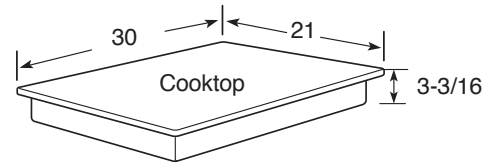

JGP333DET

GE 30" Built-In Gas Cooktop

DIMENSIONS AND INSTALLATION INFORMATION

AGA REQUIREMENT: All gas cooktop models require 7/16" free area below cooktop height to combustible material. Requires 18" minimum from countertop to adjacent overhead cabinets.

NOTE: If installing with a GE Profile™ Telescopic Downdraft System, consult both cooktop and downdraft installation instructions packed with product before installing. Cooktop gas/electric supply may need to be re-routed to install downdraft.

ELECTRICAL RATING: 120V, 60Hz, 5A

INSTALLATION WITH SINGLE WALL OVEN INFORMATION:

30" Gas Cooktops are approved for use over select GE 27" and 30" Wall Ovens and Warming Drawers. 30" and 36" Gas cooktops are approved for use over 30" Wall Ovens and Warming Drawers. Refer to cooktop and wall oven/warming drawer installation instructions packed with product for current dimensional data.

INSTALLATION INFORMATION: Before installing, consult installation instructions, packed with product, for current dimensional data.