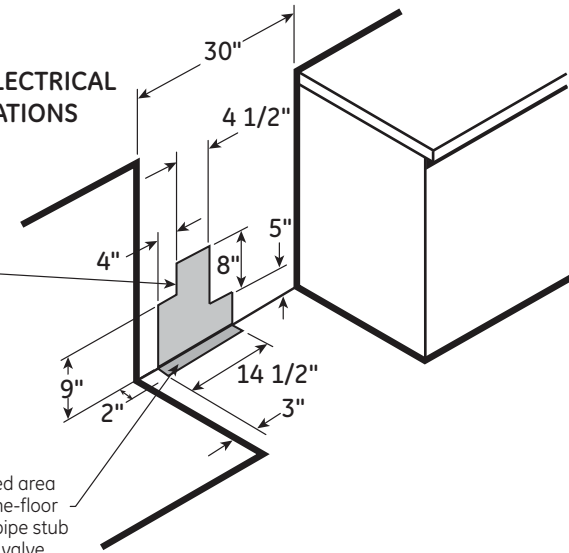

JGB450DEF

GE® Series 30" Free-Standing Gas Range

DIMENSIONS AND INSTALLATION INFORMATION (IN INCHES)

ELECTRICAL RATING: 120V, 60Hz, 15A

Installation Information: Before installing, consult installation instructions packed with product for current dimensional data.

GAS PIPE AND ELECTRICAL OUTLET LOCATIONS

Recommended area for 120V outlet on rear wall and area for through-the-wall connection of pipe stub and shut-off valve.

Recommended area for through-the-floor connection of pipe stub and shut-off valve.