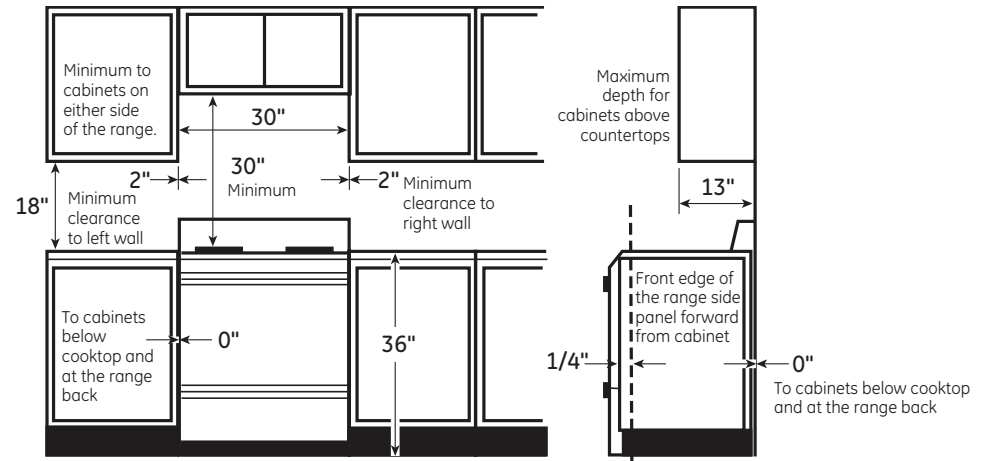

JGB450DEF

GE® Series 30" Free-Standing Gas Range

DIMENSIONS AND INSTALLATION INFORMATION (IN INCHES)

ELECTRICAL RATING: 120V, 60Hz, 15A

Installation Information: Before installing, consult installation instructions packed with product for current dimensional data.

GAS PIPE AND ELECTRICAL OUTLET LOCATIONS

Recommended area for 120V outlet on rear wall and area for through-the-wall connection of pipe stub and shut-off valve.

Recommended area for through-the-floor connection of pipe stub and shut-off valve.