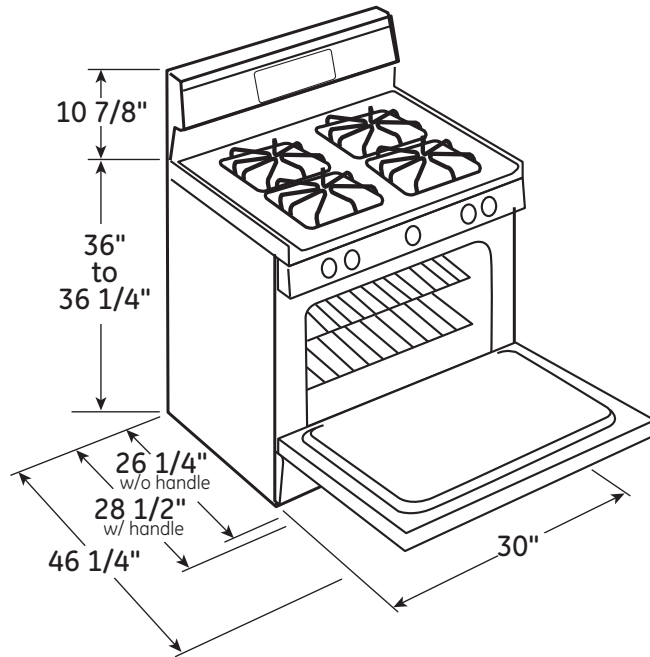

JGB450DEF

GE® Series 30" Free-Standing Gas Range

DIMENSIONS AND INSTALLATION INFORMATION (IN INCHES)

ELECTRICAL RATING: 120V, 60Hz, 15A

Installation Information: Before installing, consult installation instructions packed with product for current dimensional data.

GAS PIPE AND ELECTRICAL OUTLET LOCATIONS

Recommended area for 120V outlet on rear wall and area for through-the-wall connection of pipe stub and shut-off valve.

Recommended area for through-the-floor connection of pipe stub and shut-off valve.

Self-Clean Oven – Cleans the oven cavity without the need for scrubbing

Sealed Cooktop Burners – Contain spills and make cleaning quick and easy

4.8 cu. ft. Oven Capacity – Enough room to cook an entire meal at once