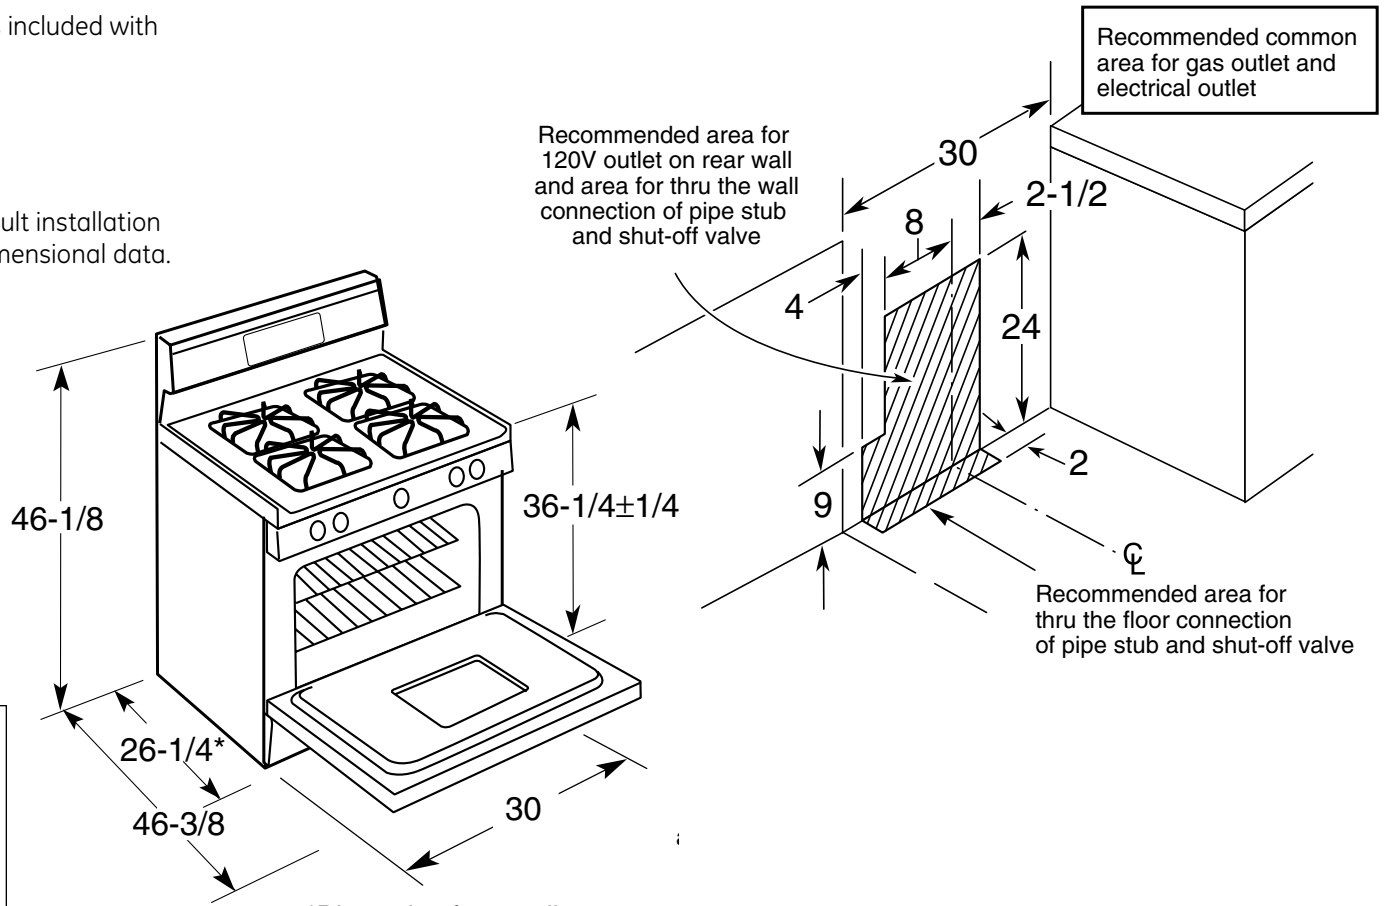

JGBS23DEM

GE® 30" Free-Standing Gas Range

Dimensions and Installation Information (in inches)

Factory set for Natural gas. A set of LP orifices is included with each range for LP conversion.

Gas Self-Clean Range Anti-Tip Bracket
(Part No. 205C1714P001)

Electrical Rating: 120V, 60Hz, 5A

Installation Information: Before installing, consult installation instructions packed with product for current dimensional data.

All 30" GE gas and electric range backguards are 30-7/8" wide.*

Note: 30" ranges conform to U.L. requirements for 0" spacing from adjacent walls below countertops. To reduce possible scorching of walls, engineering recommends a minimum of 1-1/2" spacing to allow for possible extended, high heat, no-load heating element operation.

*Except these models: JGBS07, JGBS04, JGBP90, all GE Profile free-standing electric and gas ranges
Fits most countertop backsplash applications. Consult Use & Care Manual for detailed installation instructions.

For answers to your Monogram®, GE Profile™ or GE® appliance questions, visit our website at ge.com or call GE Answer Center® service, 800.626.2000.

*Dimension from wall to front of closed door handle is 29".

imagination at work