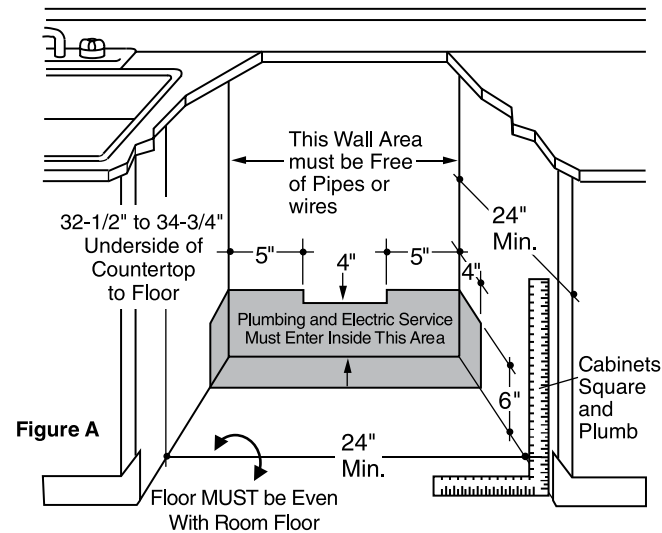

GLDT690D/GLDT696D

GE® Stainless Steel Interior Dishwasher with Hidden Controls

Dimensions and Installation Information (in inches)

Electrical Rating

Voltage AC.....	120
Hertz.....	60
Total connected load amperage.....	6.7
Calrod® heater watts max.....	650

For use on adequately wired 120-volt, 15-amp circuit having 2-wire service with a separate ground wire. This appliance must be grounded for safe operation.

- The rough cabinet opening must be at least 24" deep, 24" wide and approximately 32-1/2" to 34-3/4" high from floor to underside of the countertop.