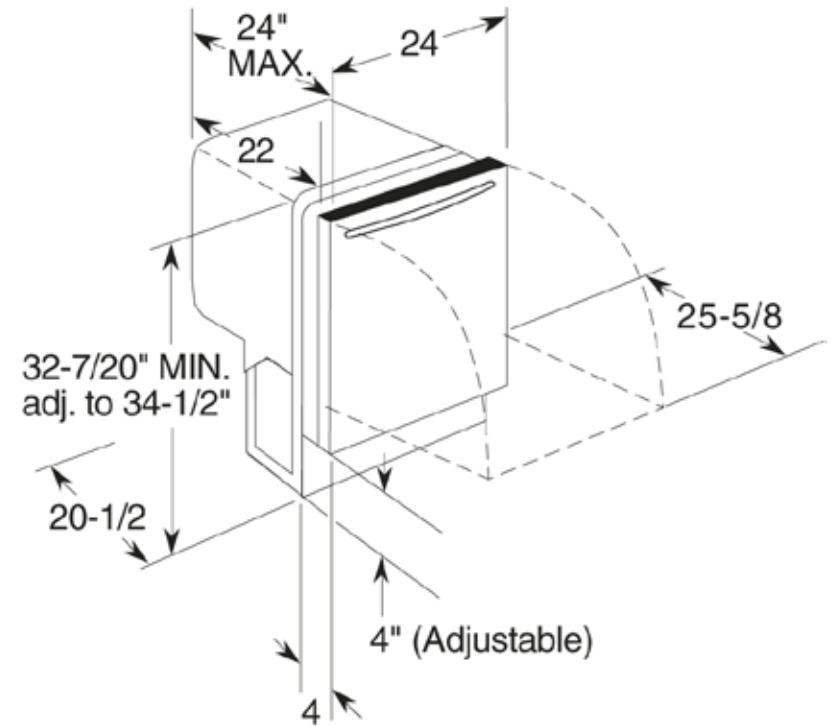

imagination at work

Listed by Underwriters Laboratories

As an ENERGY STAR® partner, GE has determined that this product meets the ENERGY STAR guidelines for energy efficiency.