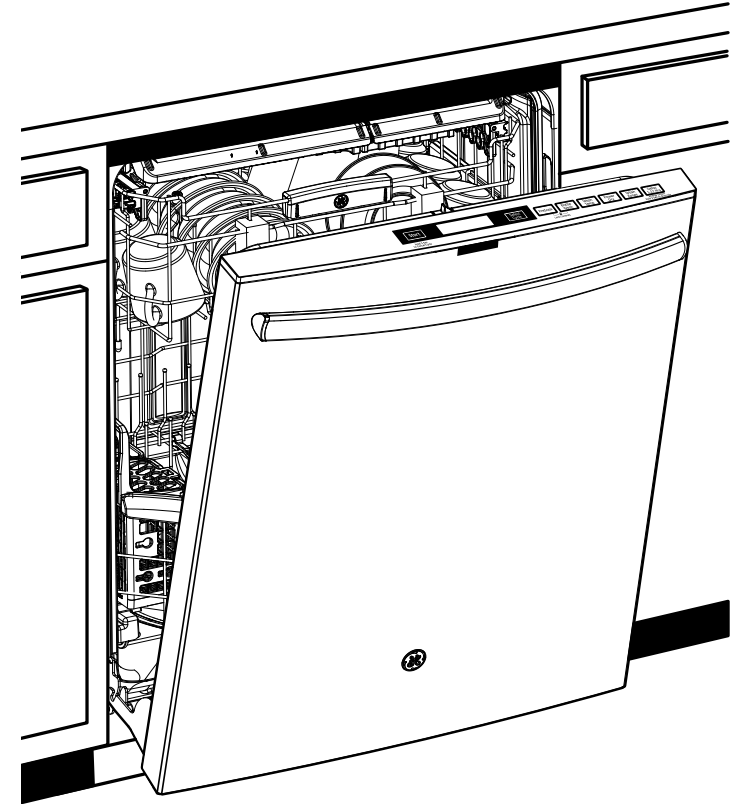

PDT760SSF

GE Profile™ Series Stainless Steel Interior Dishwasher with Hidden Controls

Features and Benefits

- Full stainless steel interior - Enjoy an attractive appearance and long-lasting durability
- GE's most advanced wash system with 102 cleaning jets - Achieve the ultimate clean from an industry-leading number of jets that deliver complete washing coverage to every corner of the dishwasher
- Reversing Quad Blade Wash Arm - Dishes come out impressively clean thanks to this revolutionary lower wash arm, with 25 spray jets reversing direction to hit items from every angle
- Bottle Wash Jets - Hard-to-reach areas inside tall items get completely clean with four dedicated jets integrated into the upper rack that shower water deep inside for the ultimate clean
- Side Jets - Cascading water fills the dishwasher while hydrating soils
- Full-Extension, Smooth-Glide, Adjustable Third Rack - Functions as a utensil drawer for cleaning of an entire flatware collection, along with carving knives, soup ladles, tongs and other cooking/serving tools
- Model PDT760SSFSS - Stainless steel

imagination at work