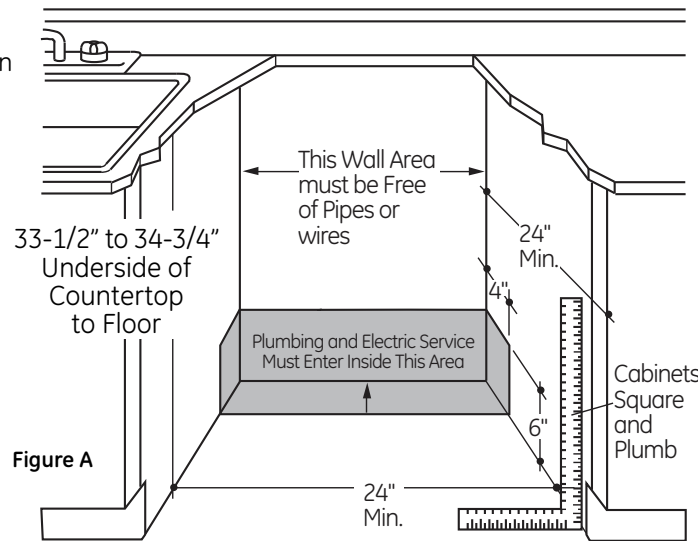

PDT760SSF

GE Profile™ Series Stainless Steel Interior Dishwasher with Hidden Controls

Dimensions and Installation Information (in inches)

Electrical Rating

Voltage AC.....	120
Hertz.....	60
Total connected load amperage.....	9.0
Calrod® heater watts max.....	1000

For use on adequately wired 120-volt, 15-amp circuit having 2-wire service with a separate ground wire. This appliance must be grounded for safe operation.

Installation Information: Before installing, consult installation instructions packed with product for current dimensional data.

† Add 1/2" for deepest part of contour door and allow an additional 2" for the handle on PDT760SSFSS.