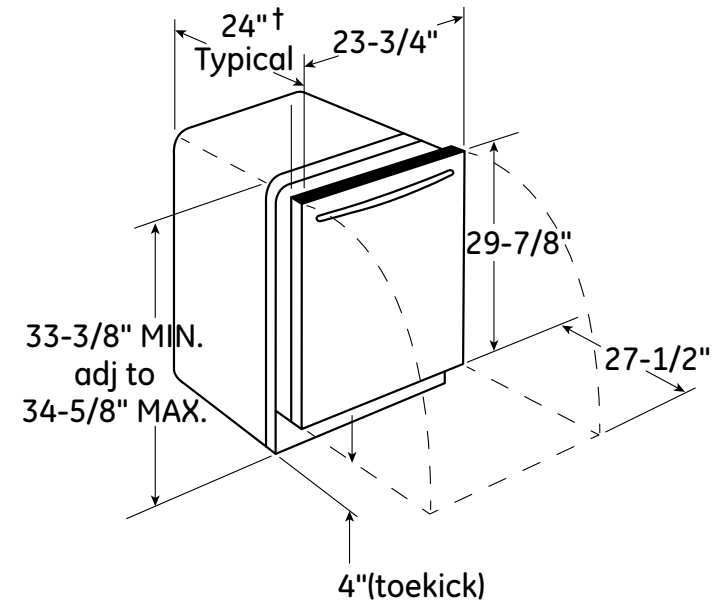

### Dimensions and Installation Information (in inches)

**Installation Information:** Before installing, consult installation instructions packed with product for current dimensional data.

† Add 1/2" for deepest part of contour door and allow an additional 2" for the handle on PDT760SSFSS.

- The rough cabinet opening must be at least 24" deep, 24" wide and approximately 34-1/2" high from floor to underside of the countertop.