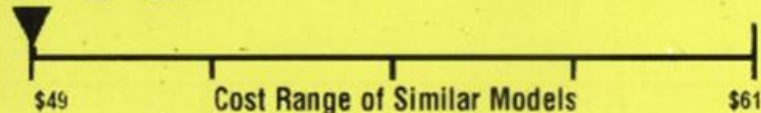

# ENERGYGUIDE

Refrigerator Freezer

- Automatic Defrost
- Bottom-Mounted Freezer
- Without Through-the-Door Ice

General Electric

Model(s): GNE22GGE  
GNE22GME GNE22GSE  
Capacity: 22.1 Cubic Feet

## Estimated Yearly Operating Cost

**\$49**

**464** kWh

Estimated Yearly Electricity Use

Your cost will depend on your utility rates and use.

- Cost range based only on models of similar capacity with automatic defrost, bottom-mounted freezer, and without through-the-door-ice.
- Estimated operating cost based on a 2007 national average electricity cost of 10.65 cents per kWh.
- For more information visit [www.ftc.gov/appliances](http://www.ftc.gov/appliances)