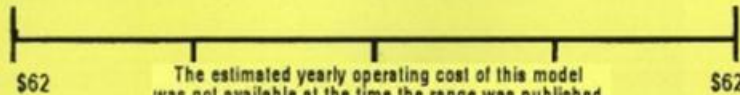

Model(s): GDE23ESE

GDE23ETE

Capacity: 23.1 Cubic Feet

Estimated Yearly Operating Cost

\$50

Cost Range of Similar Models

467 kWh

Estimated Yearly Electricity Use