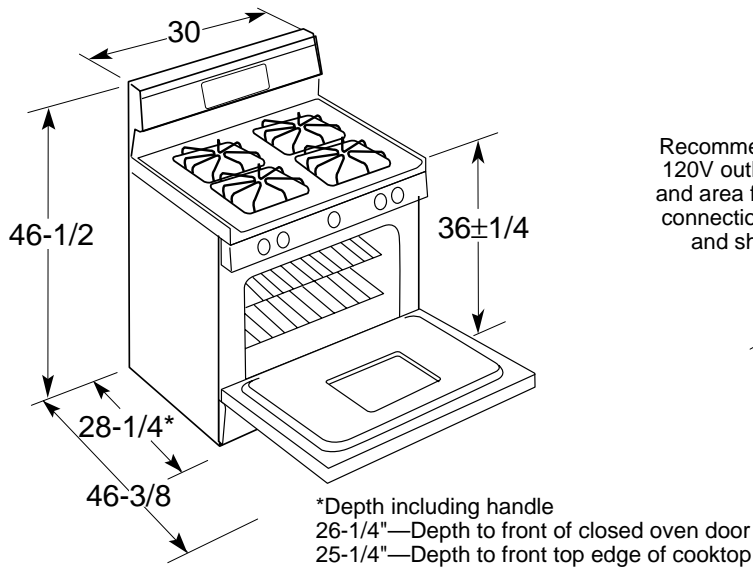

GE Appliances

JGBP27BEAAD—GE Spectra™ 30" Free-Standing XL44™ Gas Range

Dimensions (in inches) and Installation Information

Optional Gas Range Accessory Drip Pans for Sealed and Standard Burner Models
(Available at additional cost)
To order these accessory drip pans, call toll-free 800-848-7722.

All GE ranges are equipped with an Anti-Tip device. The installation of this device is an important, required step in the installation of the range.

GE Appliances

JGBP27BEAAD—GE Spectra™ 30" Free-Standing XL4™ Gas Range

Features and Benefits

- Extra-Large 4.4 cu. ft. Self-Cleaning Oven
- One-Piece Upswept Porcelain-Enameled Cooktop
- Sealed Cooktop Burners
- (4) 9,500/850 BTU Sealed Cooktop Burners
- Black Standard Porcelain-Steel Square Grates
- Electronic Pilotless Ignition System
- QuickSet II Oven Controls
- Electronic Clock and Timer
- In-Oven Broiling
- Extra-Large Broiler Pan with Grid
- 2 Oven Racks / 6 Embossed Rack Positions
- Black Frameless Solid Glass Oven Door
- Designer-Style Handle
- Porcelain-Enameled Scratch-Resistant Backguard
- Optional Accessory One-Piece Drip Pan Available at Additional Cost
- Model JGBP27BEAWH—White
- Model JGBP27BEAAD—Almond