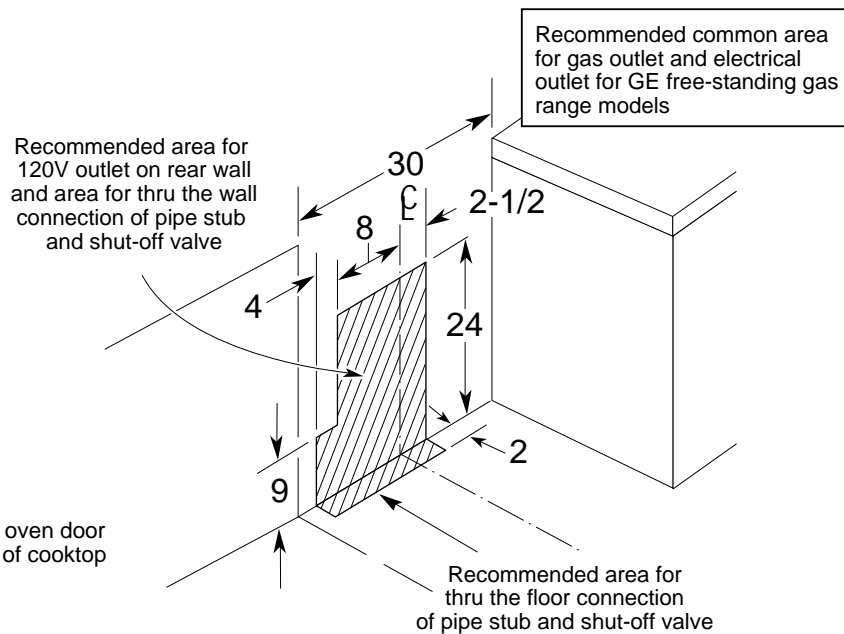

GE Appliances

JGBP27BEAAD—GE Spectra™ 30" Free-Standing XL44™ Gas Range

Dimensions (in inches) and Installation Information

Optional Gas Range Accessory Drip Pans for Sealed and Standard Burner Models
(Available at additional cost)
To order these accessory drip pans, call toll-free 800-848-7722.

Electrical Rating: 120V, 60Hz, 5A

Installation Information: Before installing, consult installation instructions packed with product for current dimensional data.

For answers to your Monogram®, GE Profile Performance Series™, GE Profile™ or GE appliance questions, call GE Answer Center® service, 800.626.2000.

All GE ranges are equipped with an Anti-Tip device. The installation of this device is an important, required step in the installation of the range.

GE Appliances

JGBP27BEAAD—GE Spectra™ 30" Free-Standing XL4™ Gas Range

Features and Benefits

- Extra-Large 4.4 cu. ft. Self-Cleaning Oven
- One-Piece Upswept Porcelain-Enameled Cooktop
- Sealed Cooktop Burners
- (4) 9,500/850 BTU Sealed Cooktop Burners
- Black Standard Porcelain-Steel Square Grates
- Electronic Pilotless Ignition System
- QuickSet II Oven Controls
- Electronic Clock and Timer
- In-Oven Broiling
- Extra-Large Broiler Pan with Grid
- 2 Oven Racks / 6 Embossed Rack Positions
- Black Frameless Solid Glass Oven Door
- Designer-Style Handle
- Porcelain-Enameled Scratch-Resistant Backguard
- Optional Accessory One-Piece Drip Pan Available at Additional Cost
- Model JGBP27BEAWH—White
- Model JGBP27BEAAD—Almond