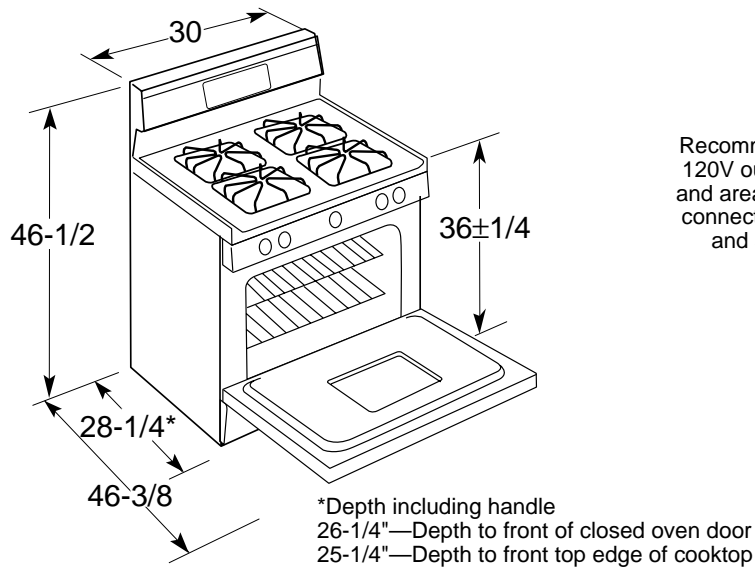

GE Appliances

JGBP30AEAAA—GE Spectra™ 30" Free-Standing XL44™ Gas Range

Dimensions (in inches) and Installation Information

Optional Gas Range Accessory Drip Pans for Sealed and Standard Burner Models
(Available at additional cost)
To order these accessory drip pans, call toll-free 800-848-7722

Optional Gas Range Wok Accessory
(Available at additional cost)
JXWK—Wok accessory sits on top of burner grate to hold a **round-bottom** wok.

Electrical Rating: 120V, 60Hz, 5A

Installation Information: Before installing, consult installation instructions packed with product for current dimensional data.

GE Appliances

JGBP30AEAAA—GE Spectra™ 30" Free-Standing XL44™ Gas Range

Features and Benefits

- Extra-Large 4.4 cu. ft. Capacity Self-Cleaning Oven
- One-Piece Upswept Porcelain-Enameled Cooktop
- Sealed Cooktop Burners
- (1) 12,000/1,000 BTU Maximum Output Burner
- (1) 5,000/600 BTU Simmer Burner
- (2) 9,500/850 BTU All-Purpose Sealed Burners
- TrueTemp™ System
- SmartLogic™ Electronic Controls
- QuickSet III Oven Controls
- Deluxe Porcelain-Steel Square Grates
- Porcelain-Enameled One-Piece Drip Pans
- Electronic Pilotless Ignition System
- Electronic Clock and Timer
- In-Oven Broiling with Extra-Large Broiler Pan with Grid
- 2 Oven Racks / 6 Embossed Rack Positions
- Removable Frameless Glass Oven Door with Big View Window
- Designer-Style Handle
- Porcelain-Enameled Scratch-Resistant Backguard
- Storage Drawer
- Model JGBP30WEAWW - White on white
- Model JGBP30AEAAA - Almond on almond
- Model JGBP30BEAWH - White
- Model JGBP30BEAAD - Almond