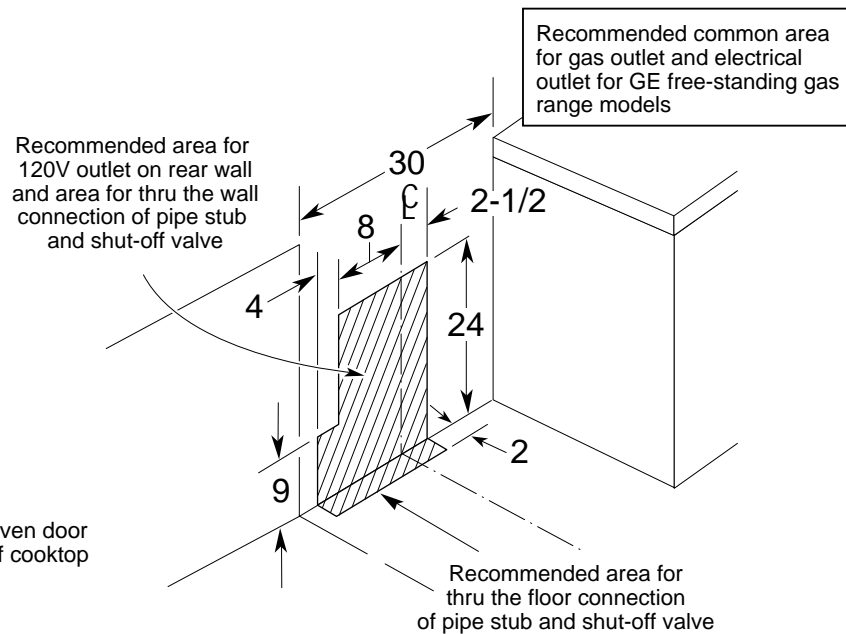

GE Appliances

JGBP30AEAAA—GE Spectra™ 30" Free-Standing XL44™ Gas Range

Dimensions (in inches) and Installation Information

Optional Gas Range Accessory Drip Pans for Sealed and Standard Burner Models
(Available at additional cost)
To order these accessory drip pans, call toll-free 800-848-7722

Optional Gas Range Wok Accessory
(Available at additional cost)
JXWK—Wok accessory sits on top of burner grate to hold a **round-bottom** wok.

Electrical Rating: 120V, 60Hz, 5A

Installation Information: Before installing, consult installation instructions packed with product for current dimensional data.

GE Appliances

JGBP30AEAAA—GE Spectra™ 30" Free-Standing XL44™ Gas Range

Features and Benefits

- Extra-Large 4.4 cu. ft. Capacity Self-Cleaning Oven
- One-Piece Upswept Porcelain-Enameled Cooktop
- Sealed Cooktop Burners
- (1) 12,000/1,000 BTU Maximum Output Burner
- (1) 5,000/600 BTU Simmer Burner
- (2) 9,500/850 BTU All-Purpose Sealed Burners
- TrueTemp™ System
- SmartLogic™ Electronic Controls
- QuickSet III Oven Controls
- Deluxe Porcelain-Steel Square Grates
- Porcelain-Enameled One-Piece Drip Pans
- Electronic Pilotless Ignition System
- Electronic Clock and Timer
- In-Oven Broiling with Extra-Large Broiler Pan with Grid
- 2 Oven Racks / 6 Embossed Rack Positions
- Removable Frameless Glass Oven Door with Big View Window
- Designer-Style Handle
- Porcelain-Enameled Scratch-Resistant Backguard
- Storage Drawer
- Model JGBP30WEAWW - White on white
- Model JGBP30AEAAA - Almond on almond
- Model JGBP30BEAWH - White
- Model JGBP30BEAAD - Almond