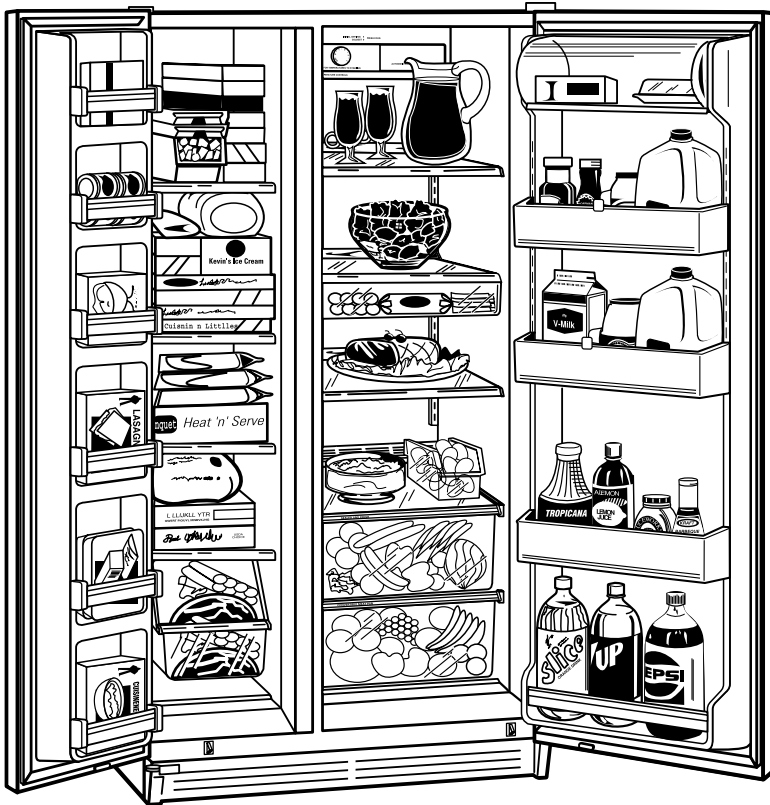

If installed against a wall, allow clearance of 11-1/4" on freezer side to remove ice bin.

To remove fresh food pans, remove door bins.
10-1/2" Clearances required to remove fresh food full-size pan without disassembling.

Listed by Underwriters Laboratories

EnergySmart

Today's GE refrigerators use about 50% as much energy as refrigerator models made in 1980.

GE Appliances

TFX25ZRBWW—"Z" Series Side-by-Side Refrigerator

Features and Benefits

- 25.2 cu. ft. Capacity (Fresh Food 15.92 cu. ft. / Freezer 9.32 cu. ft.)
- LightTouch! Dispenser Delivers Chilled Water, Cubed and Crushed Ice through the Door
- Adjustable Humidity Vegetable/Fruit Crispers
- Adjustable Temperature Meat Pan
- Snack Pan
- 3 Adjustable, Spill Proof Glass Fresh Food Cabinet Shelves
- 4 Fresh Food Door Shelves (2 Adjustable Gallon Door Bins)
- Dairy Compartment with Butter Dish
- Utility Bin
- 3 Adjustable Wire Everwhite Freezer Shelves
- 1 Clear Sliding Freezer Storage Bin
- 5 Freezer Door Shelves
- Quiet Package
- Color-Matched Deluxe Door Handles
- Model TFX25ZRBWW—White on White
- Model TFX25ZRB BB—Black on Black
- Model TFX25ZRBAA—Almond on Almond