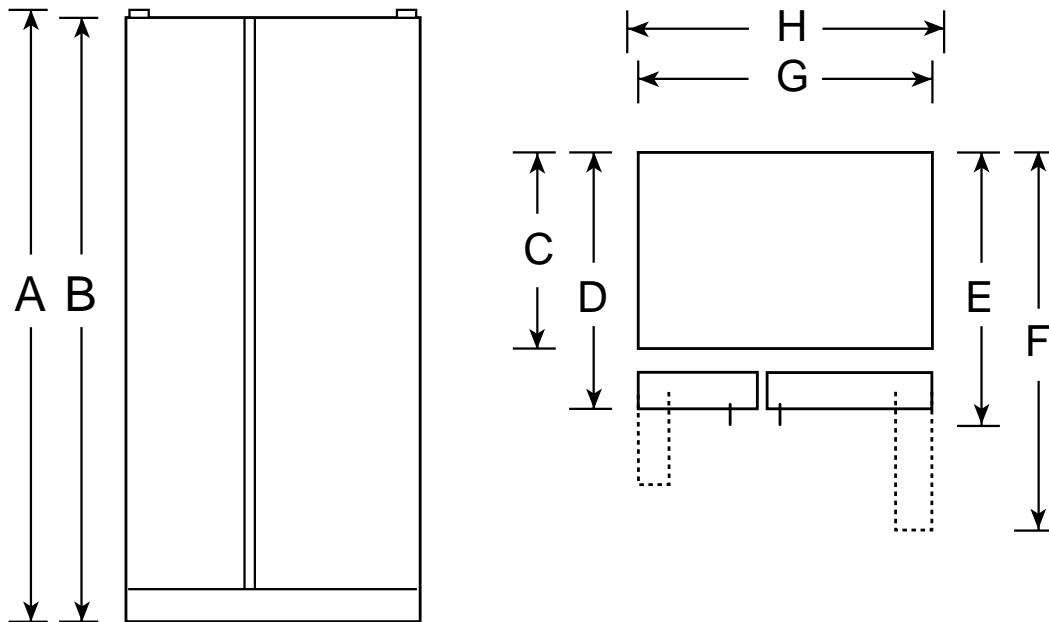

GE Appliances

TFX25ZRBWW—"Z" Series Side-by-Side Refrigerator

Dimensions (in inches)

Note: If the doors cannot be fully opened because of an obstruction or a wall on either side, a door stop should be provided to prevent door or wall damage. If the doors cannot be opened at least 90 degrees, access to the drawers is limited.

Overall Dimensions	Height with hinge (in.) A	69-3/4
	Height without hinge (in.) B	68-3/4
	Depth without Doors (in.) C	28
	Depth with Doors (in.) D	30-1/4
	Depth plus Handle with Doors Closed (in.) E	32-1/2
	Depth with Doors open 90° (in.) F	49-3/4
	Width with Doors Closed (in.) G	35-3/4
Air Clearances	Width with Doors open 90° Less Door Handle(in.) H	36-1/8
	Each side (in.)	3/4"
	Top (in.)	1
	Back (in.)	1

If installed against a wall, allow clearance of 11-1/4" on freezer side to remove ice bin.

To remove fresh food pans, remove door bins.
10-1/2" Clearances required to remove fresh food full-size pan without disassembling.