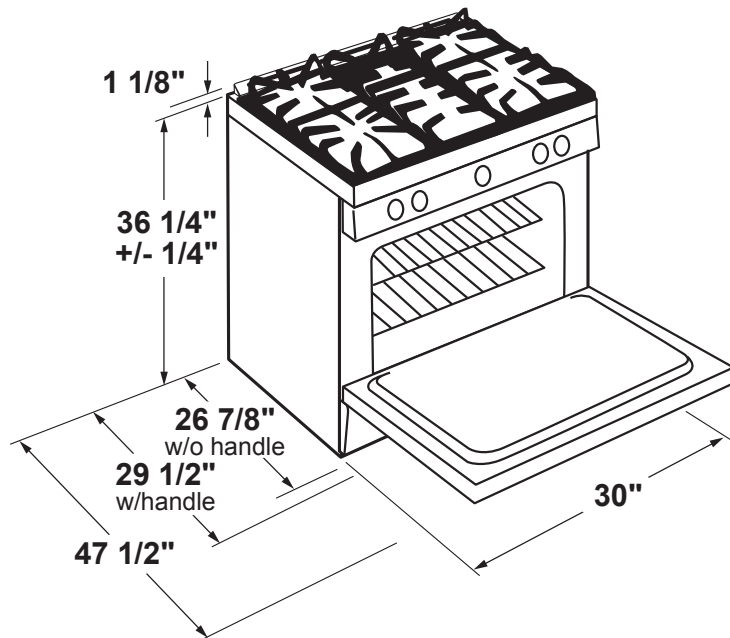

CGS986EEL/SEL

GE Café™ Series 30" Slide-In Front Control Range with Warming Drawer

DIMENSIONS AND INSTALLATION INFORMATION (IN INCHES)

ELECTRICAL REQUIREMENTS: 120v; 60Hz, 15A

INSTALLATION INFORMATION: Before installing, consult installation instructions packed with product for current dimensional data.

For all installations, install the required rear trim to back of range with 4 screws provided.