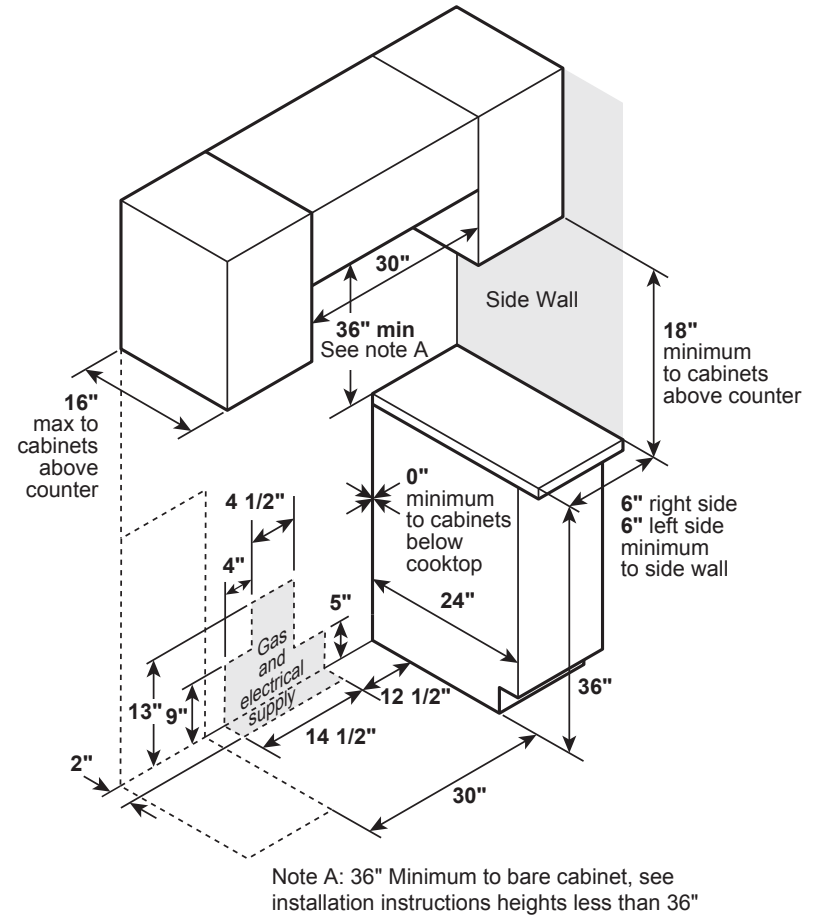

GAS PIPE AND ELECTRICAL OUTLET LOCATIONS

For answers to your Monogram, GE Café™ Series, GE Profile™ Series or GE Appliances product questions, visit our website at geappliances.com or call GE Answer Center® Service, 800.626.2000.