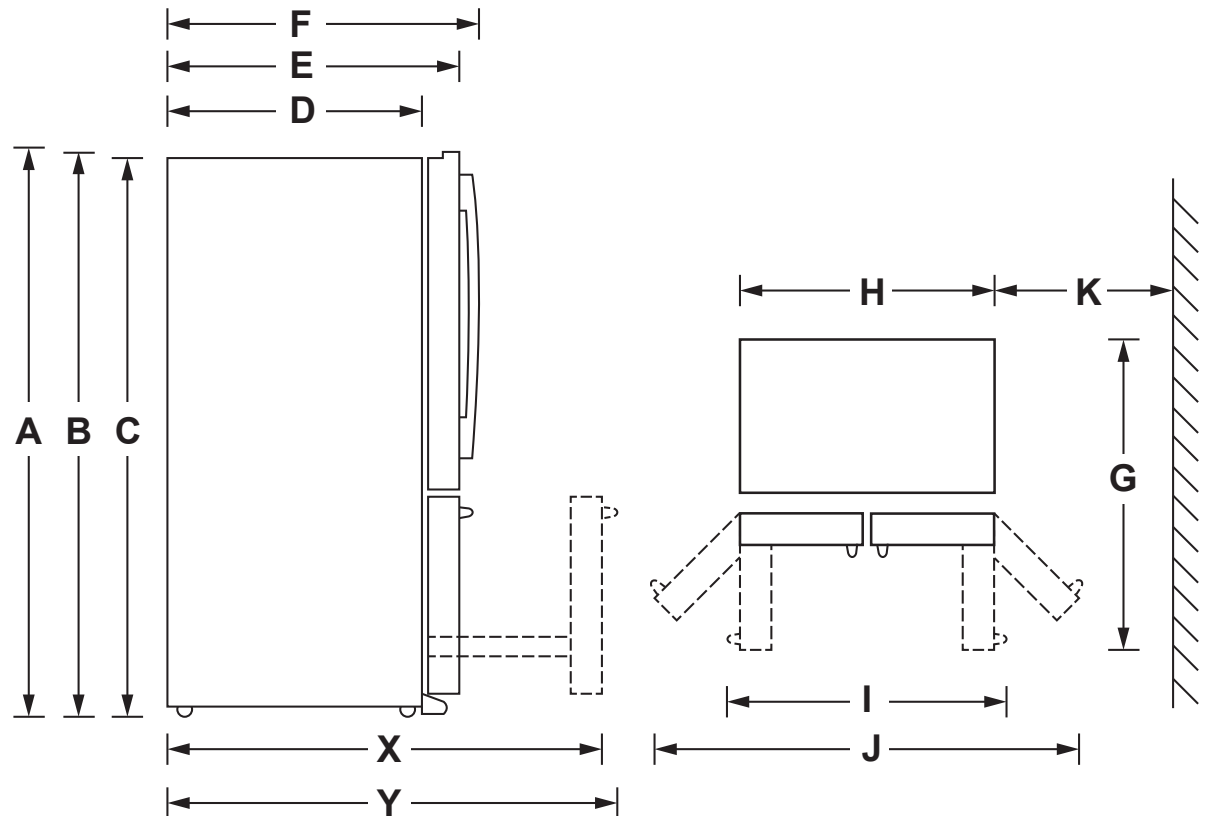

CYE22USH/UEL

GE Café™ Series ENERGY STAR® 22.2 Cu. Ft. Counter-Depth French-Door Refrigerator with Keurig® K-Cup® Brewing System

DIMENSIONS AND INSTALLATION INFORMATION (IN INCHES)

Height to top of door (in.) A	70-1/2
Height to top of hinge (in.) B	69-7/8
Height to top of case (in.) C	69
Case depth without door (in.) D**	24-3/8
Case depth less door handle (in.) E**	30-1/4*
Case depth with door handle (in.) F**	31-1/4
Depth with fresh food door open 90° (in.) G**	43-3/8
Width (in.) H	35-3/4
Width with door open 90° with door handle (in.) I	44-3/4
Width with doors open fully (in.) J	67
Min distance between side of case and wall, in either direction, to allow doors to open fully (in.) K	16-1/8
Depth with FZ door completely open (w/o handle) (in.) X	44-3/4
Depth with FZ door completely open (w/ handle) (in.) Y	46-1/4

*Includes hot water knob.

**Water hookup fits in back air clearance when calculating installation depth.

For answers to your Monogram, GE Café™ Series, GE Profile™ Series or GE Appliances product questions, visit our website at geappliances.com or call GE Answer Center® Service, 800.626.2000.