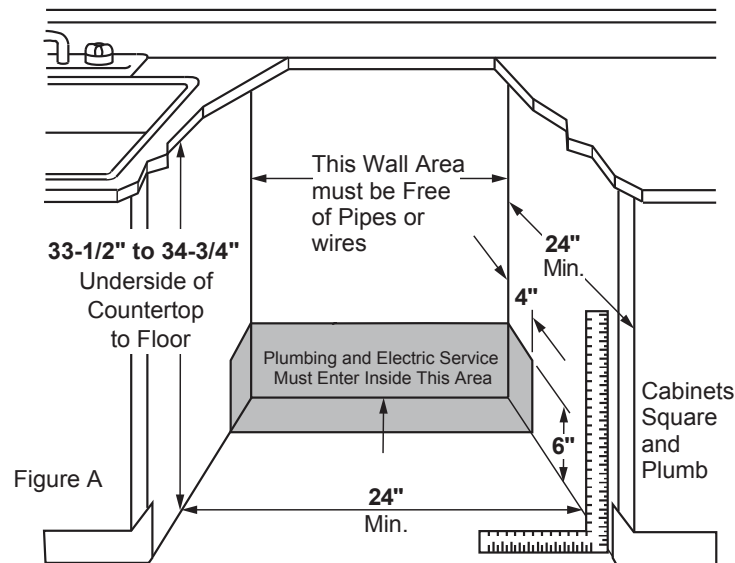

GDF610PGJ/PMJ/PSJ

GE Appliances Dishwasher with Front Controls

DIMENSIONS AND INSTALLATION INFORMATION (IN INCHES)

ELECTRICAL RATING

Voltage AC.....	120
Hertz.....	60
Total connected load amperage.....	7.1
Calrod® heater watts max.....	415/800

For use on adequately wired 120-volt, 15-amp circuit having 2-wire service with a separate ground wire. This appliance must be grounded for safe operation.

INSTALLATION INFORMATION: Before installing, consult installation instructions packed with product for current dimensional data.