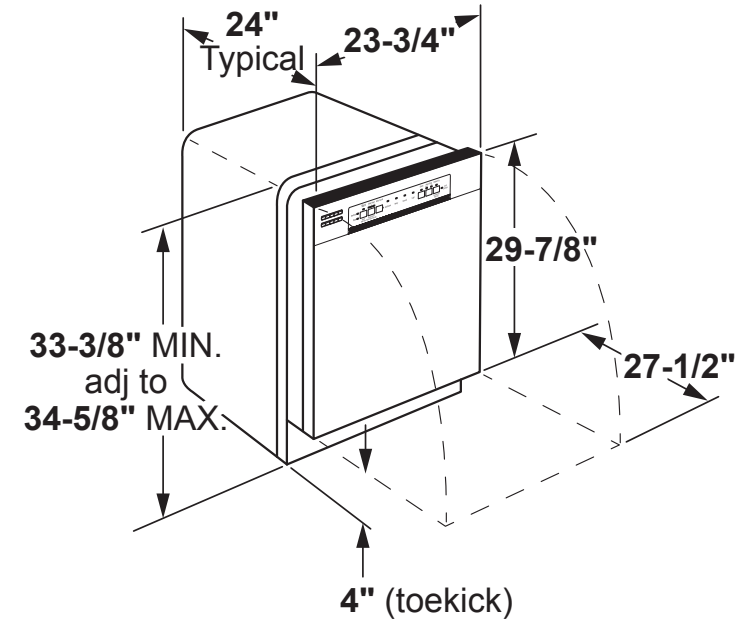

GDF610PGJ/PMJ/PSJ

GE Appliances Dishwasher with Front Controls

DIMENSIONS AND INSTALLATION INFORMATION (IN INCHES)

ELECTRICAL RATING

Voltage AC.....	120
Hertz.....	60
Total connected load amperage.....	7.1
Calrod® heater watts max.....	415/800

For use on adequately wired 120-volt, 15-amp circuit having 2-wire service with a separate ground wire. This appliance must be grounded for safe operation.

INSTALLATION INFORMATION: Before installing, consult installation instructions packed with product for current dimensional data.