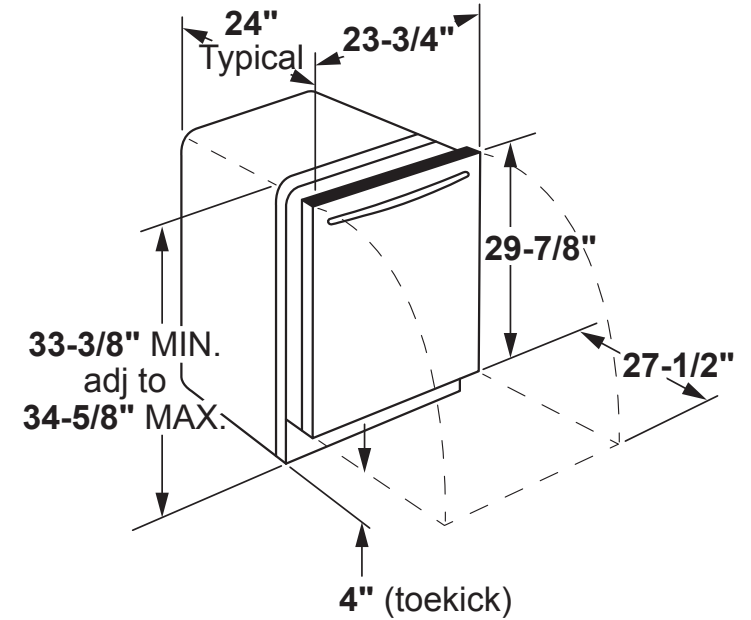

GDT545PGJ/PSJ/PFJ

GE® Dishwasher with Hidden Controls

DIMENSIONS AND INSTALLATION INFORMATION (IN INCHES)

ELECTRICAL RATING

Voltage AC.....	120
Hertz.....	60
Total connected load amperage.....	7.1
Calrod® heater watts max.....	415/800

For use on adequately wired 120-volt, 15-amp circuit having 2-wire service with a separate ground wire. This appliance must be grounded for safe operation.

INSTALLATION INFORMATION: Before installing, consult installation instructions packed with product for current dimensional data.