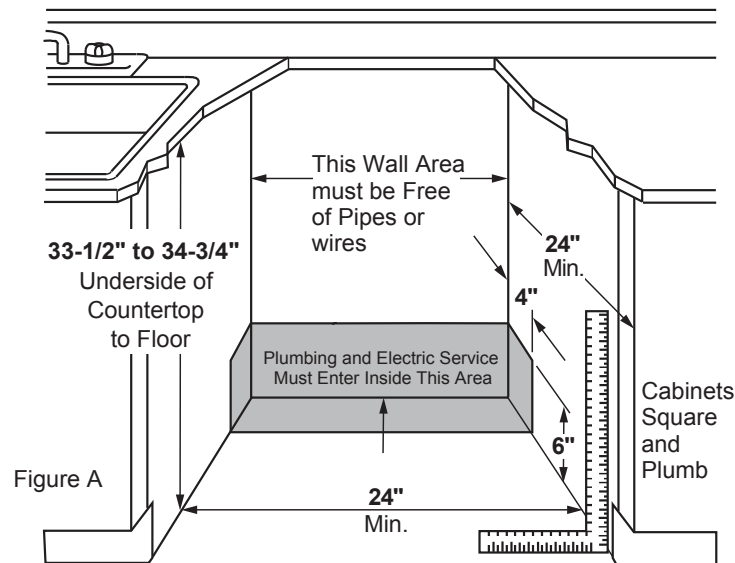

GDT545PGJ/PSJ/PFJ

GE® Dishwasher with Hidden Controls

DIMENSIONS AND INSTALLATION INFORMATION (IN INCHES)

ELECTRICAL RATING

Voltage AC.....	120
Hertz.....	60
Total connected load amperage.....	7.1
Calrod® heater watts max.....	415/800

For use on adequately wired 120-volt, 15-amp circuit having 2-wire service with a separate ground wire. This appliance must be grounded for safe operation.

INSTALLATION INFORMATION: Before installing, consult installation instructions packed with product for current dimensional data.