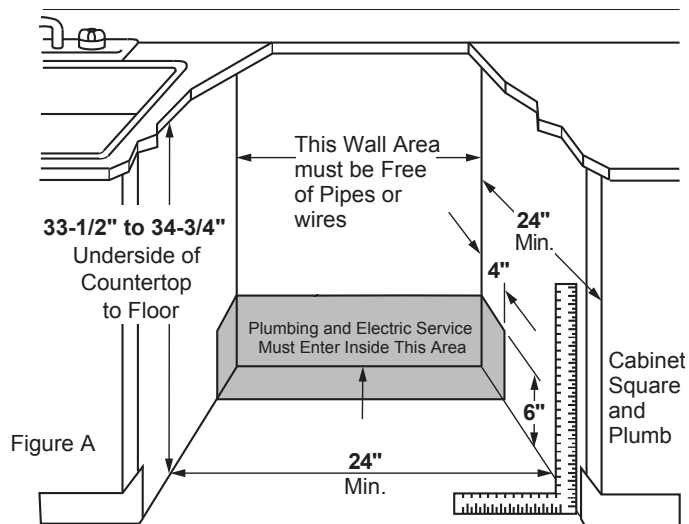

GDT550PGR/PMR/PYR

GE® Plastic Interior Dishwasher with Top Controls

DIMENSIONS AND INSTALLATION INFORMATION (IN INCHES)

ELECTRICAL RATING

Voltage AC.....	120
Hertz.....	60
Total connected load amperage	6.6
Calrod® heater watts.....	800/500

For use on adequately wired 120-volt, 15-amp circuit having 2-wire service with a separate ground wire. This appliance must be grounded for safe operation.

INSTALLATION INFORMATION: Before installing, consult installation instructions packed with product for current dimensional data.