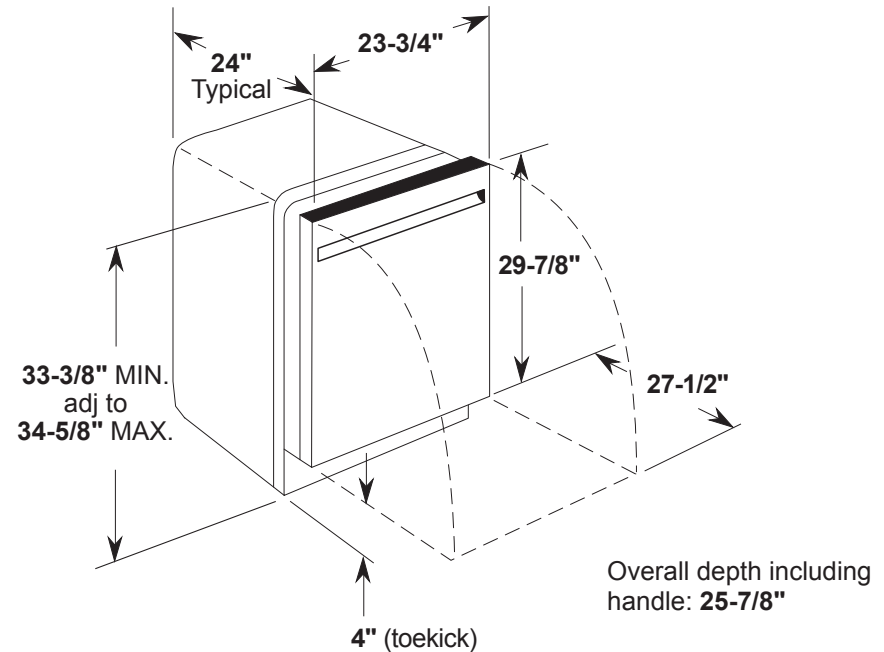

GDT550PGR/PMR/PYR

GE® Plastic Interior Dishwasher with Top Controls

DIMENSIONS AND INSTALLATION INFORMATION (IN INCHES)

ELECTRICAL RATING

Voltage AC.....	120
Hertz.....	60
Total connected load amperage	6.6
Calrod® heater watts.....	800/500

For use on adequately wired 120-volt, 15-amp circuit having 2-wire service with a separate ground wire. This appliance must be grounded for safe operation.

INSTALLATION INFORMATION: Before installing, consult installation instructions packed with product for current dimensional data.