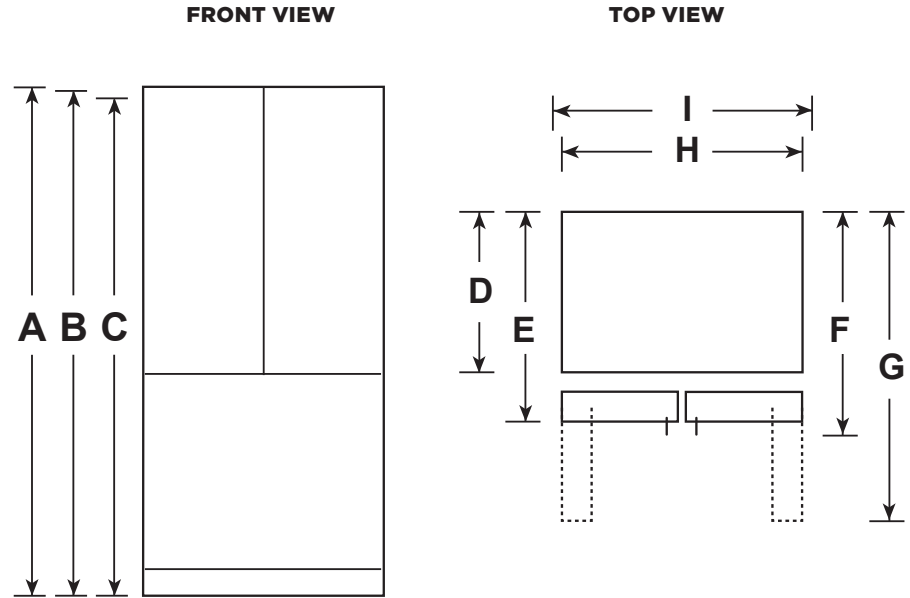

## DIMENSIONS AND INSTALLATION INFORMATION (IN INCHES)

OVERALL DIMENSIONS	Height to top of door (in.) A	69-7/8
	Height to top of hinge (in.) B	69-3/4
	Height to top of case (in.) C	68-5/8
	Case depth without door (in.) D	30-5/8
	Case depth less door handle (in.) E	35
	Case depth with door handle (in.) F	37-1/2
	Depth with fresh food door open 90° (in.) G	47-3/4
	Width (in.) H	32-3/4
	Width with door open 90° inc. door handle (in.) I	40-7/8
AIR CLEARANCES	Each side (in.)	1/8
	Top (in.)	1
	Back (in.)	2