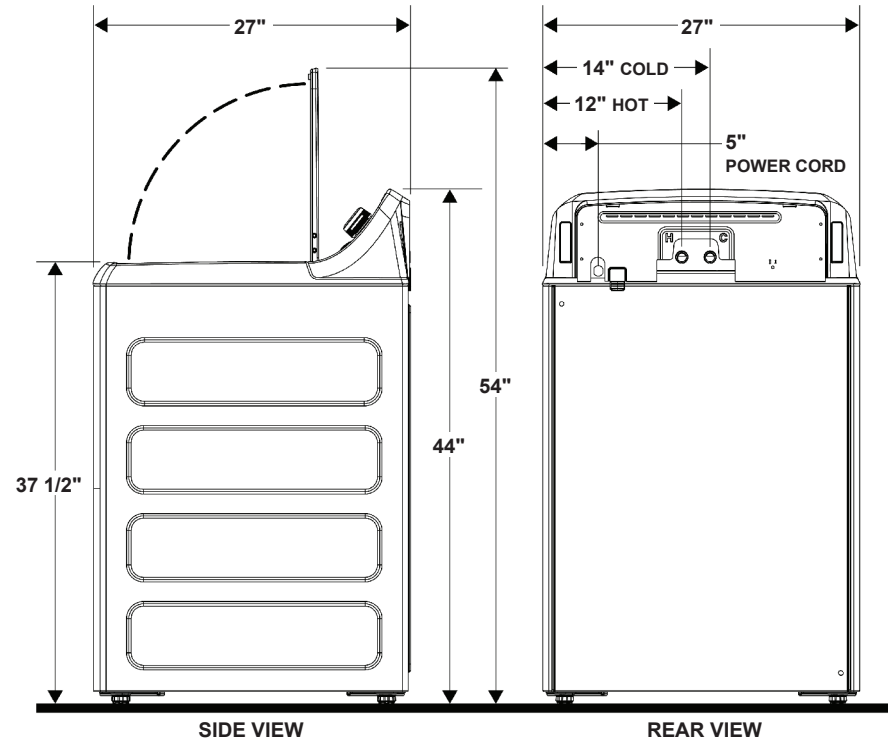

**ELECTRICAL RATING:**

120V, 60Hz, 10A

**WASHER NOTE:**

Washer wall outlet must be located within 36" of service cord entry. Wall outlet must not be located behind dryer.

**INSTALLATION INFORMATION:**

Before installing, consult installation instructions packed with your washer.