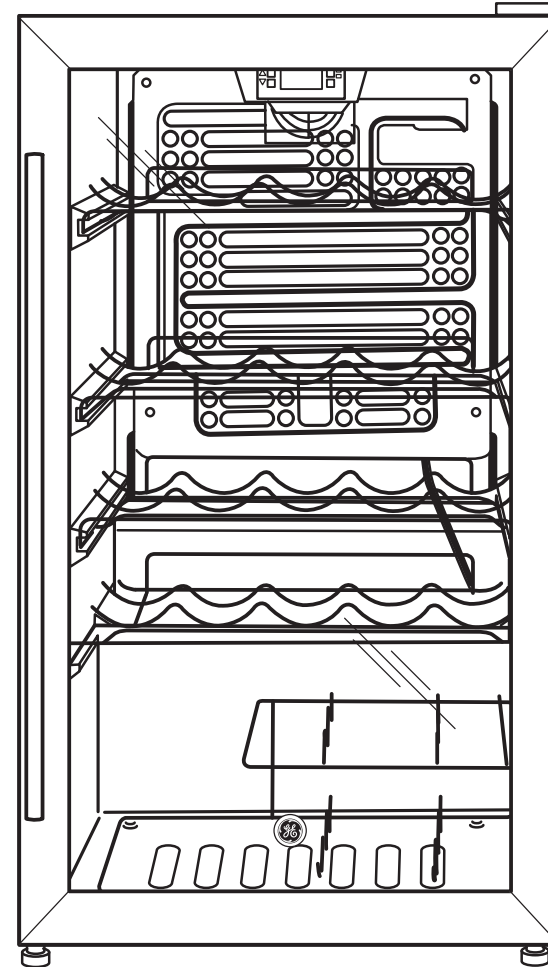

GWS04HAE

GE® Wine Center

FEATURES AND BENEFITS

Total Capacity: 4.1 Cu. Ft.

Capacity: 30 Bottles

ADA Compliant: Yes

Energy Star: No

BI capable: Yes

Door Type: Glass

Reversible Door: No

Handle: Yes

Shelf Type: Wine racks

Smart Capable: No

Freezer: No

Control Type: Electronic LED

Internal Lighting: Yes

Model GWS04HAESS – Stainless steel

ADA
COMPLIANT

UFAS
COMPLIANT