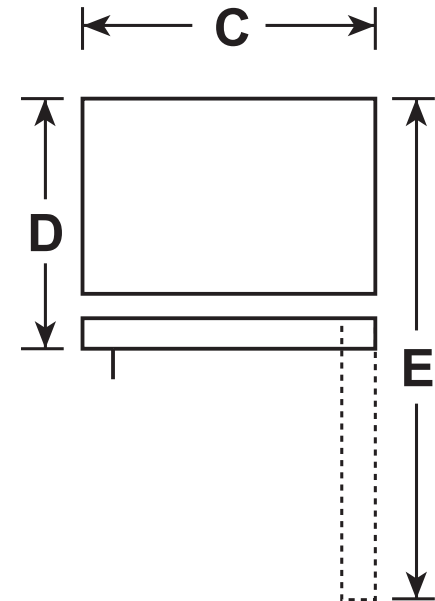

Top View

For answers to your Monogram, GE Café™ Series, GE Profile™ Series or GE Appliances product questions, visit our website at geappliances.com or call GE Answer Center® Service, 800.626.2000.